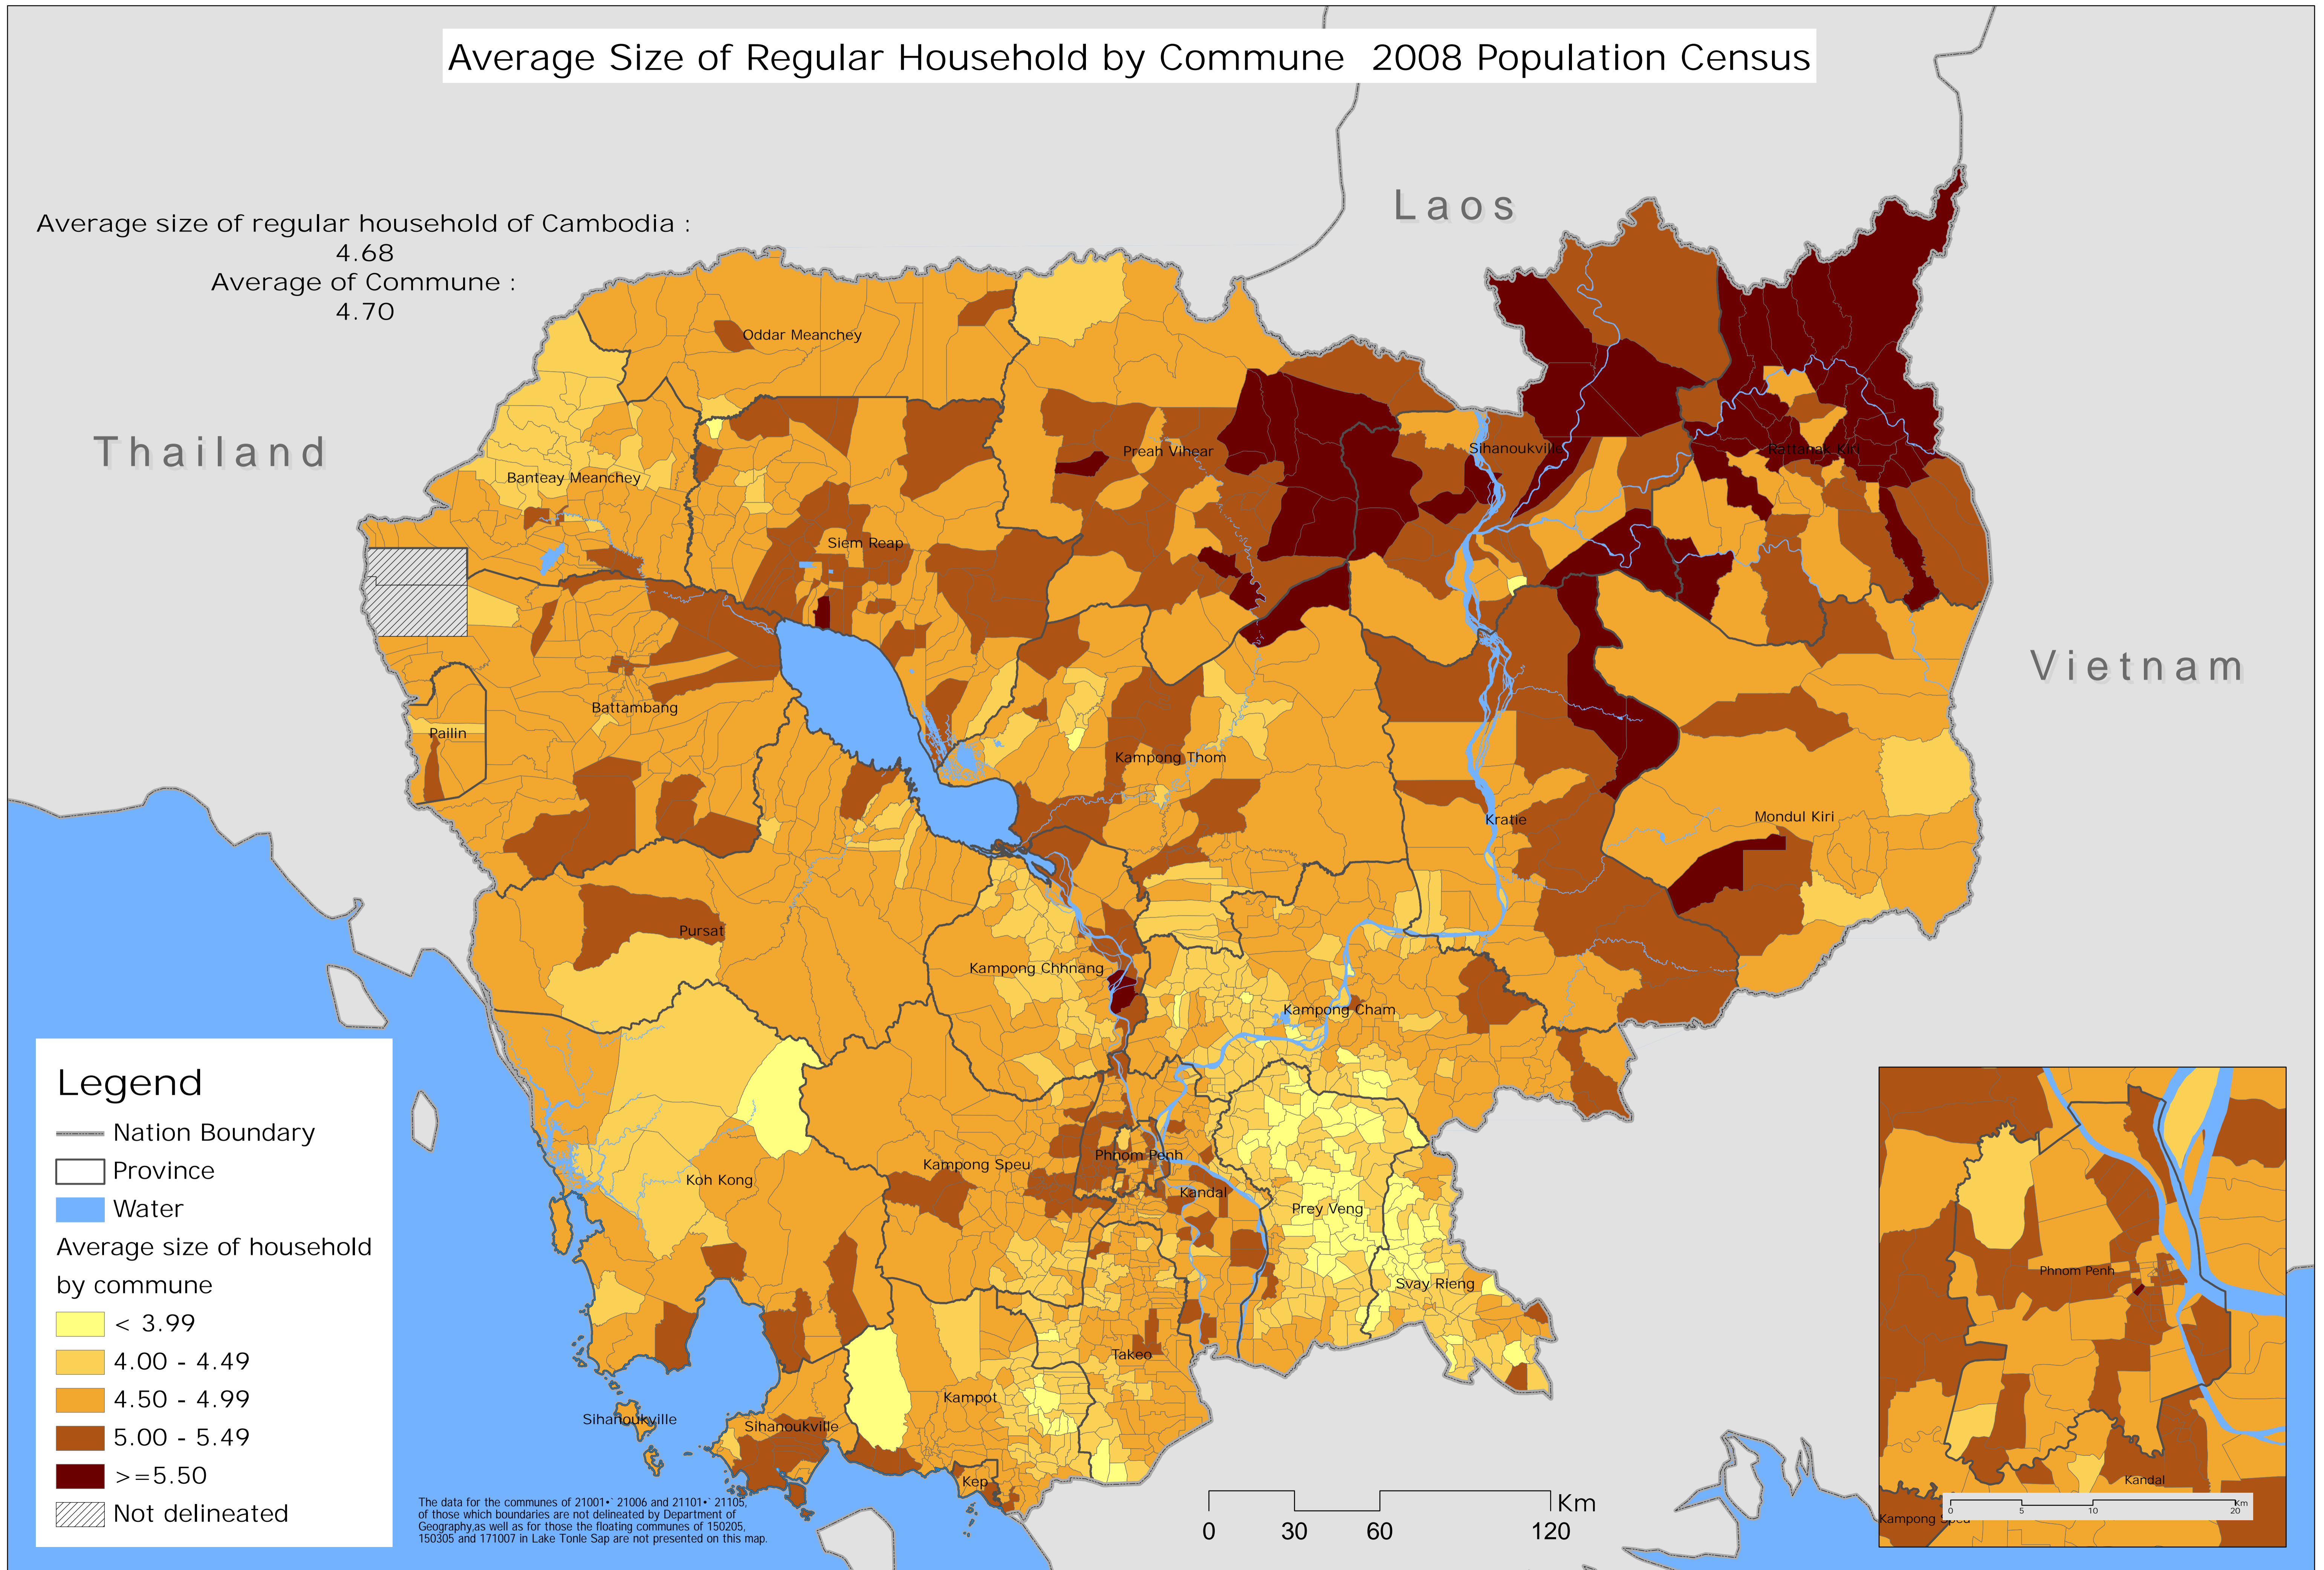

# Average Size of Regular Household by Commune 2008 Population Census

Average size of regular household of Cambodia :  
4.68  
Average of Commune :  
4.70

## Legend

- Nation Boundary
- Province
- Water
- Average size of household by commune
- < 3.99
- 4.00 - 4.49
- 4.50 - 4.99
- 5.00 - 5.49
- ≥ 5.50
- ▨ Not delineated

The data for the communes of 21001\* 21006 and 21101\* 21105, of those which boundaries are not delineated by Department of Geography, as well as for those the floating communes of 150205, 150305 and 171007 in Lake Tonle Sap are not presented on this map.