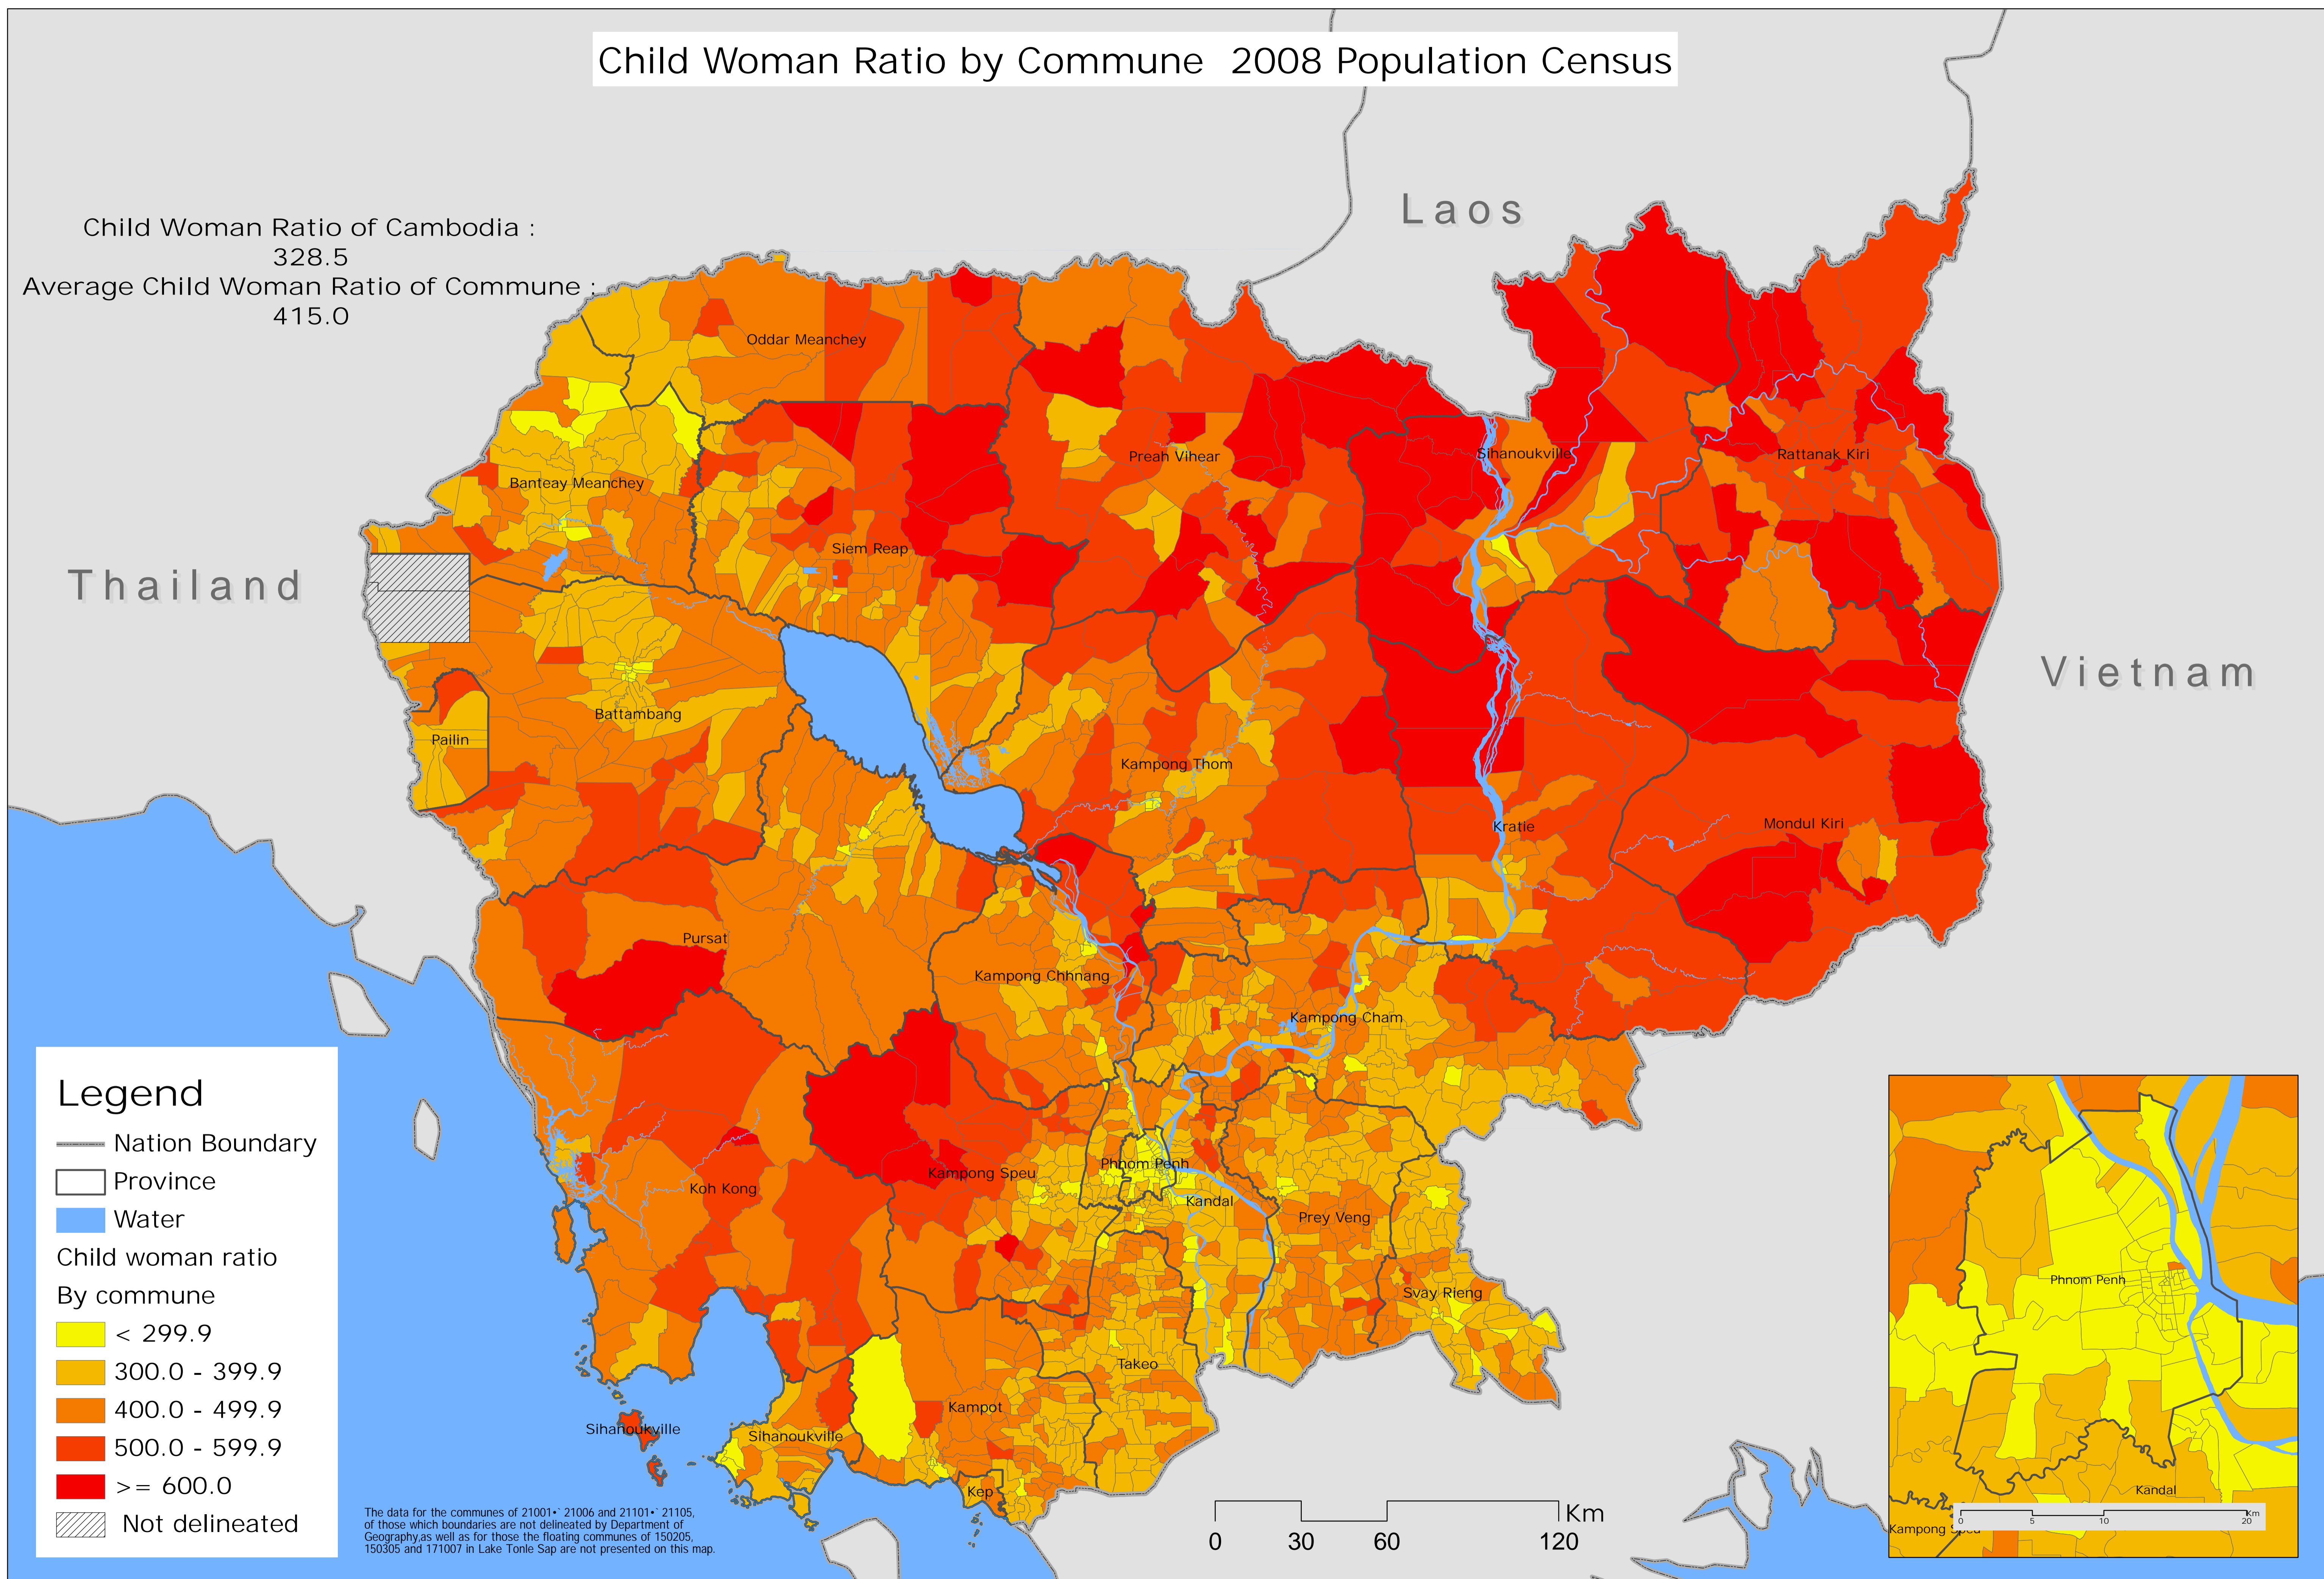

Child Woman Ratio by Commune 2008 Population Census

Child Woman Ratio of Cambodia :
328.5
Average Child Woman Ratio of Commune :
415.0

Legend

- Nation Boundary
- Province
- Water
- Child woman ratio
- By commune
- < 299.9
- 300.0 - 399.9
- 400.0 - 499.9
- 500.0 - 599.9
- ≥ 600.0
- ▨ Not delineated

The data for the communes of 21001- 21006 and 21101- 21105, of those which boundaries are not delineated by Department of Geography as well as for those the floating communes of 150205, 150305 and 171007 in Lake Tonle Sap are not presented on this map.

0 30 60 120 Km