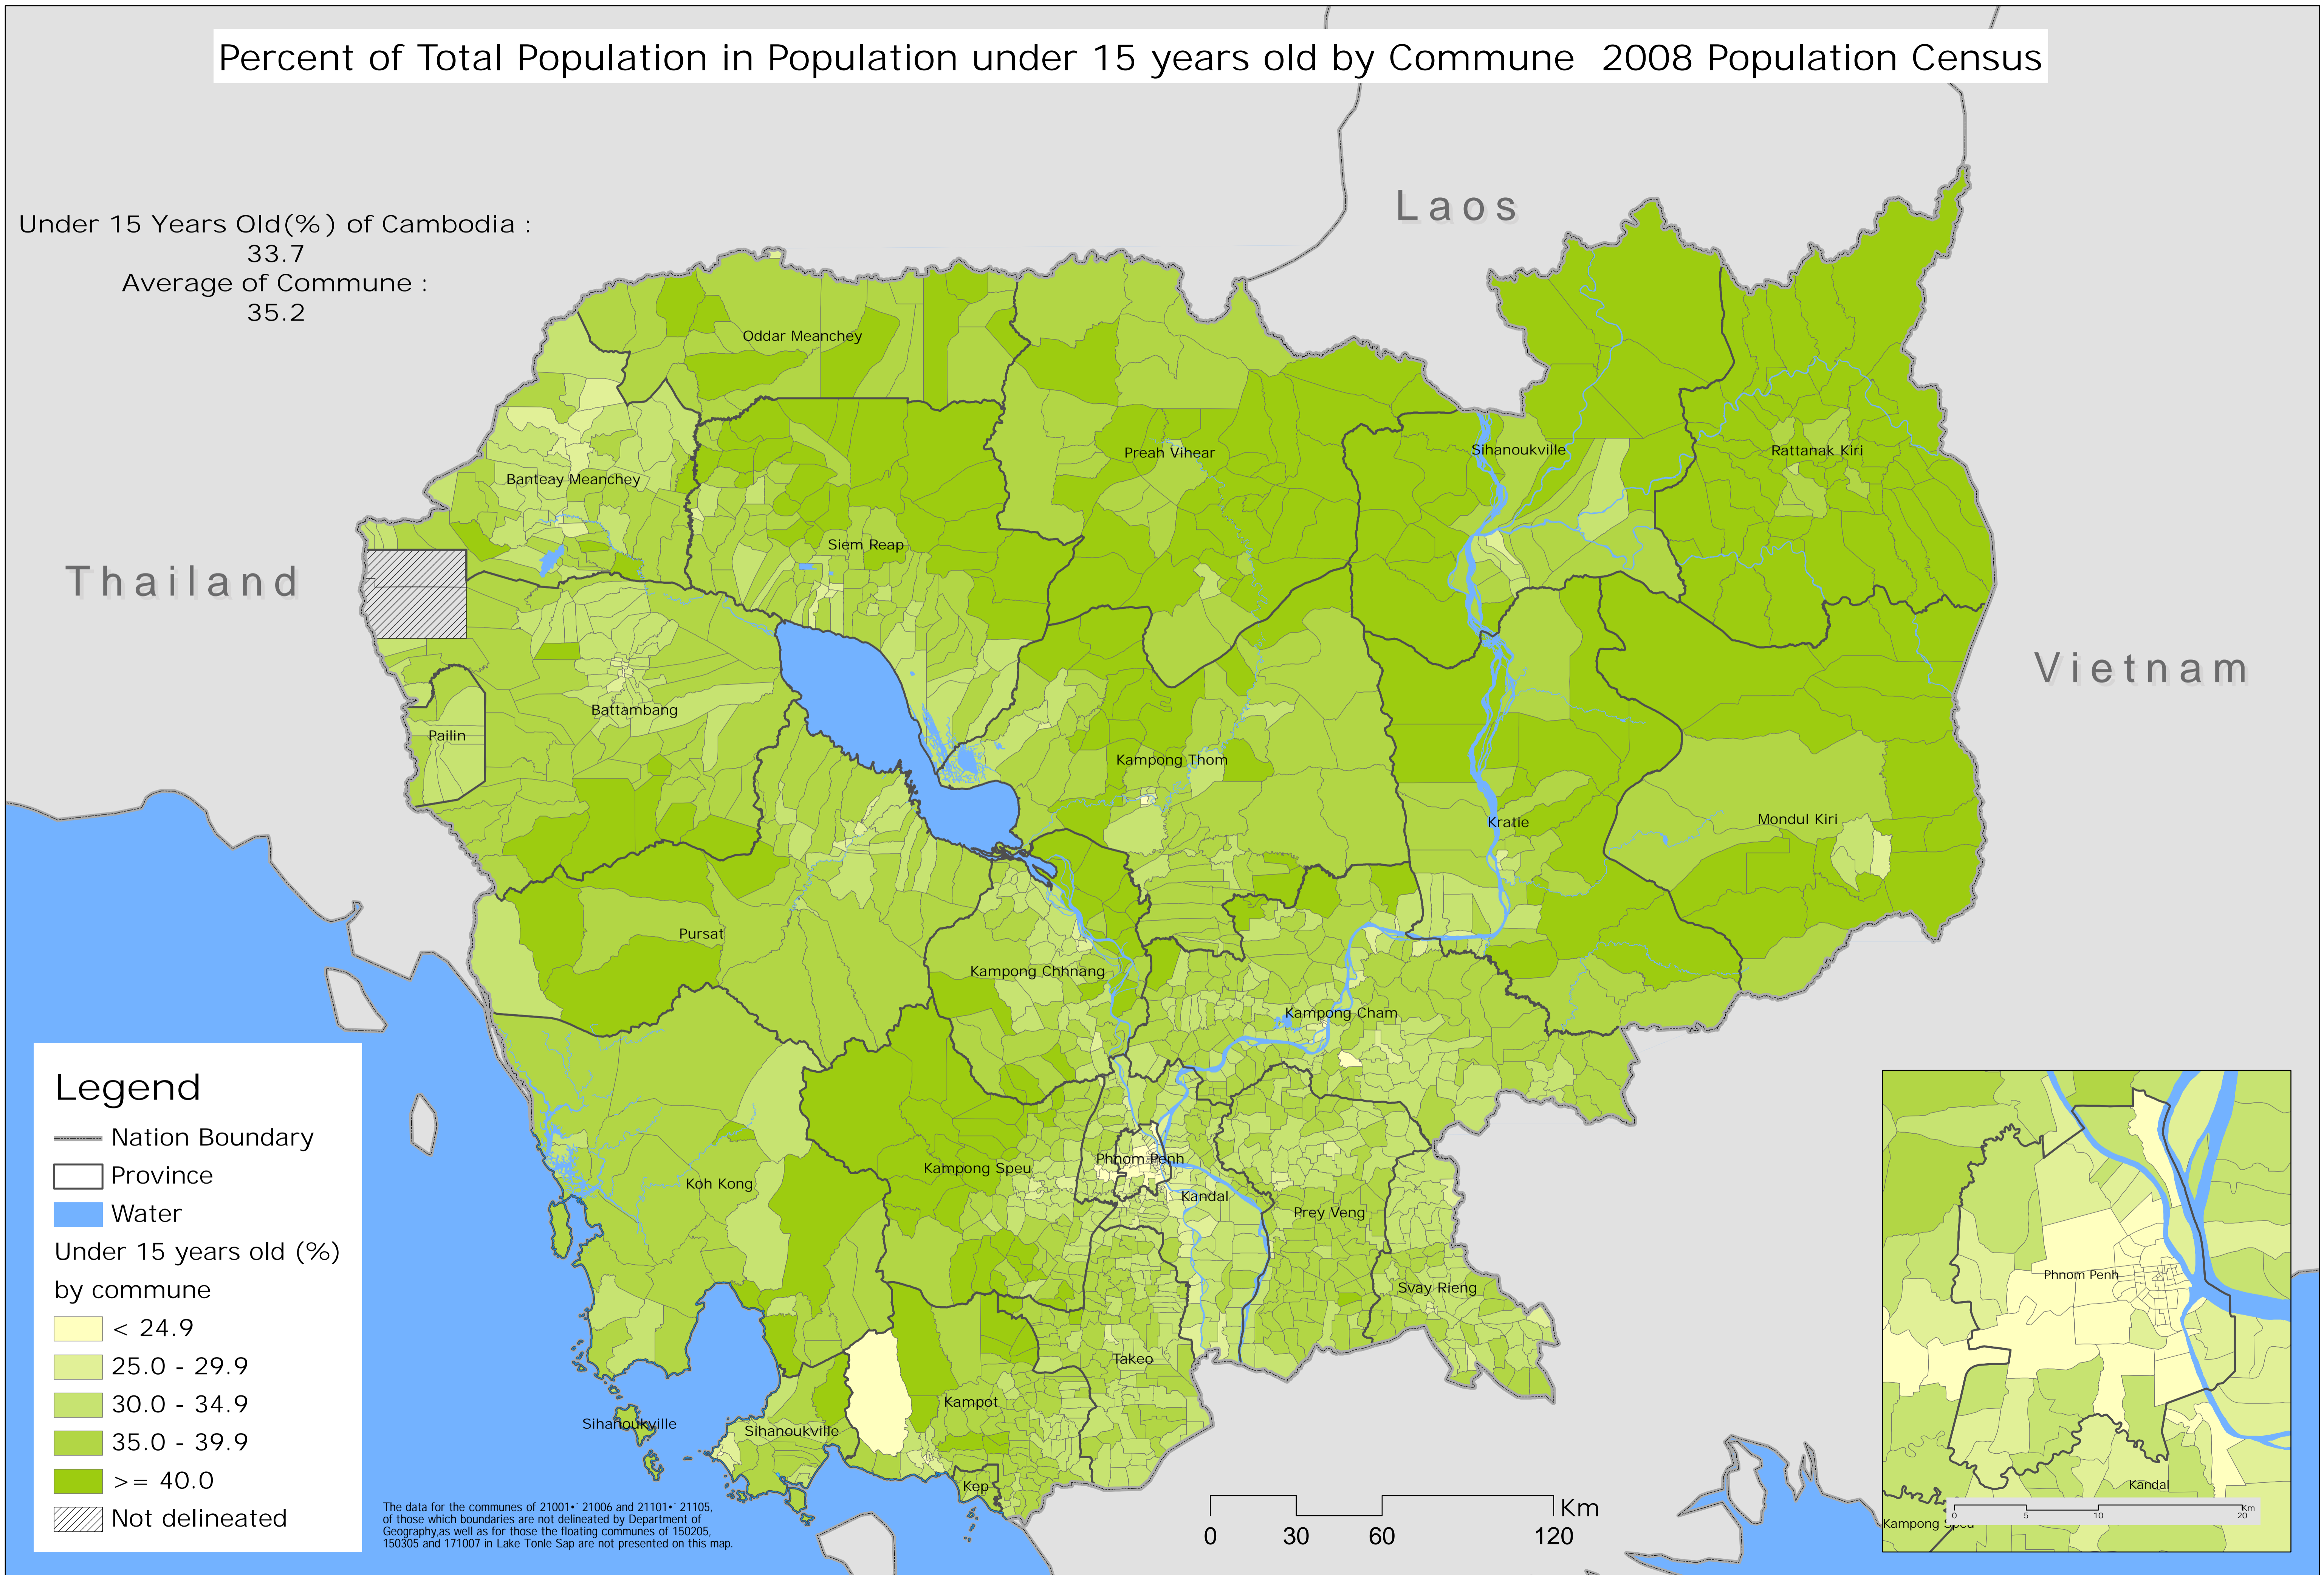

# Percent of Total Population in Population under 15 years old by Commune 2008 Population Census

Under 15 Years Old(%) of Cambodia :  
 33.7  
 Average of Commune :  
 35.2

The data for the communes of 21001\* 21006 and 21101\* 21105, of those which boundaries are not delineated by Department of Geography, as well as for those the floating communes of 150205, 150305 and 171007 in Lake Tonle Sap are not presented on this map.