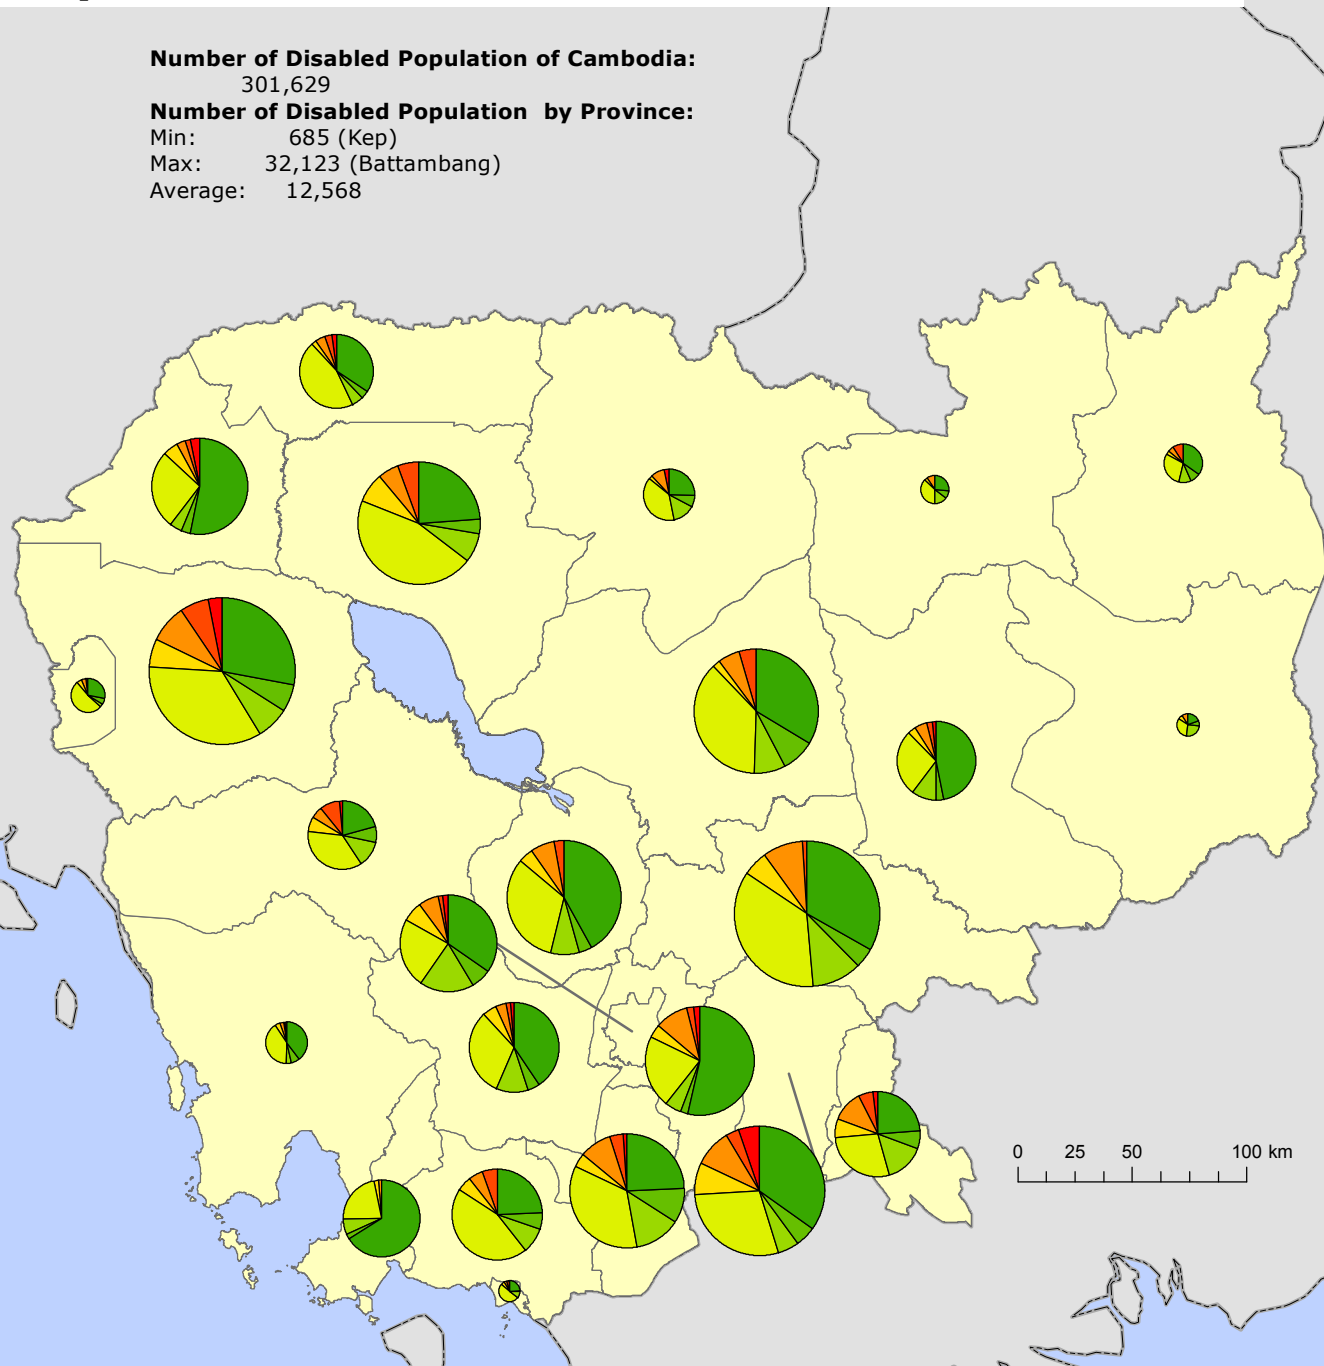

# Map 10. Disabled Population and its Composition by Type of Disability and by Province in 2013

Ranking by Disabled Population

**Number of Disabled Population of Cambodia:**

301,629

**Number of Disabled Population by Province:**

Min: 685 (Kep)

Max: 32,123 (Battambang)

Average: 12,568

— National Boundary  
— Provincial Boundary

Water

Disabled population and its composition by type of disability

In seeing

In speech

In hearing

In movement

Mental Retardation

Mental Illness

Other

Multiple Disabilities

0 25 50 100 km