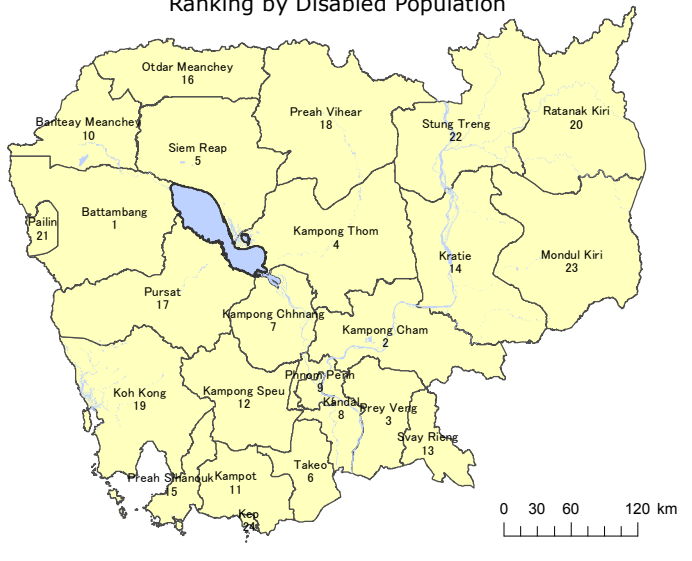

# Map 10. Disabled Population and its Composition by Type of Disability and by Province in 2013

Ranking by Disabled Population

**Number of Disabled Population of Cambodia:**

301,629

**Number of Disabled Population by Province:**

Min: 685 (Kep)

Max: 32,123 (Battambang)

Average: 12,568

— National Boundary  
— Provincial Boundary

Water

Disabled population and its composition by type of disability

In seeing

In speech