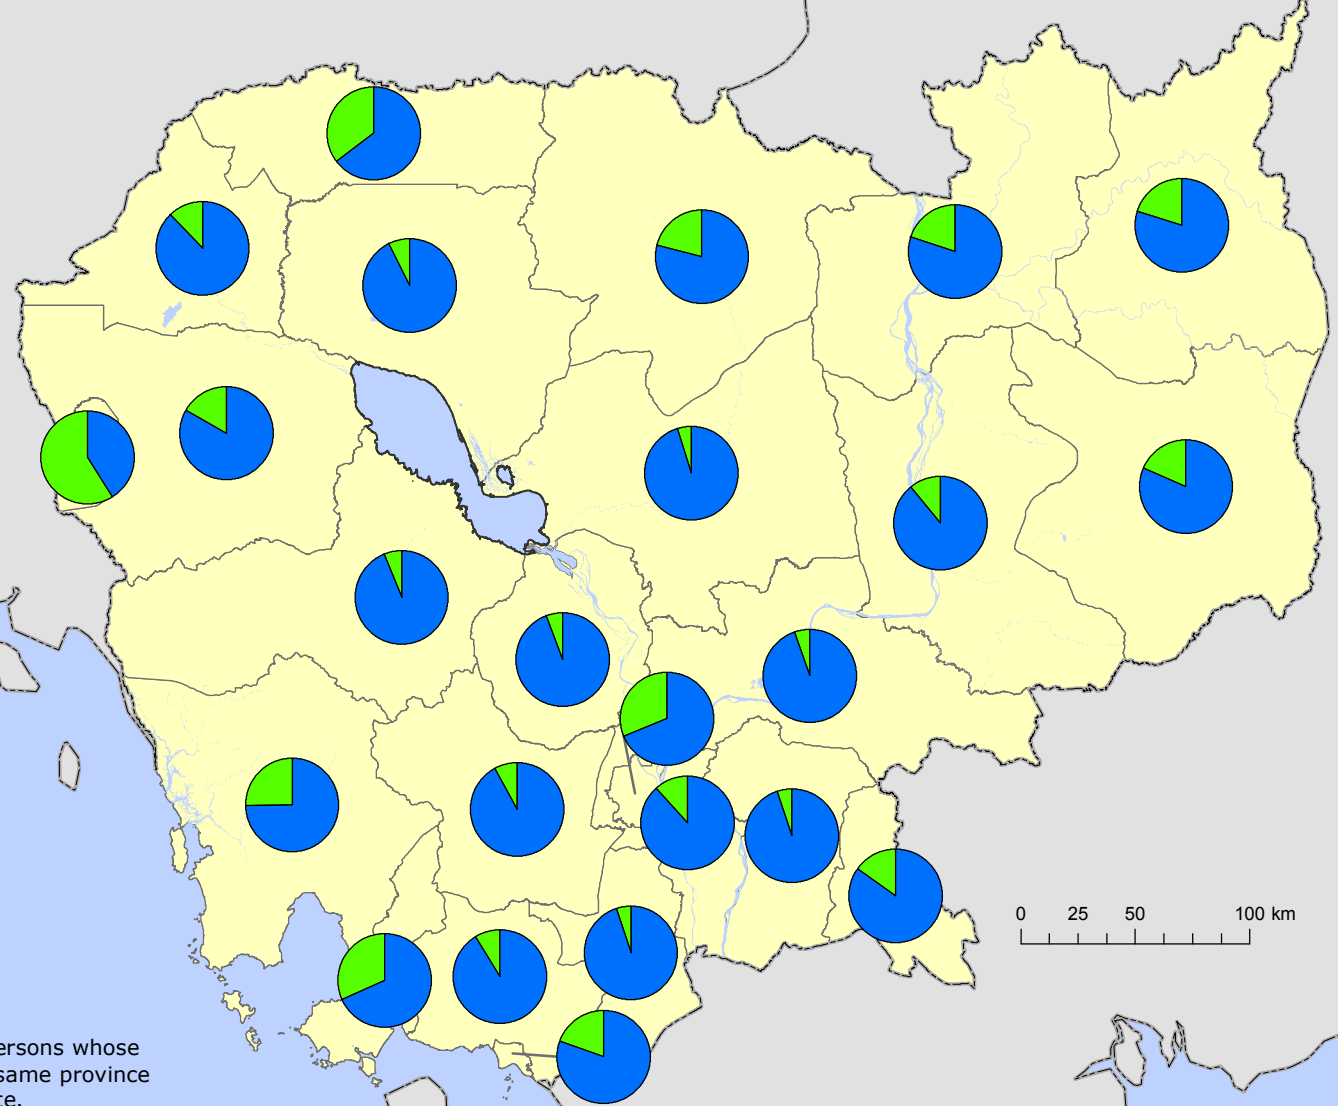

# Map 9. Proportion of Non-Migrant and Migrant Populations by Province in 2013

**Migrant Population of Cambodia:**  
1,892,820

**Migrant Population by Province:**  
Min: 7,572 (Kep)  
Max: 525,863 (Phnom Penh)  
Average: 78,868

Note : Non-migrants include persons whose previous residence was in the same province as they lived on the census date.