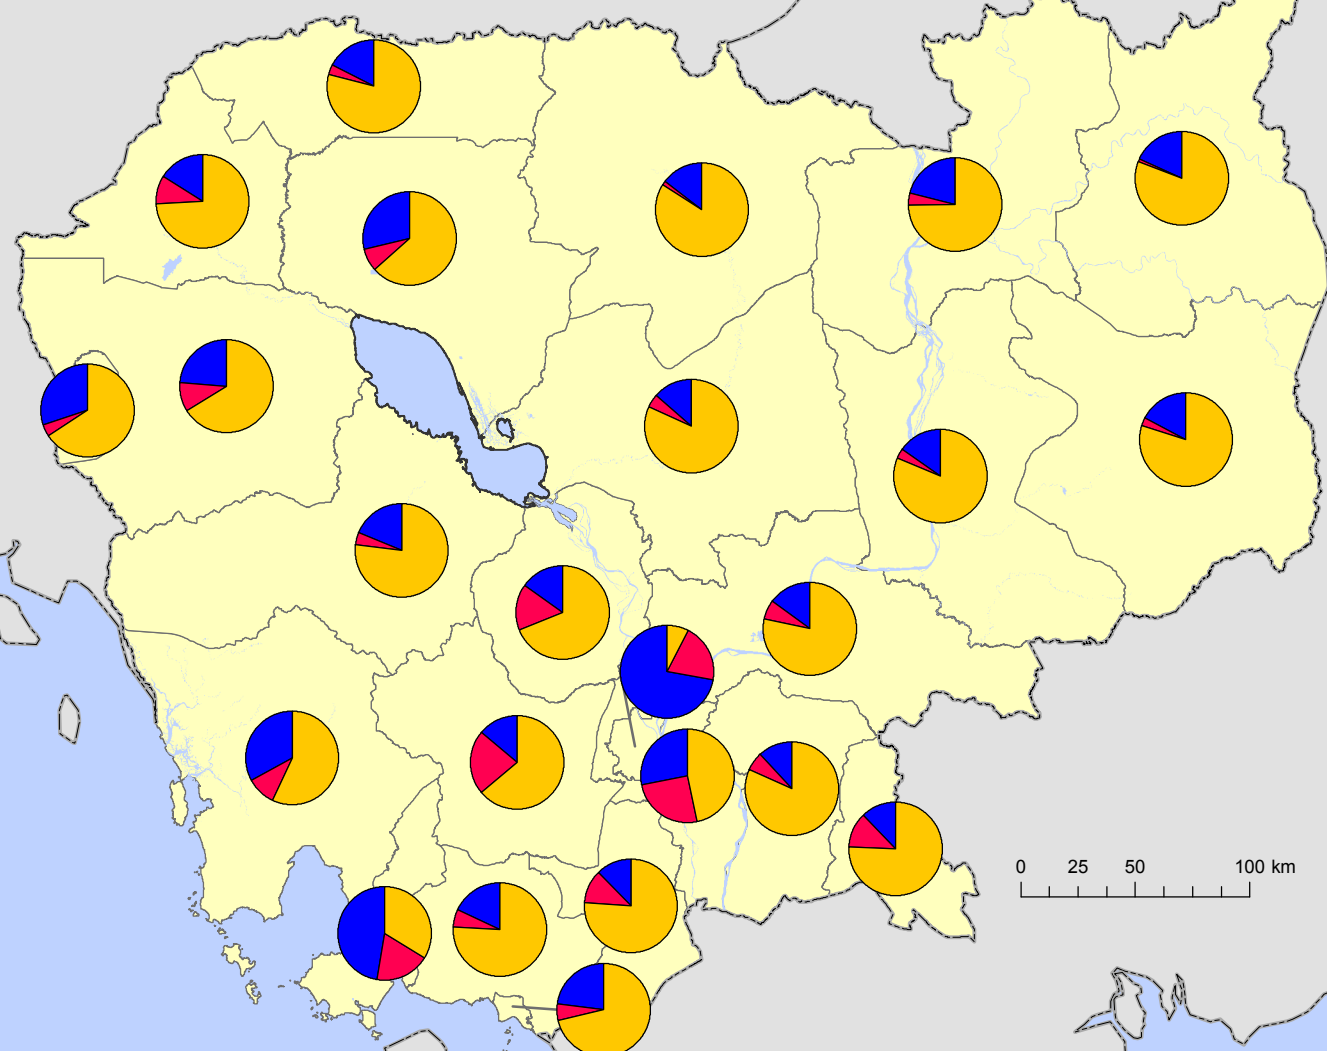

Map 8. Composition of Employed Population by Industrial Sector and by Province in 2013

Ranking by Employed Population

Employed Population of Cambodia:
8,125,981

Employed Population by Province:
Min: 21,072 (Kep)
Max: 944,054 (Kampong Cham)
Average: 338,583

- National Boundary
- Provincial Boundary
- Water

Composition of employed population by industrial sector

- Primary
- Secondary
- Tertiary

0 25 50 100 km