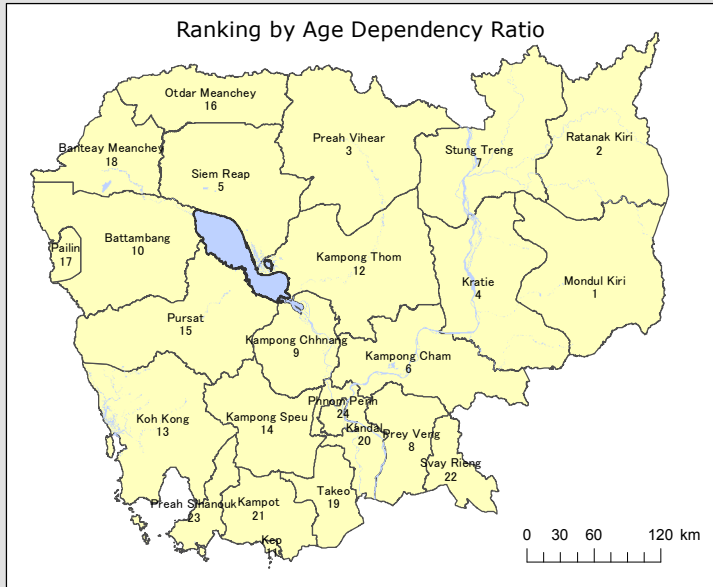

Map 4. Age Dependency Ratio and Age Structure by Province in 2013

Ranking by Age Dependency Ratio

Age Dependency Ratio of Cambodia:

52.4

Age Dependency Ratio by Province:

Min: 37.0 (Phnom Penh)

Max: 72.3 (Mondul Kiri)

Average: 54.8