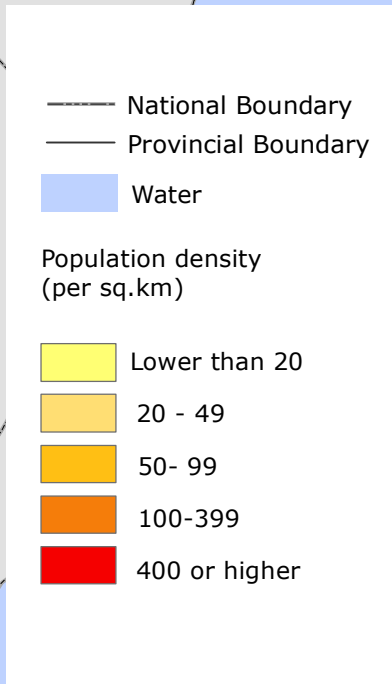

Map 3. Population Density by Province in 2013

Population Density (per sq. km) of Cambodia:
82

Population Density (per sq. km) by Province:
Min: 5 (Mondul Kiri)
Max: 2,468 (Phnom Penh)
Average: 202

Notes:
Area for provinces is based on the figures released by the Ministry of Interior in 2010 except for Phnom Penh and Kandal, the area of which is estimated by the Ministry of Planning according to the administrative boundary changes on 5 November 2010.
Area of Cambodia includes area of Tonle Sap Lake(3,000km²).