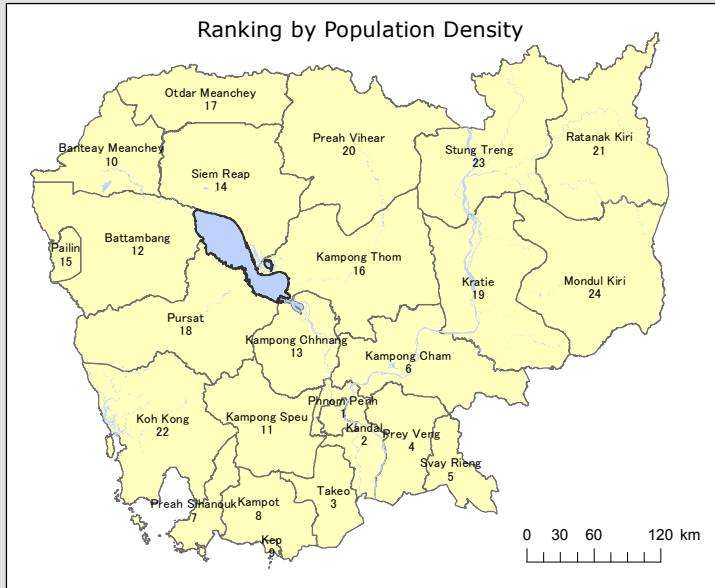

Map 3. Population Density by Province in 2013

Population Density (per sq. km) of Cambodia:
82

Population Density (per sq. km) by Province:
Min: 5 (Mondul Kiri)
Max: 2,468 (Phnom Penh)
Average: 202

Notes:
Area for provinces is based on the figures released by the Ministry of Interior in 2010 except for Phnom Penh and Kandal, the area of which is estimated by the Ministry of Planning according to the administrative boundary changes on 5 November 2010.
Area of Cambodia includes area of Tonle Sap Lake(3,000km²).