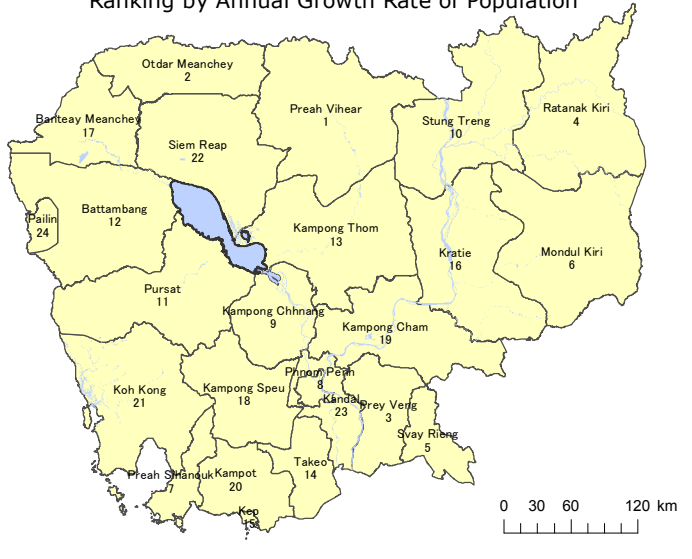

Map 2. Annual Growth Rate of Population by Province during 2008-2013

Ranking by Annual Growth Rate of Population

Annual Population Growth Rate of Cambodia:

1.83

Annual Population Growth Rate by Province:

Min: -1.38 (Pailin)

Max: 6.37 (Preah Vihear)

Average: 2.07

- National Boundary
- Provincial Boundary
- Water

Annual growth rate of population

- Lower than -1.01
- 1.00 - 0.99
- 1.00 - 1.99
- 2.00 - 2.99
- 3.00 - 4.49
- 4.50 or higher