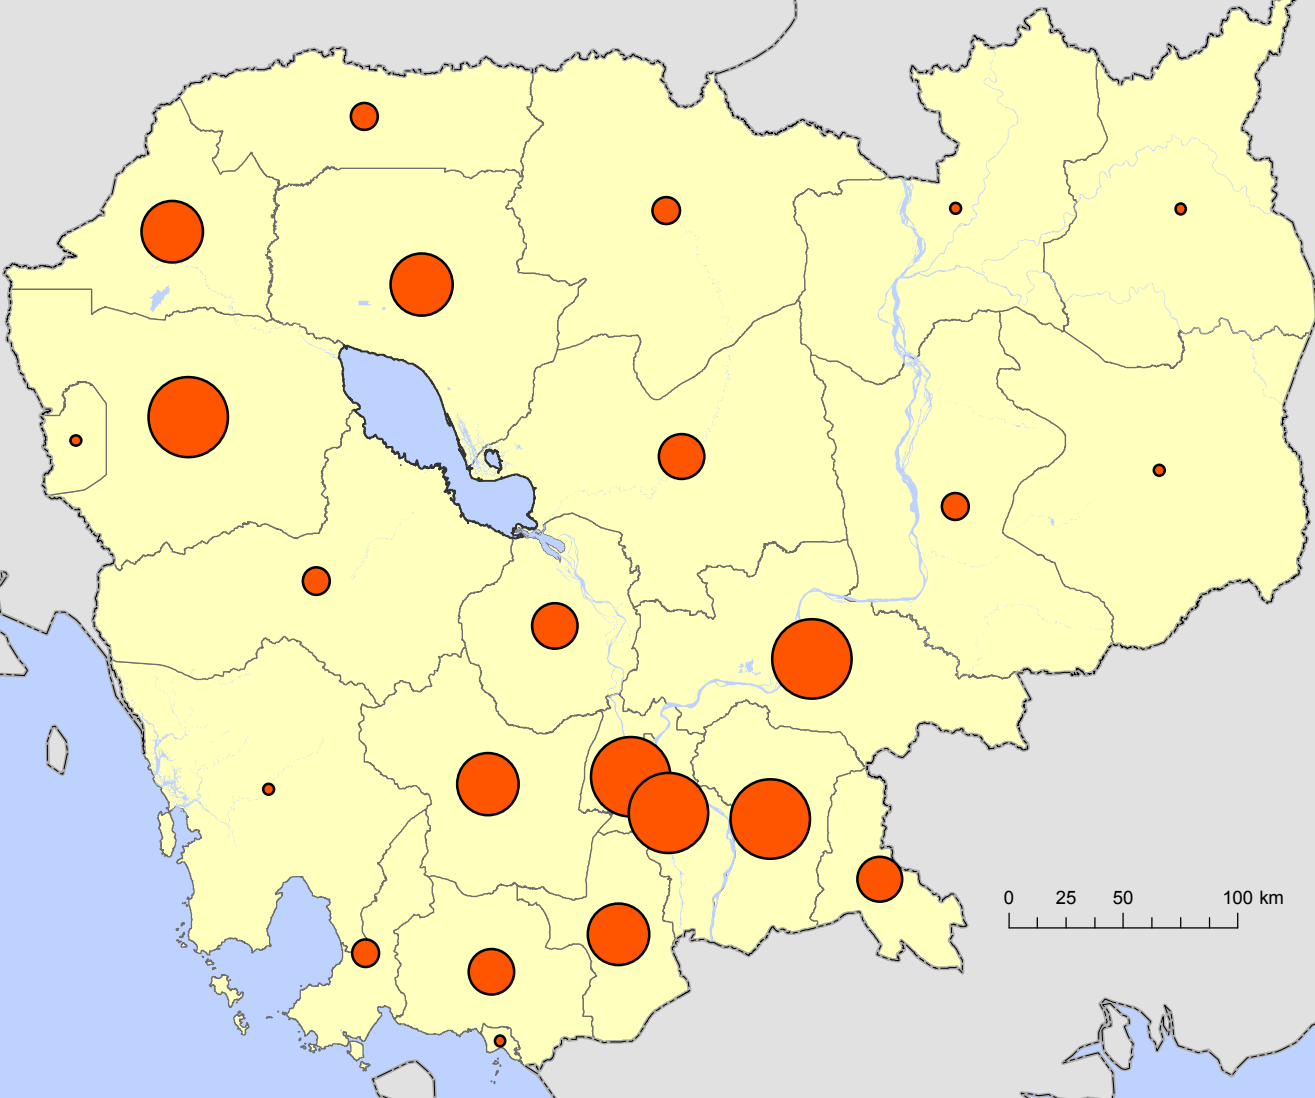

Map 1. Population by Province in 2013

Population of Cambodia:
 14,676,591
Population by Province:
 Min: 38,701 (Kep)
 Max: 1,757,223 (Kampong Cham)
 Average: 611,525

- National Boundary
- Provincial Boundary
- Water

- Population
- Less than 200,000
 - 200,000 - 499,999
 - 500,000 - 699,999
 - 700,000 - 999,999
 - 1,000,000 or more

Scale: 0 25 50 100 km