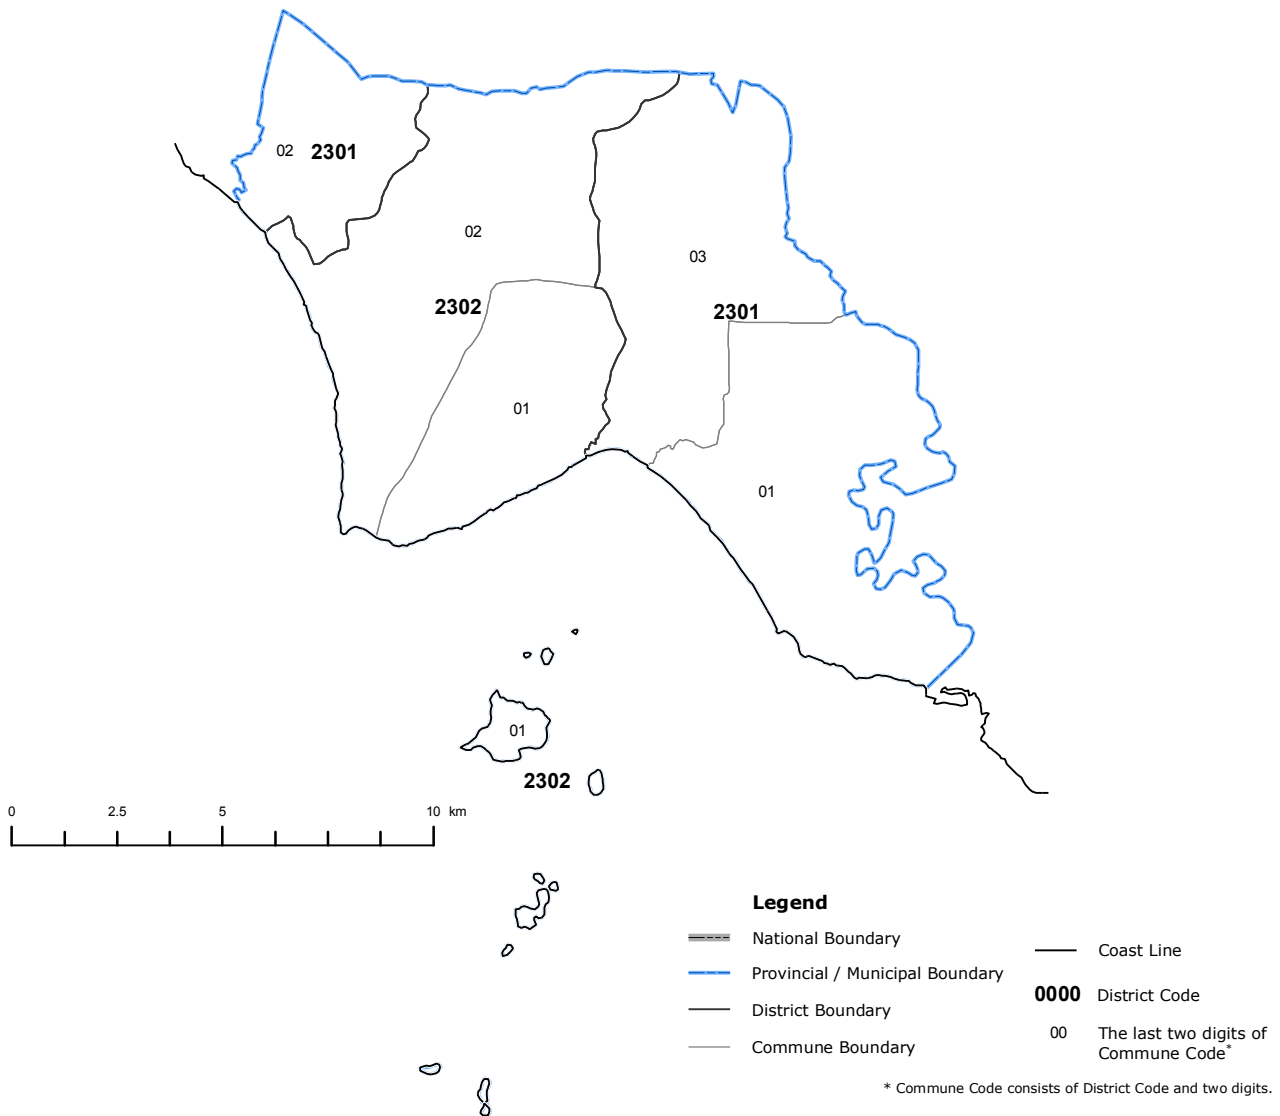

# Map 23. Administrative Areas in *Kep* Province by District and Commune

\* Codes and boundaries are as of March 1, 2011.