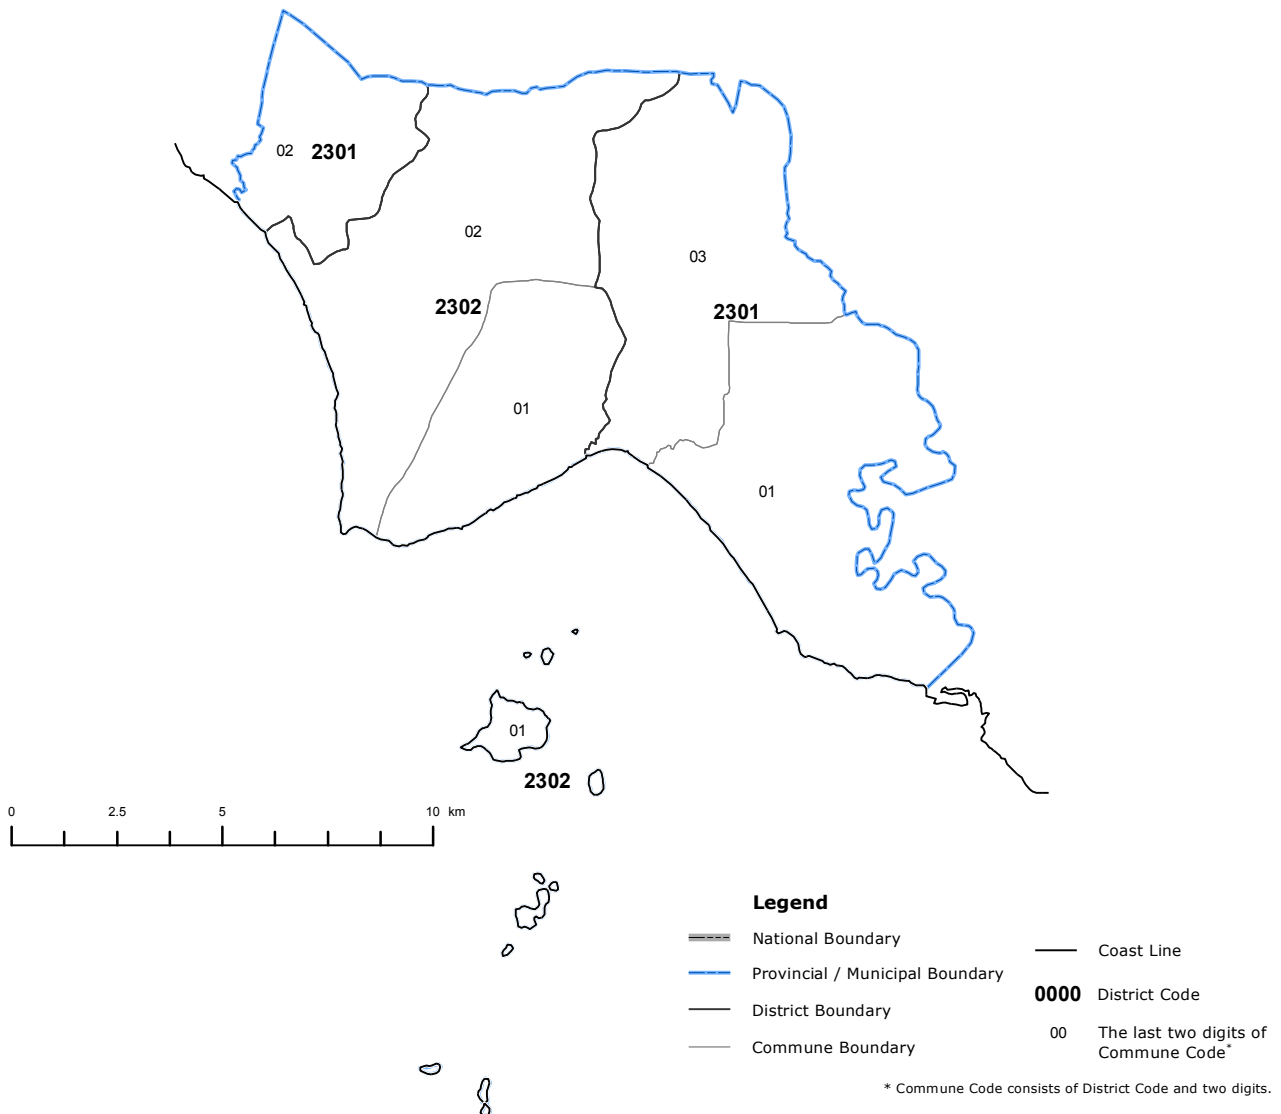

Map 23. Administrative Areas in *Kep* Province by District and Commune

* Codes and boundaries are as of May 18, 2011.