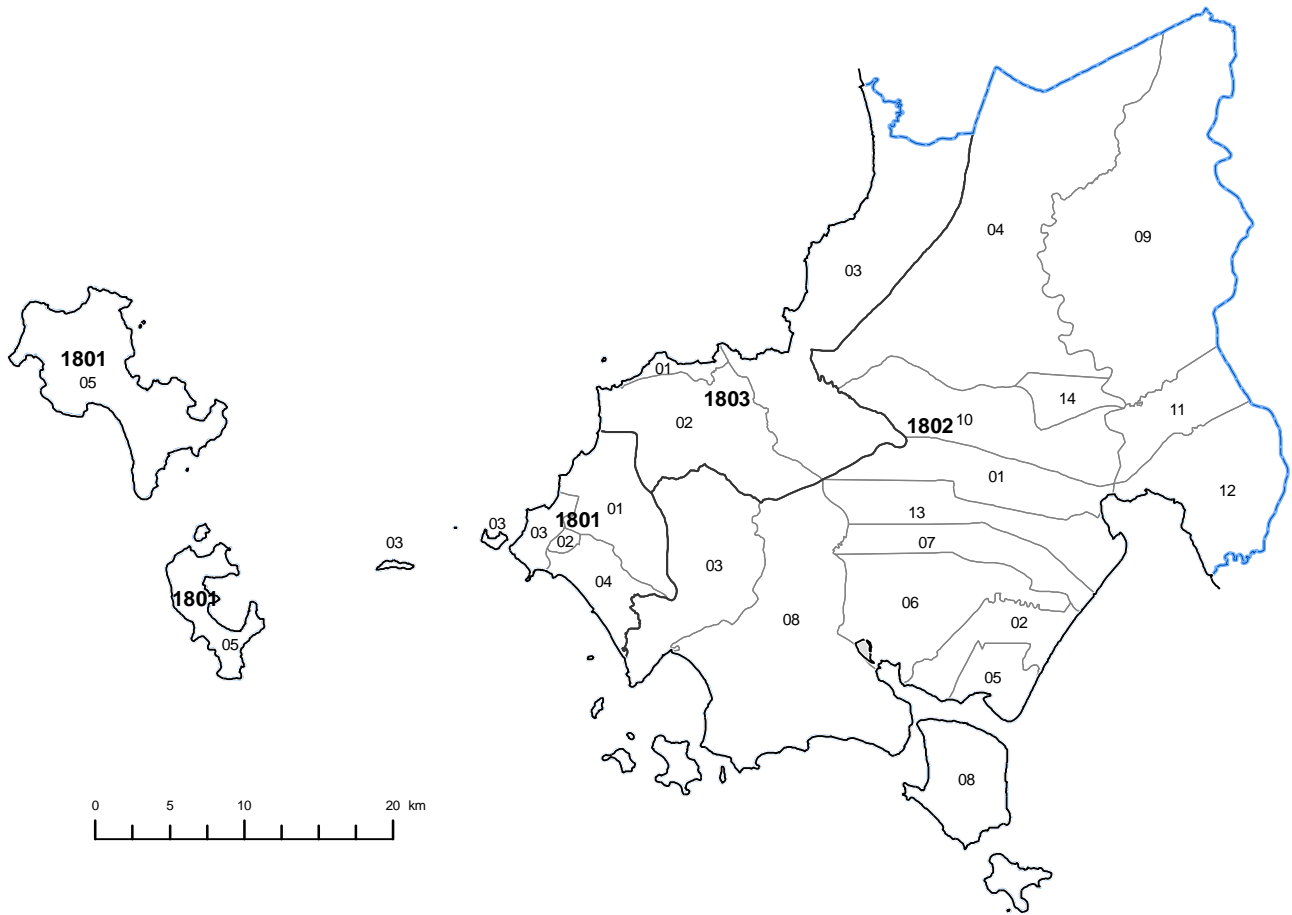

Map 20. Administrative Areas in *Sihanoukville* Municipality by District and Commune

Legend

- National Boundary
- Provincial / Municipal Boundary
- District Boundary
- Commune Boundary
- Coast Line
- Water area
- 0000** District Code
- 00** The last two digits of Commune Code*

* Commune Code consists of District Code and two digits.

Code of Province / Municipality, District, and Commune

18 SIHANOUKVILLE

1801 Mittapheap
 180101 Sangkat Muoy
 180102 Sangkat Pir
 180103 Sangkat Bei
 180104 Sangkat Buon
 180105 Kaoh Rung

1802 Prey Nob
 180201 Andoung Thma
 180202 Boeng Ta Prum
 180203 Bet Trang
 180204 Cheung Kou
 180205 Ou Chrov
 180206 Ou Oknha Heng
 180207 Prey Nob
 180208 Ream
 180209 Sameakki
 180210 Samrong
 180211 Tuek L'ak
 180212 Tuek Thla
 180213 Tuol Totueng
 180214 Veal Renh

1803 Stueng hav
 180301 Kampenh
 180302 Ou Treh
 180303 Tumnob Rolok

* Codes and boundaries are as of February 9, 2009.