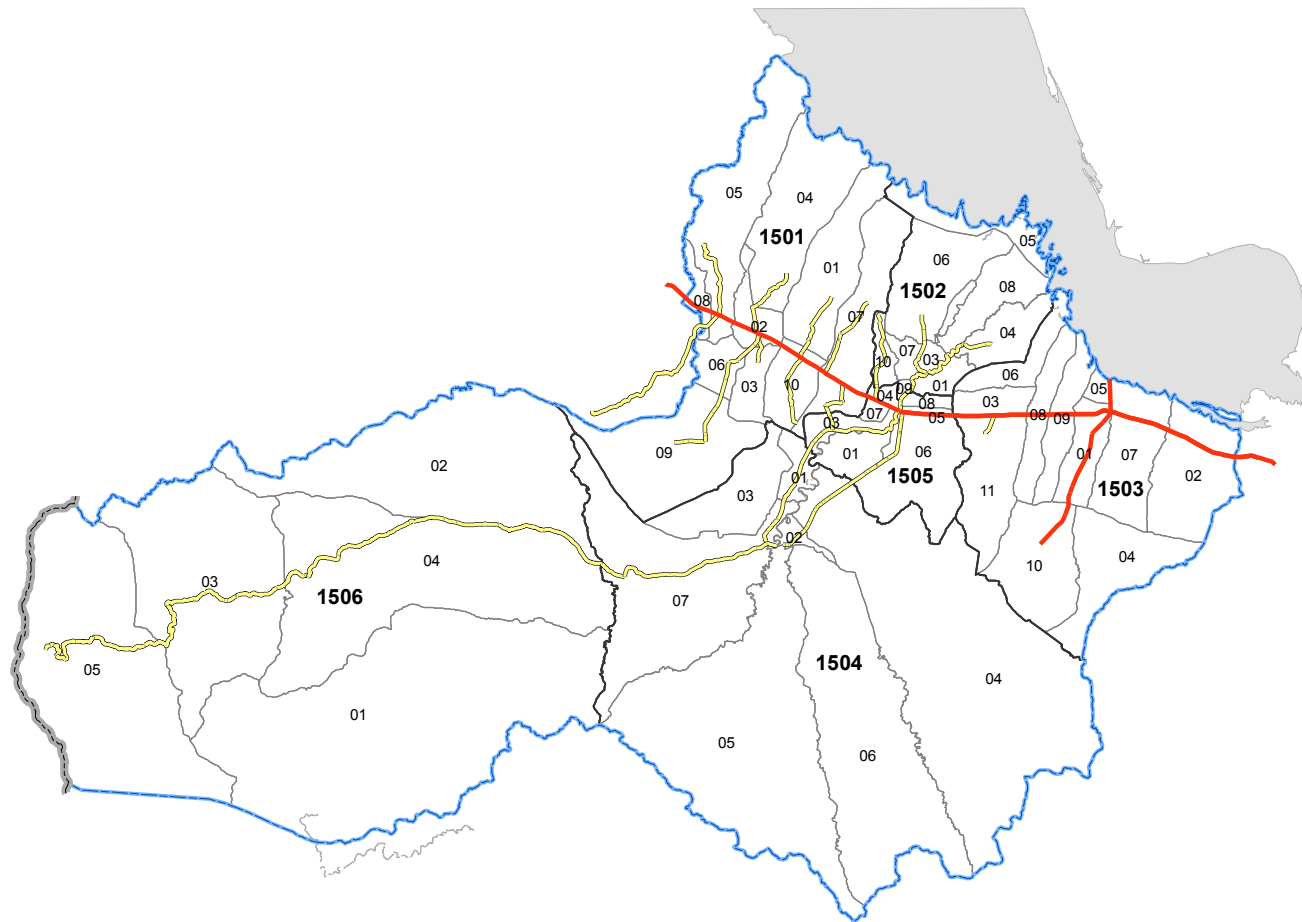

Index Map 2-15. Districts and Communes in Pursat Province

Code of Province / Municipality, District, and Commune

15 PURSAT

1501 Bakan

- 150101 Boeng Bat Kandaol
- 150102 Boeng Khnar
- 150103 Khnar Totueng
- 150104 Me Tuek
- 150105 Ou Ta Paong
- 150106 Rumlech
- 150107 Snam Preah
- 150108 Svay Doun Kaev
- 150109 Ta Lou
- 150110 Trapeang chorng

1505 Krong Pursat

- 150501 Sangkat Chamraeun Phal
- 150503 Sangkat Loloek Sa
- 150504 Sangkat Phteah Prey
- 150505 Sangkat Prey Nhi
- 150506 Sangkat Roleab
- 150507 Sangkat Svay At
- 150508 Sangkat Banteay Dei

1502 Kandieng

- 150201 Anlong Vil
- 150203 Kandieng
- 150204 Kanhchor
- 150205 Reang Til
- 150206 Srae Sdok
- 150207 Svay Luong
- 150208 Sya
- 150209 Veal
- 150210 Kaoh Chum

1506 Veal Veang

- 150601 Ou Saom
- 150602 Krapeu Pir
- 150603 Anlong Reab
- 150604 Pramaoy
- 150605 Thma Da

1504 Phnum Kravanh

- 150401 Bak Chenhchien
- 150402 Leach
- 150403 Phteah Rung
- 150404 Prongil
- 150405 Rokat
- 150406 Santrae
- 150407 Samraong

* Codes and boundaries are as of May 18, 2011.

Legend

- National Boundary
 - Provincial / Municipal Boundary
 - District Boundary
 - Commune Boundary
 - National Road
 - Primary Provincial Road
 - Water Area
 - 0000** District Code
 - 00 The last two digits of Commune Code*
- * Commune Code consists of District Code and two digits.