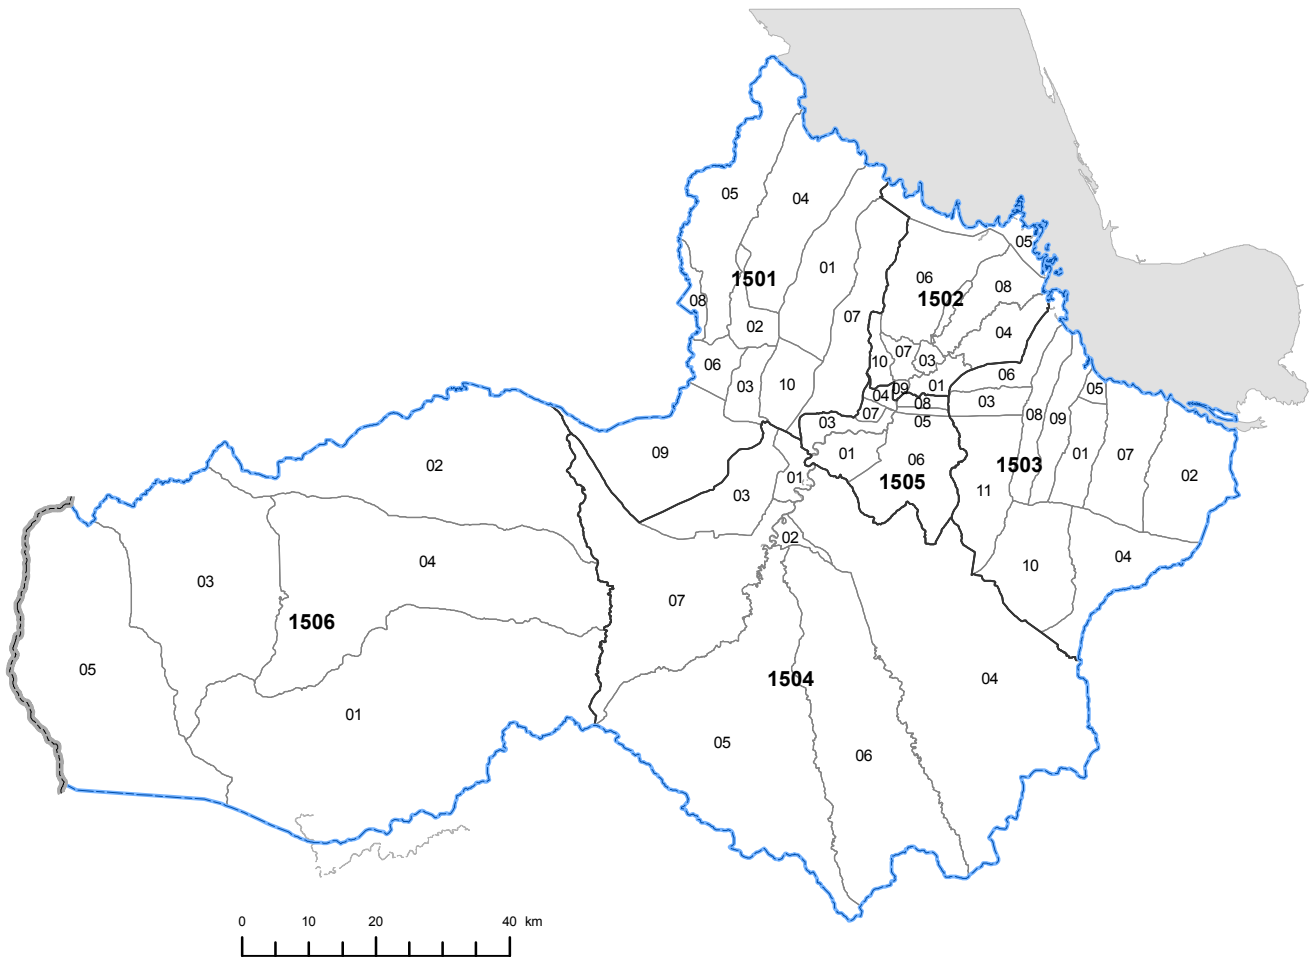

Map 15. Administrative Areas in Pursat Province by District and Commune

Legend

- National Boundary
- Provincial / Municipal Boundary
- District Boundary
- Commune Boundary
- Water Area
- 0000** District Code
- 00 The last two digits of Commune Code*

* Commune Code consists of District Code and two digits.

Code of Province / Municipality, District, and Commune

15 PURSAT

1501 Bakan

150101 Boeng Bat Kandal
 150102 Boeng Khnar
 150103 Khnar Totueng
 150104 Me Tuek
 150105 Ou Ta Paong
 150106 Rumlech
 150107 Snam Preah
 150108 Svay Doun Kaev
 150109 Ta Lou
 150110 Trapeang chornng

* Codes and boundaries are as of March 1, 2011.

1502 Kandieng

150201 Anlong Vil
 150203 Kandieng
 150204 Kanhchor
 150205 Reang Til
 150206 Srae Sdok
 150207 Svay Luong
 150208 Sya
 150209 Veal
 150210 Kaoh Chum

1504 Phnum Kravanh

150401 Bak Chenhchien
 150402 Leach
 150403 Phteah Rung
 150404 Prongil
 150405 Rokat
 150406 Santreae
 150407 Samraong