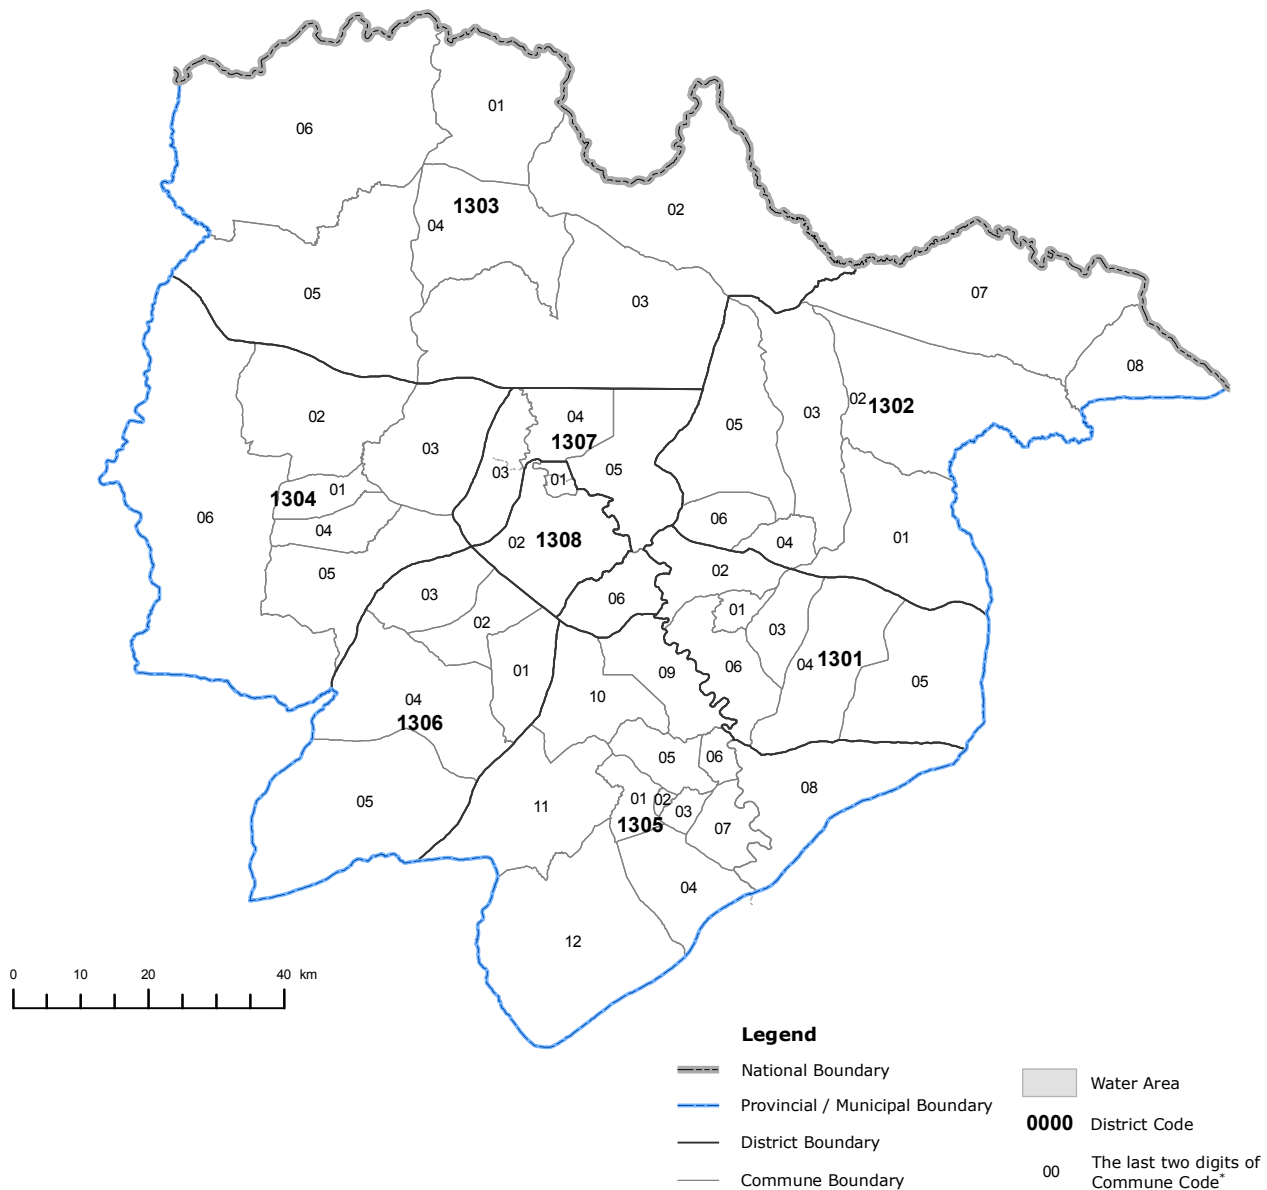

Map 13. Administrative Areas in *Preah Vihear* Province by District and Commune

Code of Province / Municipality, District, and Commune

* Commune Code consists of District Code and two digits.

13 PREAH VIHEAR

1301 Chey Saen

130101 S'ang
130102 Tasu
130103 Khyang
130104 Chrach
130105 Thmea
130106 Putrea

1302 Chhaeb

130201 Chhaeb Muoy
130202 Chhaeb Pir
130203 Sangkae Muoy
130204 Sangkae Pir
130205 Mlu Prey Muoy
130206 Mlu Prey Pir
130207 Kampong Sralau Muoy
130208 Kampong Sralau Pir

* Codes and boundaries are as of March 1, 2011.