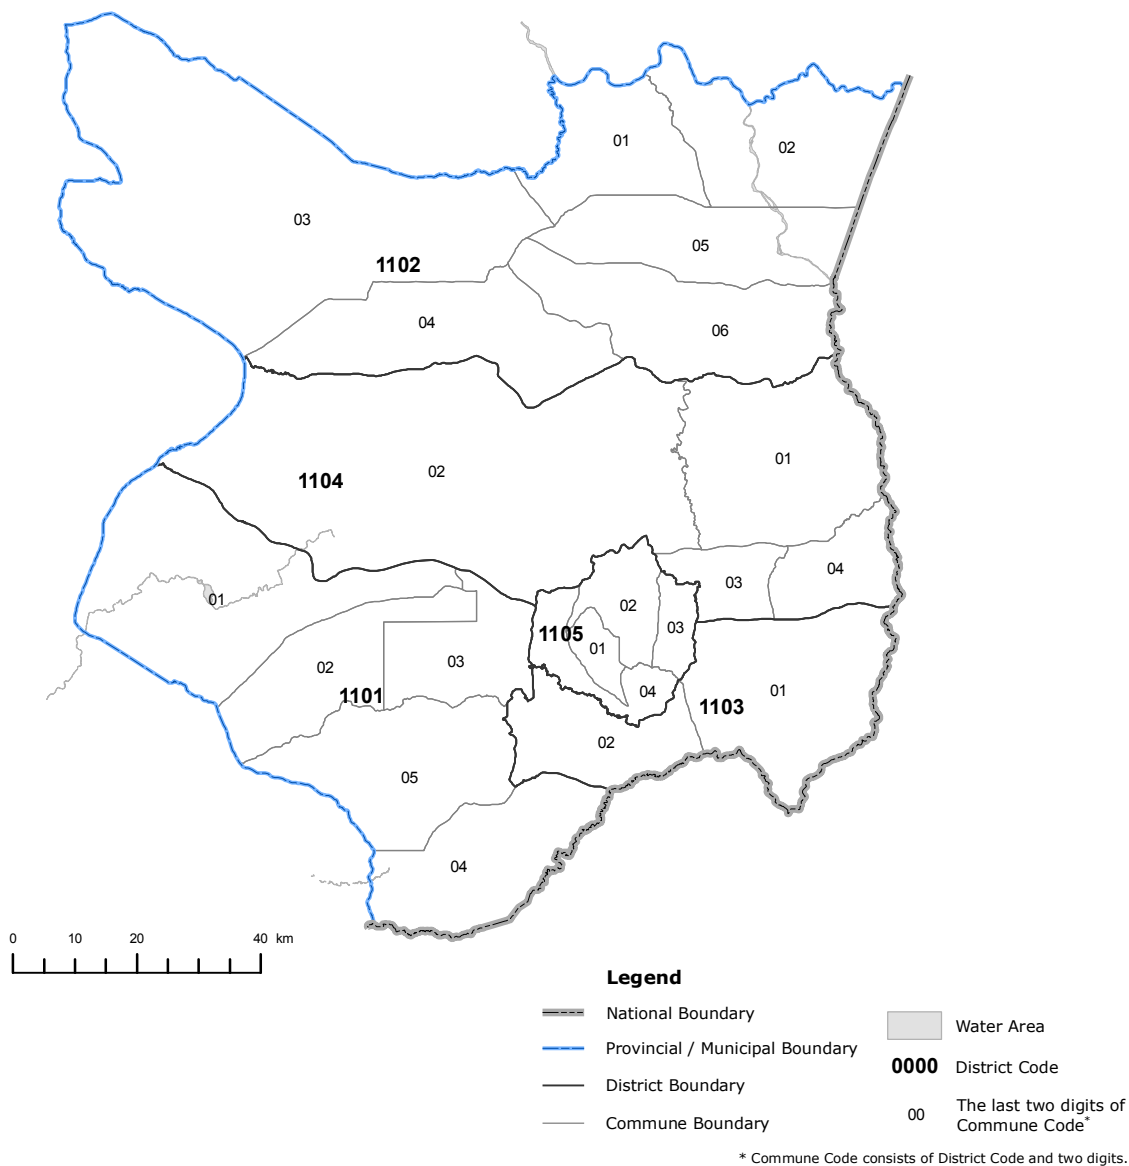

# Map 11. Administrative Areas in *Mondul Kiri* Province by District and Commune

## Code of Province / Municipality, District, and Commune

#### 1102 Kaoh Nheaek

110201	Nang Khi Lik
110202	A Buon Leu
110203	Roya
110204	Sokh Sant
110205	Srae Huy
110206	Srae Sangkum

#### 1105 Saen Monourom

110501	Monourom
110502	Sokh Dom
110503	Spean Mean Chey
110504	Romonea

\* Codes and boundaries are as of March 1, 2011.