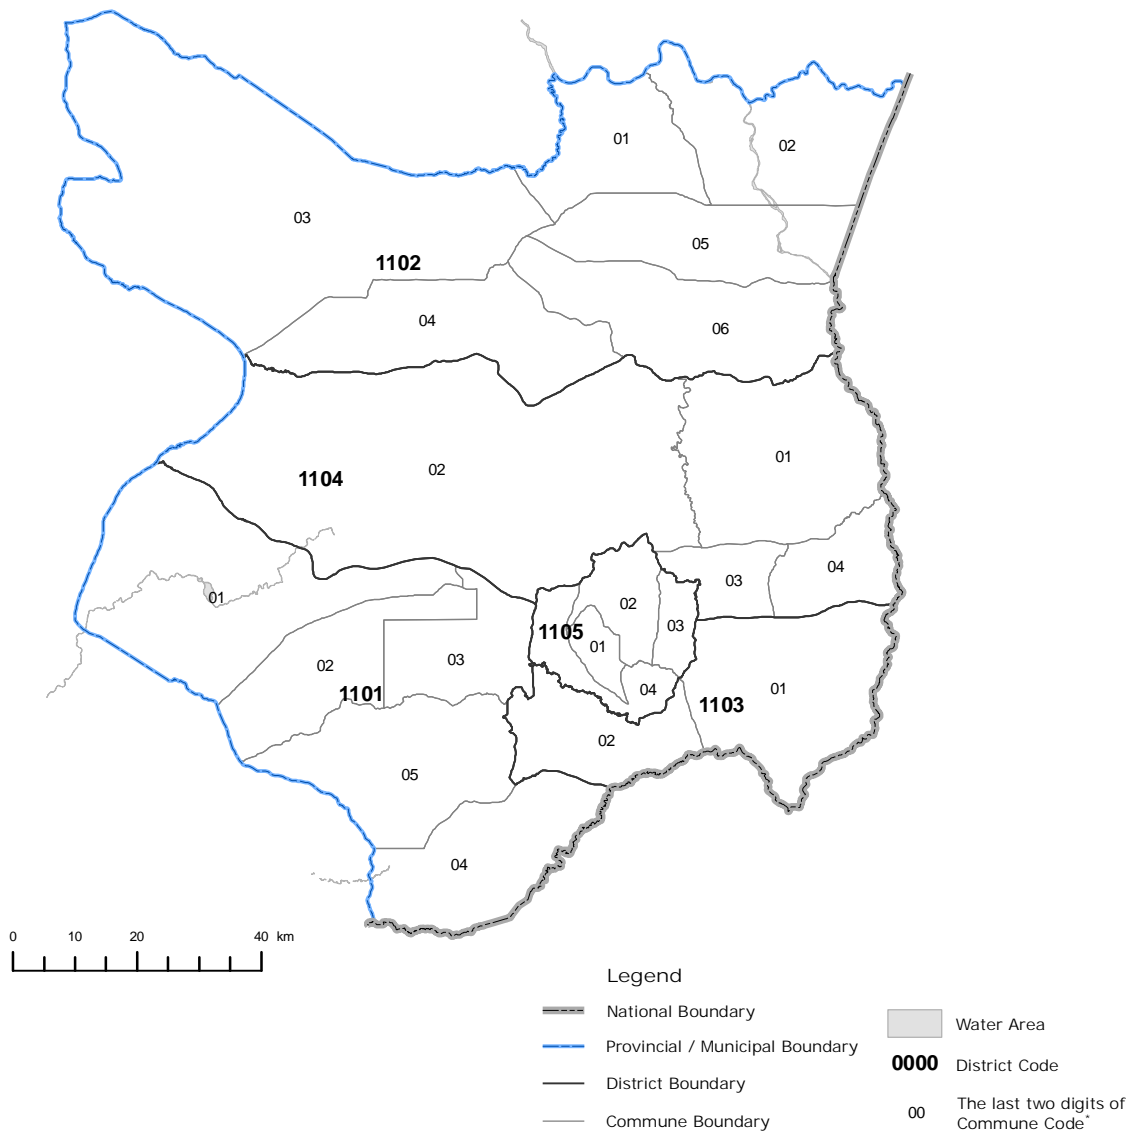

# Map 11. Administrative Areas in *Mondul Kiri* Province by District and Commune

Code of Province / Municipality, District, and Commune

## 11 MONDUL KIRI

1101 Kaev Seima  
 110101 Chong Phlah  
 110102 Memang  
 110103 Srae Chhuk  
 110104 Srae Khtum  
 110105 Srae Preah

1102 Kaoh Nheaek  
 110201 Nang Khi Lik  
 110202 A Buon Leu  
 110203 Roya  
 110204 Sokh Sant  
 110205 Srae Huy  
 110206 Srae Sangkum

1103 Ou Reang  
 110301 Dak Dam  
 110302 Saen Monourom  
 1104 Pech Chreada  
 110401 Krang Teh  
 110402 Pu Chrey  
 110403 Srae Ampum  
 110404 Bu Sra

1105 Saen Monourom  
 110501 Monourom  
 110502 Sokh Dom  
 110503 Spean Mean Chey  
 110504 Romonea

\* Codes and boundaries are as of September 7, 2009.