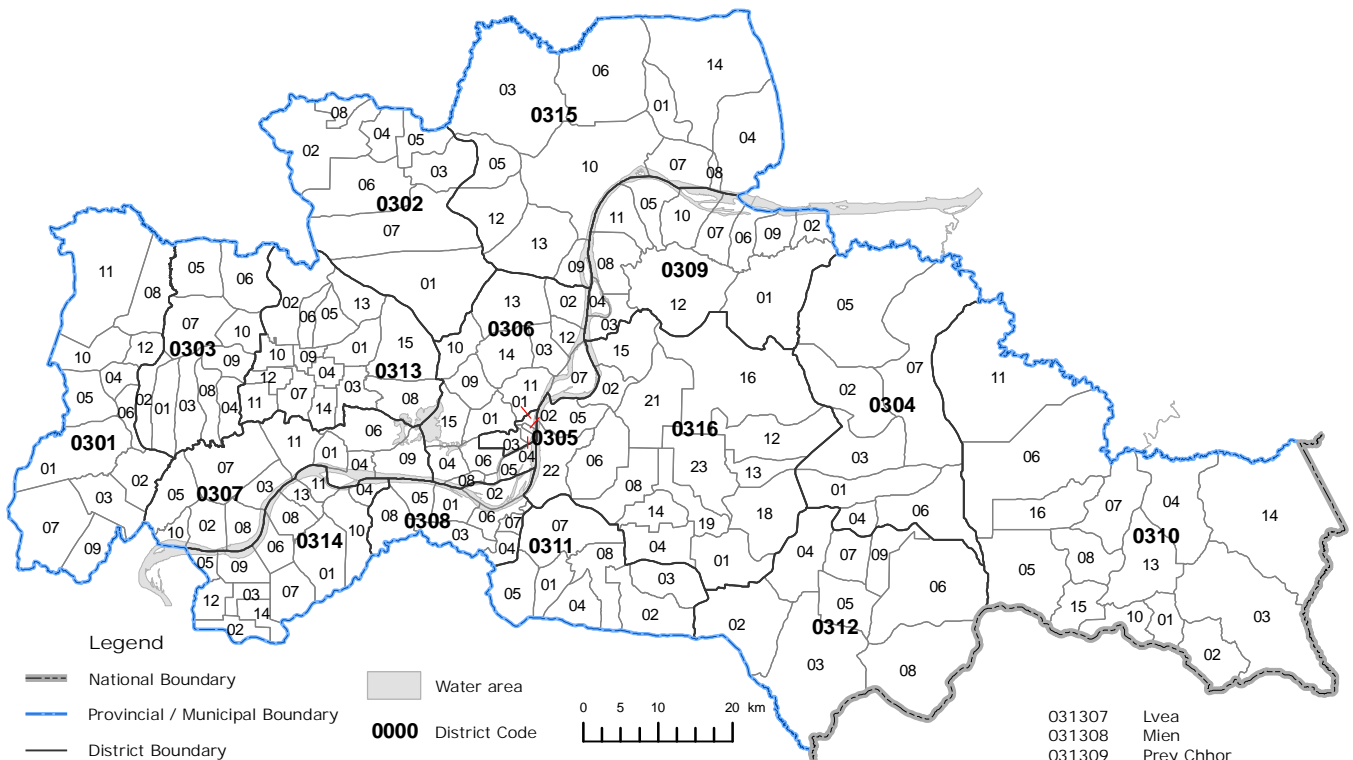

Map 5. Administrative Areas in *Kampong Cham* Province by District and Commune

Legend

- National Boundary
- Provincial / Municipal Boundary
- District Boundary
- Commune Boundary
- Water area
- 0000** District Code
- 00** The last two digits of Commune Code*

* Commune Code consists of District Code and two digits.

Code of Province / Municipality, District, and Commune

03 KAMPONG CHAM

- 0301** Batheay
 - 030101 Batheay
 - 030102 Chbar Ampov
 - 030103 Chealea
 - 030104 Cheung Prey
 - 030105 Me Pring
 - 030106 Ph'av
 - 030107 Sambour
 - 030108 Sandaek
 - 030109 Tang Krang
 - 030110 Tang Krasang
 - 030111 Trab
 - 030112 Turnnob
- 0302** Chamkar Leu
 - 030201 Bos Khnaor
 - 030202 Chamkar Andoung
 - 030203 Cheyyou
 - 030204 Lvea Leu
 - 030205 Spueu
 - 030206 Svay Teab
 - 030207 Ta Ong
 - 030208 Ta Prok
- 0303** Cheung Prey
 - 030301 Khnor Dambang
 - 030302 Kouk Rovieng
 - 030303 Pdau Chum
 - 030304 Prey Char
 - 030305 Pring Chrum
 - 030306 Sampong Chey
 - 030307 Sdaeuung Chey
 - 030308 Soutip
 - 030309 Srama
 - 030310 Trapeang Kor
- 0304** Dambae
 - 030401 Chong Cheach
 - 030402 Dambae
 - 030403 Kouk Srok
 - 030404 Neang Teut
 - 030405 Seda
 - 030406 Tuek Chrov
 - 030407 Trapeang Pring

* Codes and boundaries are as of February 9, 2009.