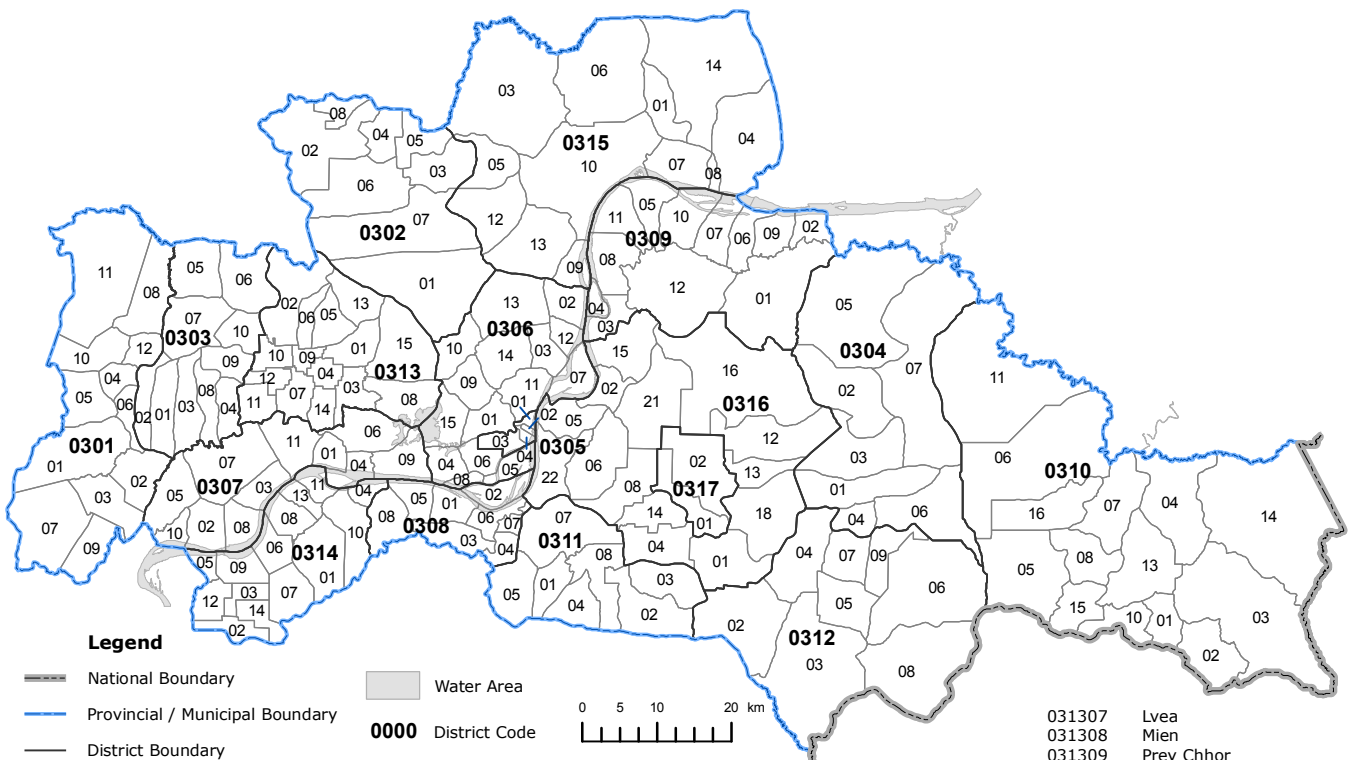

# Map 3. Administrative Areas in Kampong Cham Province by District and Commune

**Legend**

- National Boundary
- Provincial / Municipal Boundary
- District Boundary
- Commune Boundary
- Water Area
- 0000 District Code
- 00 The last two digits of Commune Code\*

\* Commune Code consists of District Code and two digits.

**Code of Province / Municipality, District, and Commune**

**03 KAMPONG CHAM**

**0301 Batheay**

- 030101 Batheay
- 030102 Chbar Ampov
- 030103 Chealea
- 030104 Cheung Prey
- 030105 Me Pring
- 030106 Ph'av
- 030107 Sambour
- 030108 Sandaek
- 030109 Tang Krang
- 030110 Tang Krasang
- 030111 Trab
- 030112 Tumnob

**0302 Chamkar Leu**

- 030201 Bos Khnaor
- 030202 Chamkar Andoung
- 030203 Cheyyou
- 030204 Lvea Leu
- 030205 Spueu
- 030206 Svay Teab
- 030207 Ta Ong
- 030208 Ta Prok

**0303 Cheung Prey**

- 030301 Khnor Dambang
- 030302 Kouk Rovieng
- 030303 Pdau Chum
- 030304 Prey Char
- 030305 Pring Chrum
- 030306 Sampong Chey
- 030307 Sdaeuung Chey
- 030308 Soutip
- 030309 Sramar
- 030310 Trapeang Kor