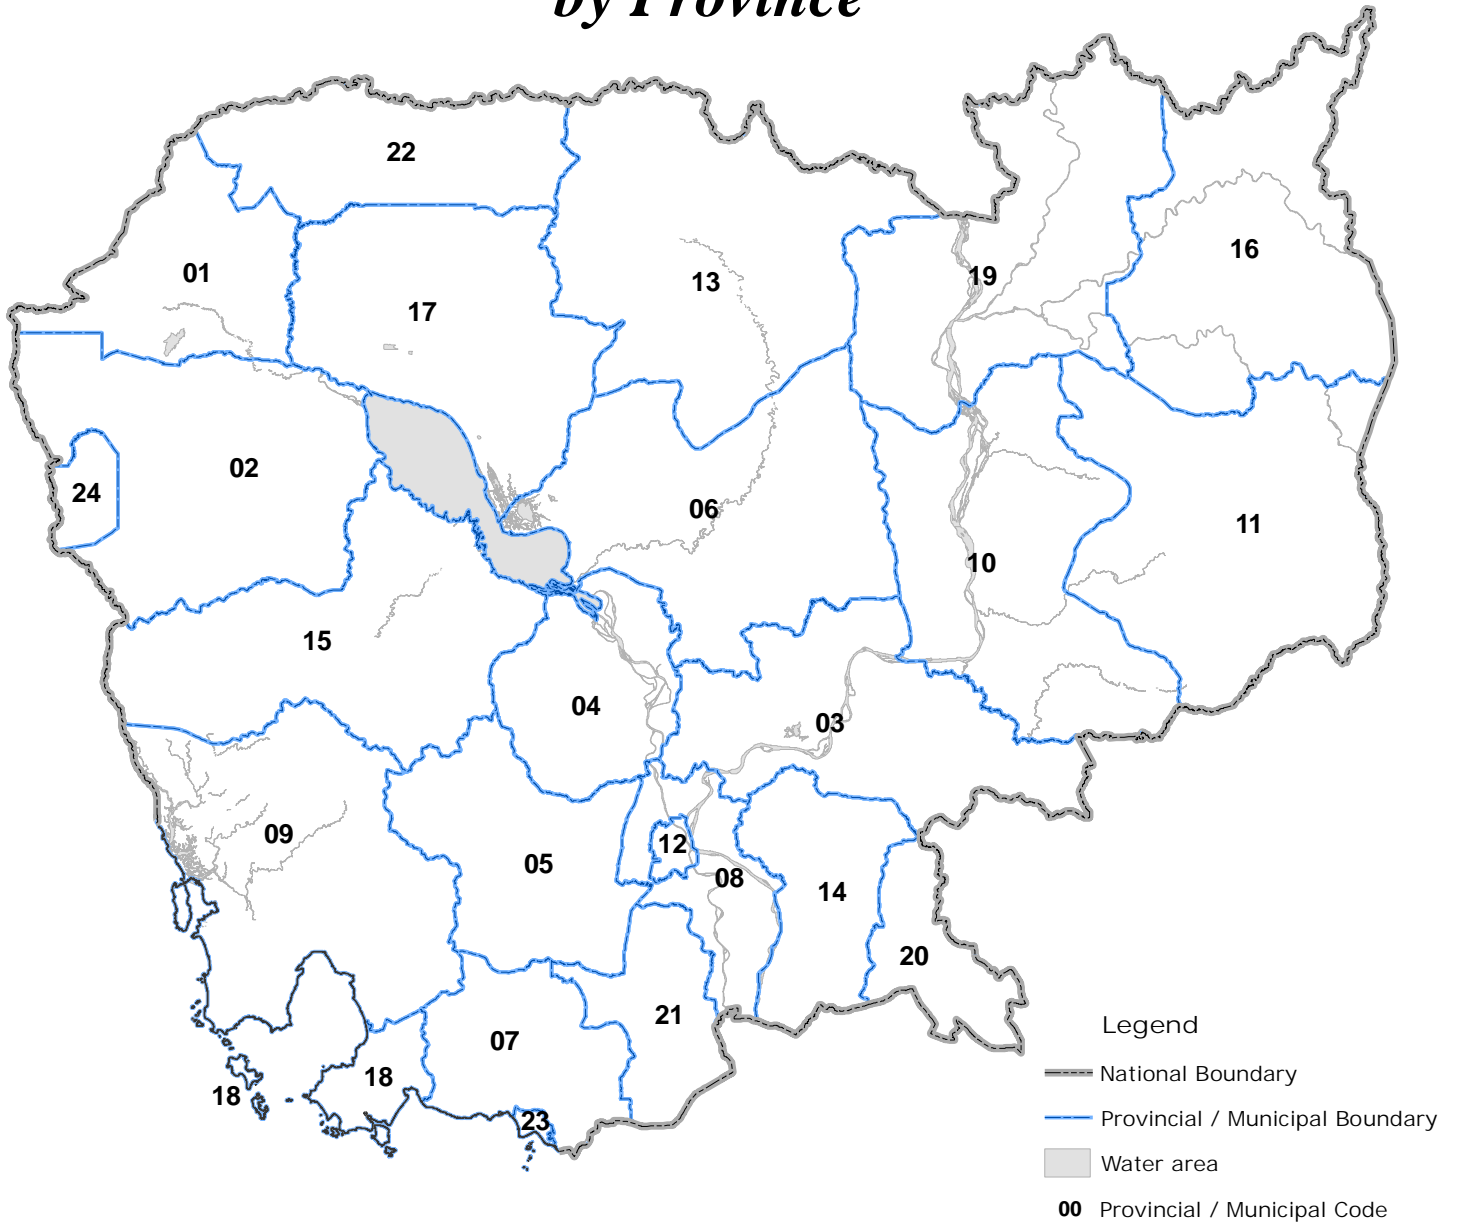

Map 1. Index Map of Administrative Areas in Cambodia by Province

Code of Province / Municipality

01 BANTEAY MEANCHEY	09 KOH KONG	17 SIEMREAP
02 BATTAMBANG	10 KRATIE	18 SIHANOUKVILLE
03 KAMPONG CHAM	11 MONDUL KIRI	19 STUNG TRENG
04 KAMPONG CHHNANG	12 PHNOM PENH	20 SVAY RIENG
05 KAMPONG SPEU	13 PREAH VIHEAR	21 TAKEO
06 KAMPONG THOM	14 PREY VENG	22 ODDAR MEANCHEY
07 KAMPOT	15 PURSAT	23 KEP
08 KANDAL	16 RATANAK KIRI	24 PAI LIN

* Codes and boundaries are as of February 9, 2009.