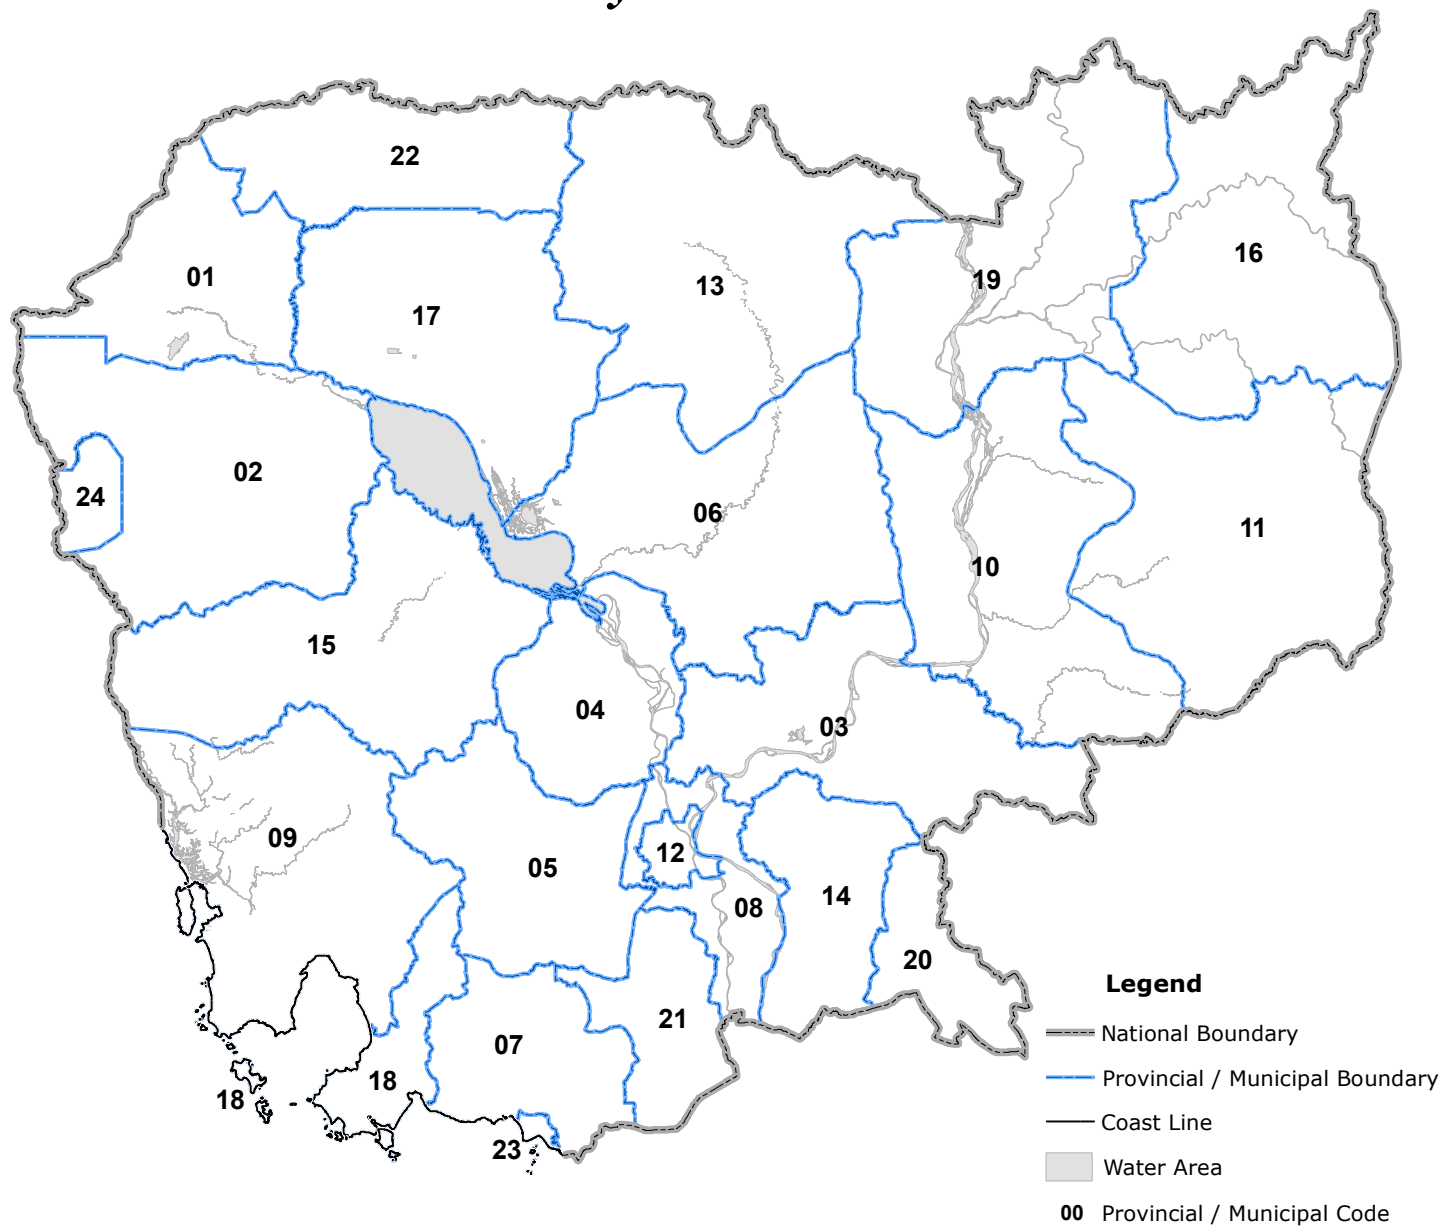

Map I. Index Map of Administrative Areas in Cambodia by Province

Code of Province / Municipality

01 BANTEAY MEANCHEY	09 KOH KONG	17 SIEM REAP
02 BATTAMBANG	10 KRATIE	18 PREAH SIHANOUK
03 KAMPONG CHAM	11 MONDUL KIRI	19 STUNG TRENG
04 KAMPONG CHHNANG	12 PHNOM PENH	20 SVAY RIENG
05 KAMPONG SPEU	13 PREAH VIHEAR	21 TAKEO
06 KAMPONG THOM	14 PREY VENG	22 OTDAR MEANCHEY
07 KAMPOT	15 PURSAT	23 KEP
08 KANDAL	16 RATANAK KIRI	24 PAILIN

* Codes and boundaries are as of March 1, 2011.