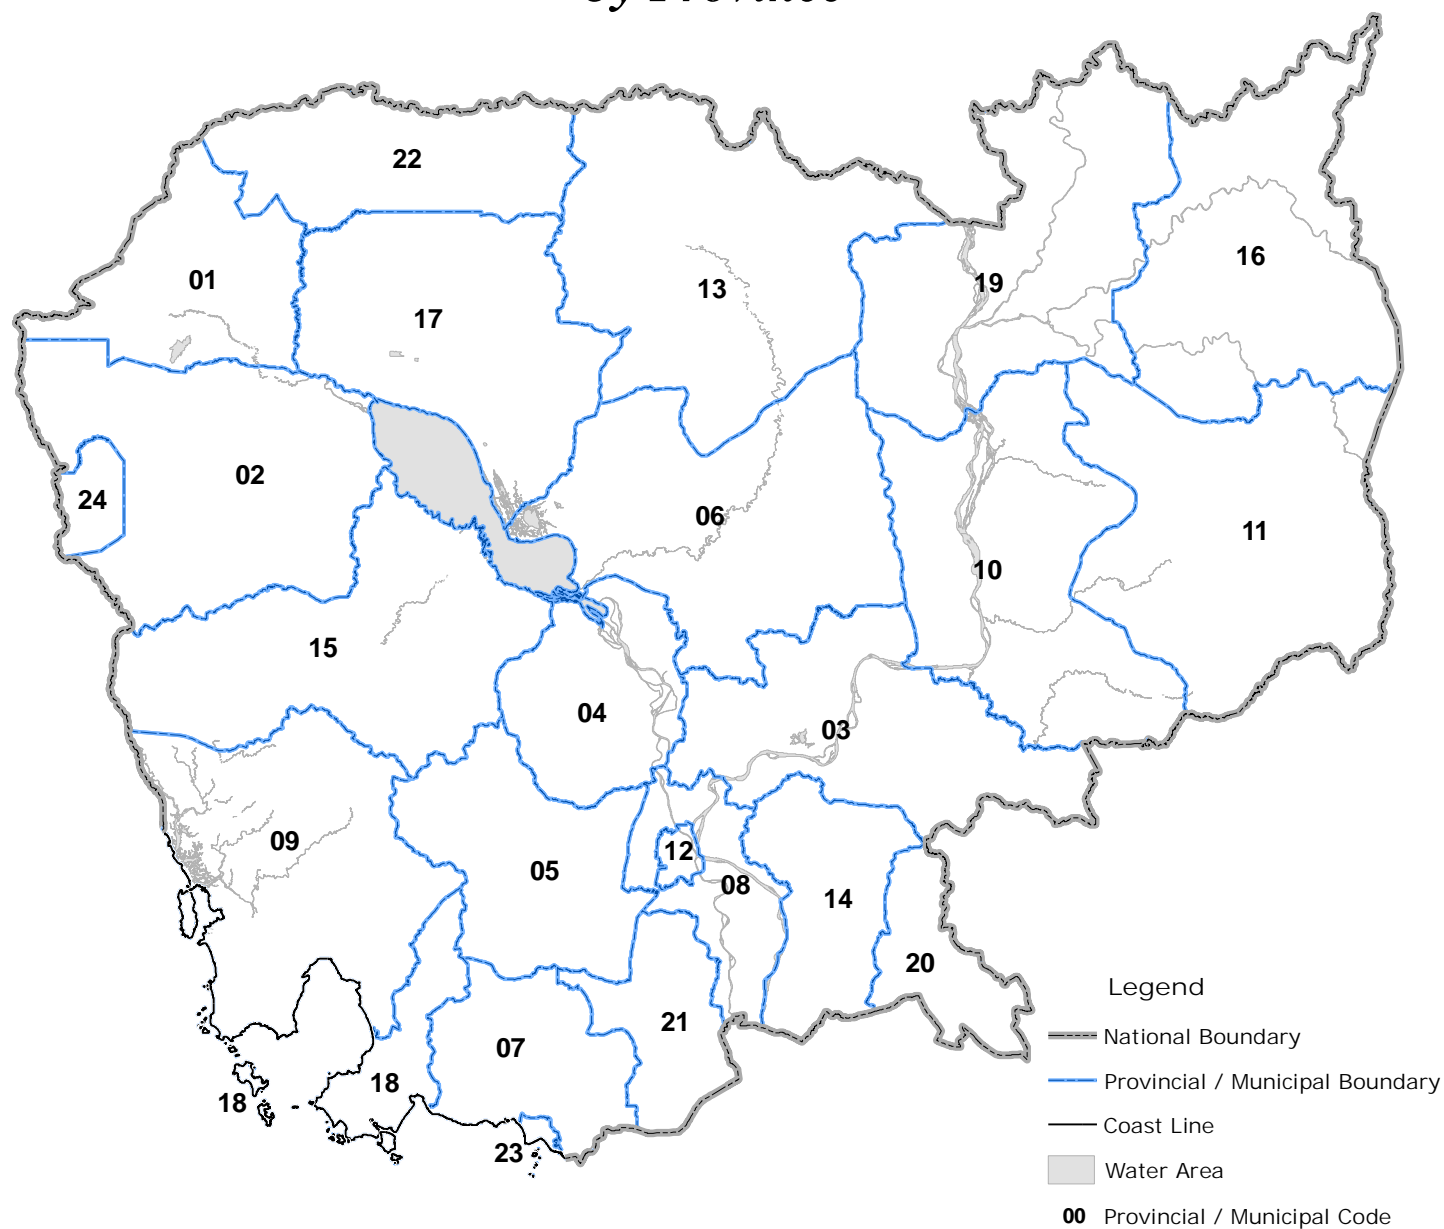

Map I. Index Map of Administrative Areas in Cambodia by Province

Code of Province / Municipality

01 BANTEAY MEANCHEY	09 KOH KONG	17 SIEM REAP
02 BATTAMBANG	10 KRATIE	18 PREAH SIHANOUK
03 KAMPONG CHAM	11 MONDUL KIRI	19 STUNG TRENG
04 KAMPONG CHHNANG	12 PHNOM PENH	20 SVAY RIENG
05 KAMPONG SPEU	13 PREAH VIHEAR	21 TAKEO
06 KAMPONG THOM	14 PREY VENG	22 OTDAR MEANCHEY
07 KAMPOT	15 PURSAT	23 KEP
08 KANDAL	16 RATANAK KIRI	24 PAILIN

* Codes and boundaries are as of September 7, 2009.