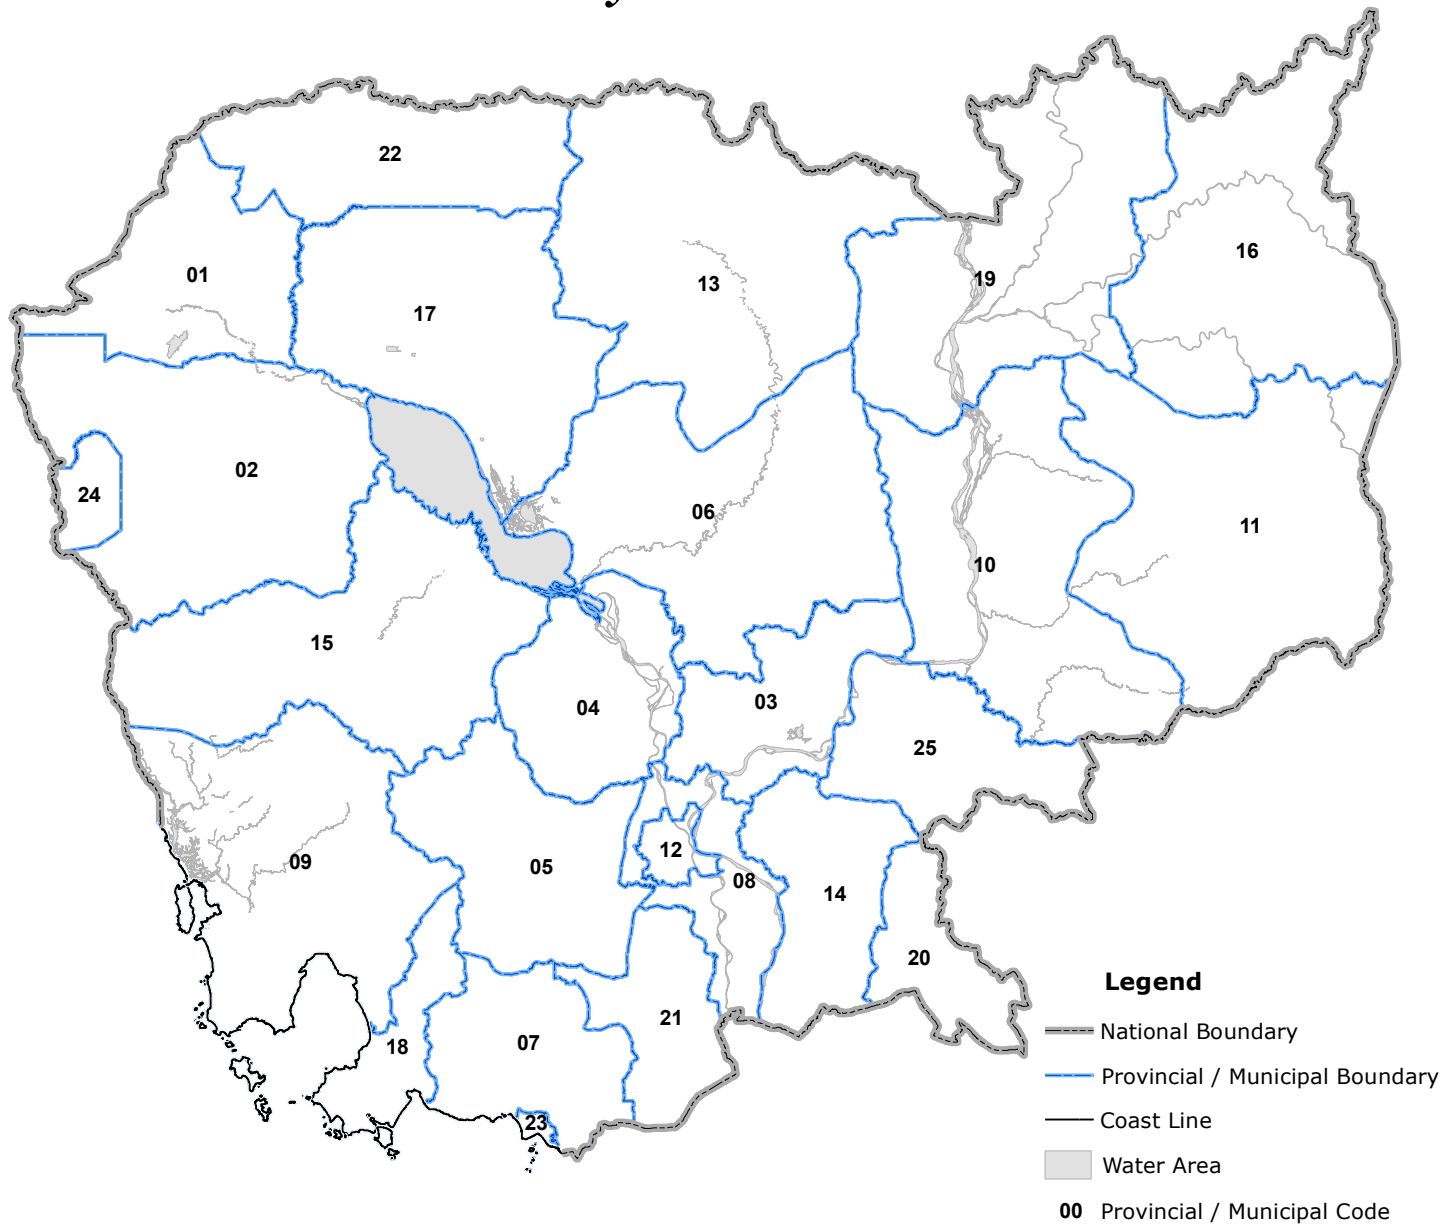

Map I. Index Map of Administrative Areas in Cambodia by Province

Code of Province / Municipality

| | | |
|----------------------------|------------------------|--------------------------|
| 01 BANTEAY MEANCHEY | 09 KOH KONG | 17 SIEM REAP |
| 02 BATTAMBANG | 10 KRATIE | 18 PREAH SIHANOUK |
| 03 KAMPONG CHAM | 11 MONDUL KIRI | 19 STUNG TRENG |
| 04 KAMPONG CHHNANG | 12 PHNOM PENH | 20 SVAY RIENG |
| 05 KAMPONG SPEU | 13 PREAH VIHEAR | 21 TAKEO |
| 06 KAMPONG THOM | 14 PREY VENG | 22 OTDAR MEANCHEY |
| 07 KAMPOT | 15 PURSAT | 23 KEP |
| 08 KANDAL | 16 RATANAK KIRI | 24 PAILIN |
| | | 25 TBOUNG KHMUM |

* Codes and boundaries are as of December 31, 2013.