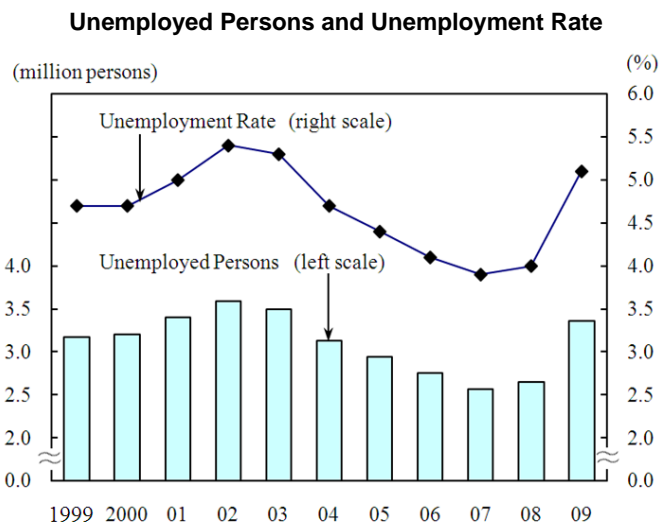

Note: *1) A time-series comparison is applicable to the data from 1954.

*2) Those who "Quit their job involuntarily" are those who quit their job because of "Mandatory retirement, termination of employment contract" and "Circumstances of employer or business".

(Source) Labour Force Survey (SBJ)

The 2009 yearly average results (Basic Tabulation) were released on January 29, 2010, and the 2009 yearly average results (Detailed Tabulation) were released on February 22, 2010. The Annual Report will be published in May.

For further details, see the website below.

<http://www.stat.go.jp/english/data/roudou/index.htm>

STATISTICS BUREAU, MINISTRY OF INTERNAL AFFAIRS AND COMMUNICATIONS, JAPAN

19-1, Wakamatsu-cho, Shinjuku-ku, Tokyo 162-8668, Japan

Phone: 81-3-5273-1116 Fax: 81-3-5273-1180 E-mail: stat-general@soumu.go.jp

Website: www.stat.go.jp/english/