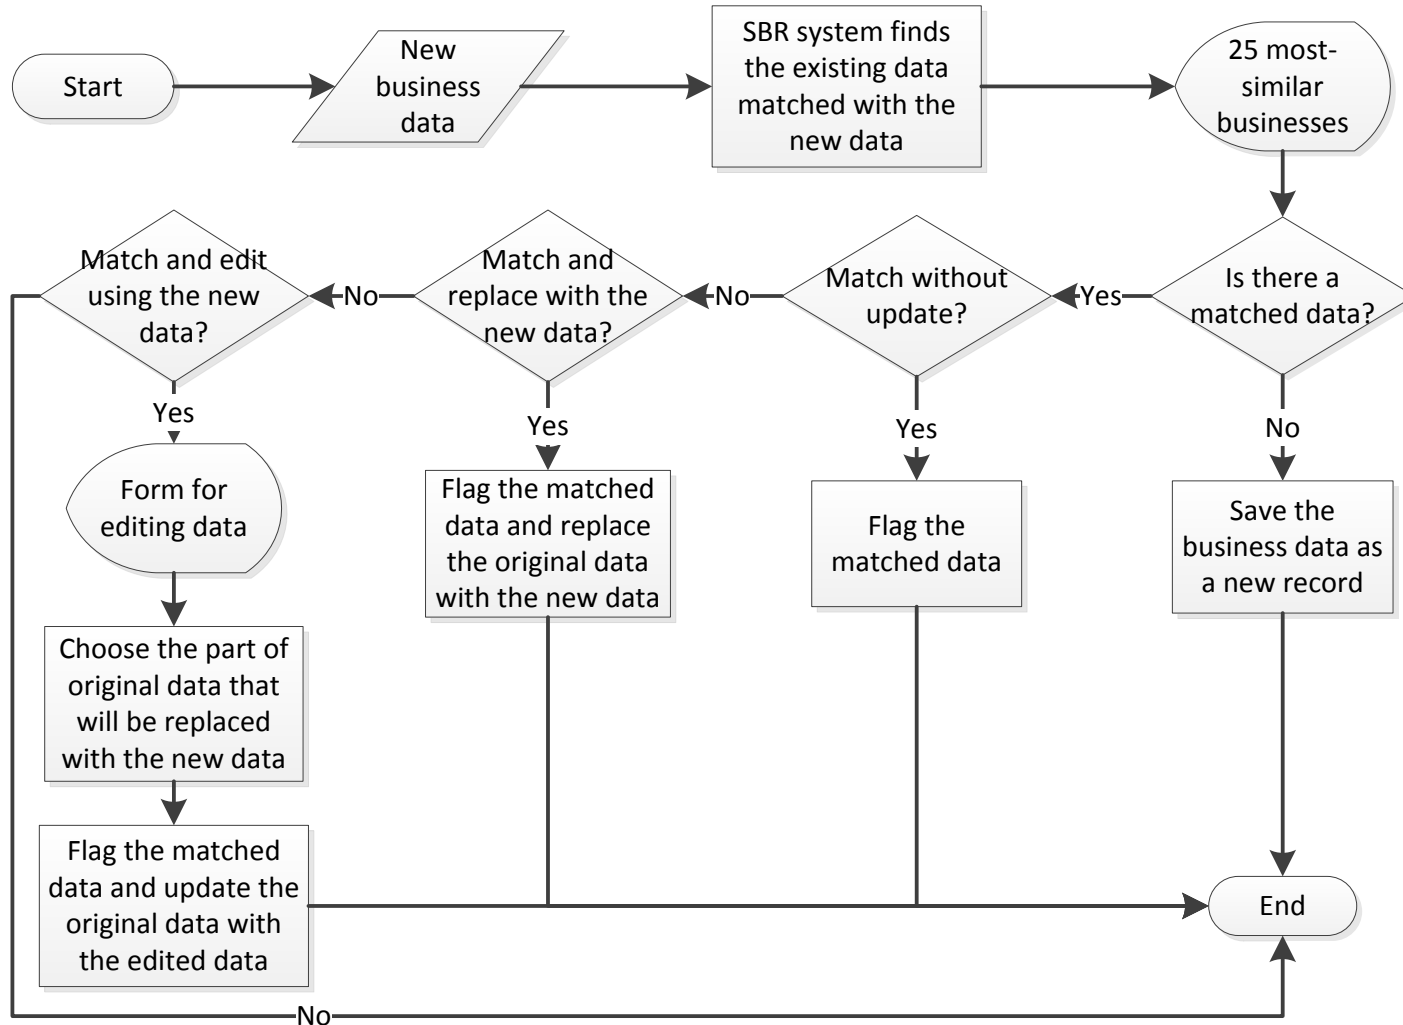

Matching: Design