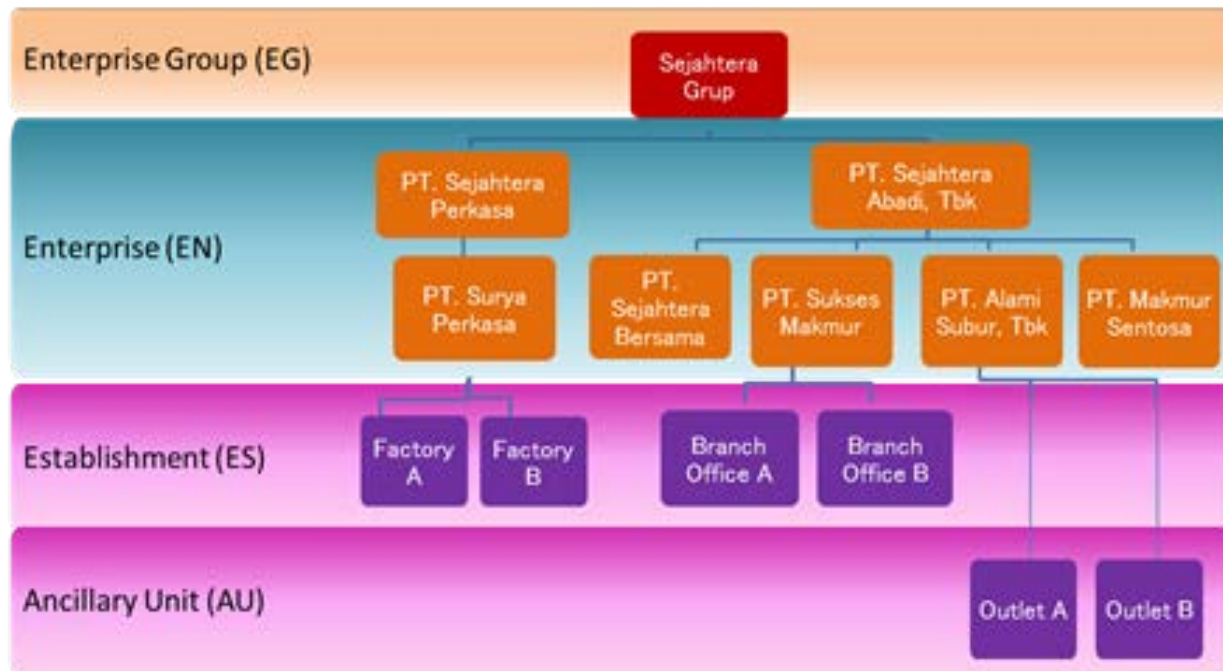

Company 29414 from 15487

[Detail](#) [Skip](#) [Not Match](#)

SBR Companies (Search Results) Same Name: 0

1. Company Name: **IGA BAKAR MANG UCO**
2. Commercial Name: **IGA BAKAR MANG UCO**
3. Address: **Jl. Kesemek No 99 - 2**
4. Village: **006 (SEMPUR)**
5. District: **040 (BOGOR TENGAH)**
6. Regency: **71 (BOGOR)** ✓
7. Province: **32 (JAWA BARAT)** ✓
8. Country: **138 (INDONESIA)** ✓
9. Category: **I (Penyediaan Akomodasi Dan Penyediaan Makan Minum)** ✓
10. KBLI:
11. Statistical Unit: **Establishment** ✓

id: 94670974 Rank 1 of 25

[Detail](#) [<<](#) [>>](#) [Keep](#) [Replace](#) [Edit](#)

Fictitious
Business
Data

Matching: Implementation (2)

Save with Edit

SBR Company		New Company	
1. Company Name *	: IGA BAKAR MANG UCO	IGA BAKAR MANG UCOK	<input type="button" value="Replace"/>
2. Commercial Name	: IGA BAKAR MANG UCO	IGA BAKAR MANG UCOK	<input type="button" value="Replace"/>
3. Statistical Unit	: [es] Establishment	[es] Establishment	
4. Alive Status	: --Pilih Status--		
5. Address *	: JL. KESEMEK NO 99/2	JL. KESEMEK NO 99/2	<input type="button" value="Cancel"/>
6. Country	: [138] INDONESIA	[138] INDONESIA	
7. Province *	: [32] JAWA BARAT	[32] JAWA BARAT	
8. Regency *	: [71] BOGOR	[71] BOGOR	
9. District	: [040] BOGOR TENGAH		
10. Village	: [006] SEMPUR		
11. Census Block			

Fictitious
Business
Data

Relating Feature

The construction of business hierarchy in BPS SBR system is done in a **top-down fashion**. Therefore, first the profilers must seek the parent business then seek its subsidiaries and construct the hierarchy up to the smallest level.

Relating: Implementation

Relating: Select The Parent Company

Company Name:
Address:
Province:
Regency:
Statistical Unit:
KBLI:
 Find using ID SBR

ID SBR	Company Name	Commercial Name	Address	Regency	Province	Info	Statistical Unit	Action
1 94	PT Lion Indonesia			[73] JAKARTA PUSAT	[31] DKI JAKARTA		Enterprise	<input checked="" type="checkbox"/>
				[72]	[31] DKI	Waiting for		<input checked="" type="checkbox"/>