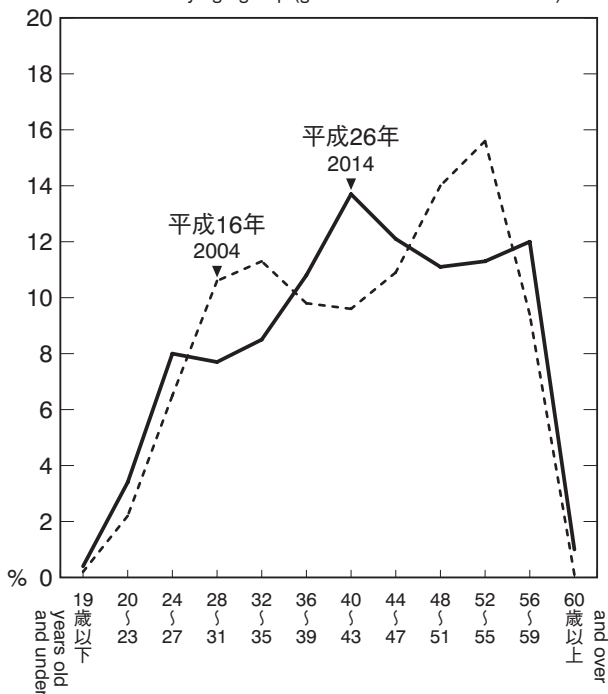

図27-1 年齢階級別及び団体区分別地方公務員の職員構成

LOCAL GOVERNMENT EMPLOYEES BY AGE GROUP AND KIND OF ORGANISATION

年齢区分別職員（一般行政職）

Personnel by age group (general administrative services)

団体区分別職員

Personnel by kind of organisation