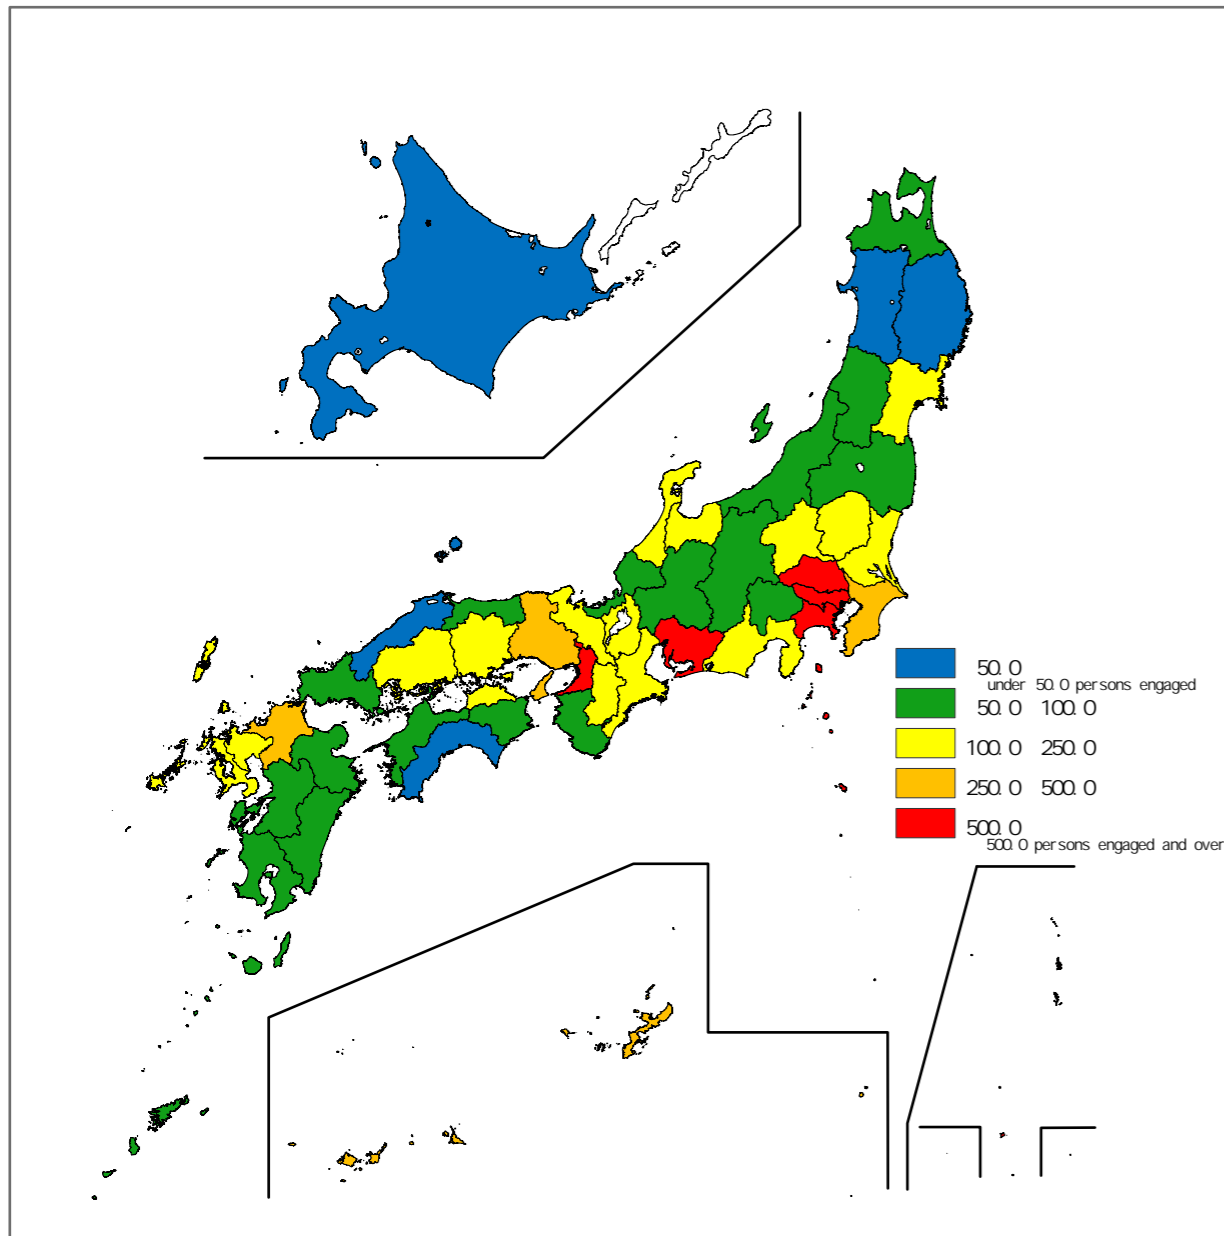

2021 ECONOMIC CENSUS FOR BUSINESS ACTIVITY PRIVATELY OWNED

Persons Engaged Density
by Prefecture and by Municipalities
(Persons Engaged per Square Kilometer)

URL <https://wwwstat.go.jp/data/e-census/2021/index.html>

<https://nftp.mlit.go.jp/ksj/index.html>

Statistics Bureau Ministry of Internal Affairs and Communications Japan