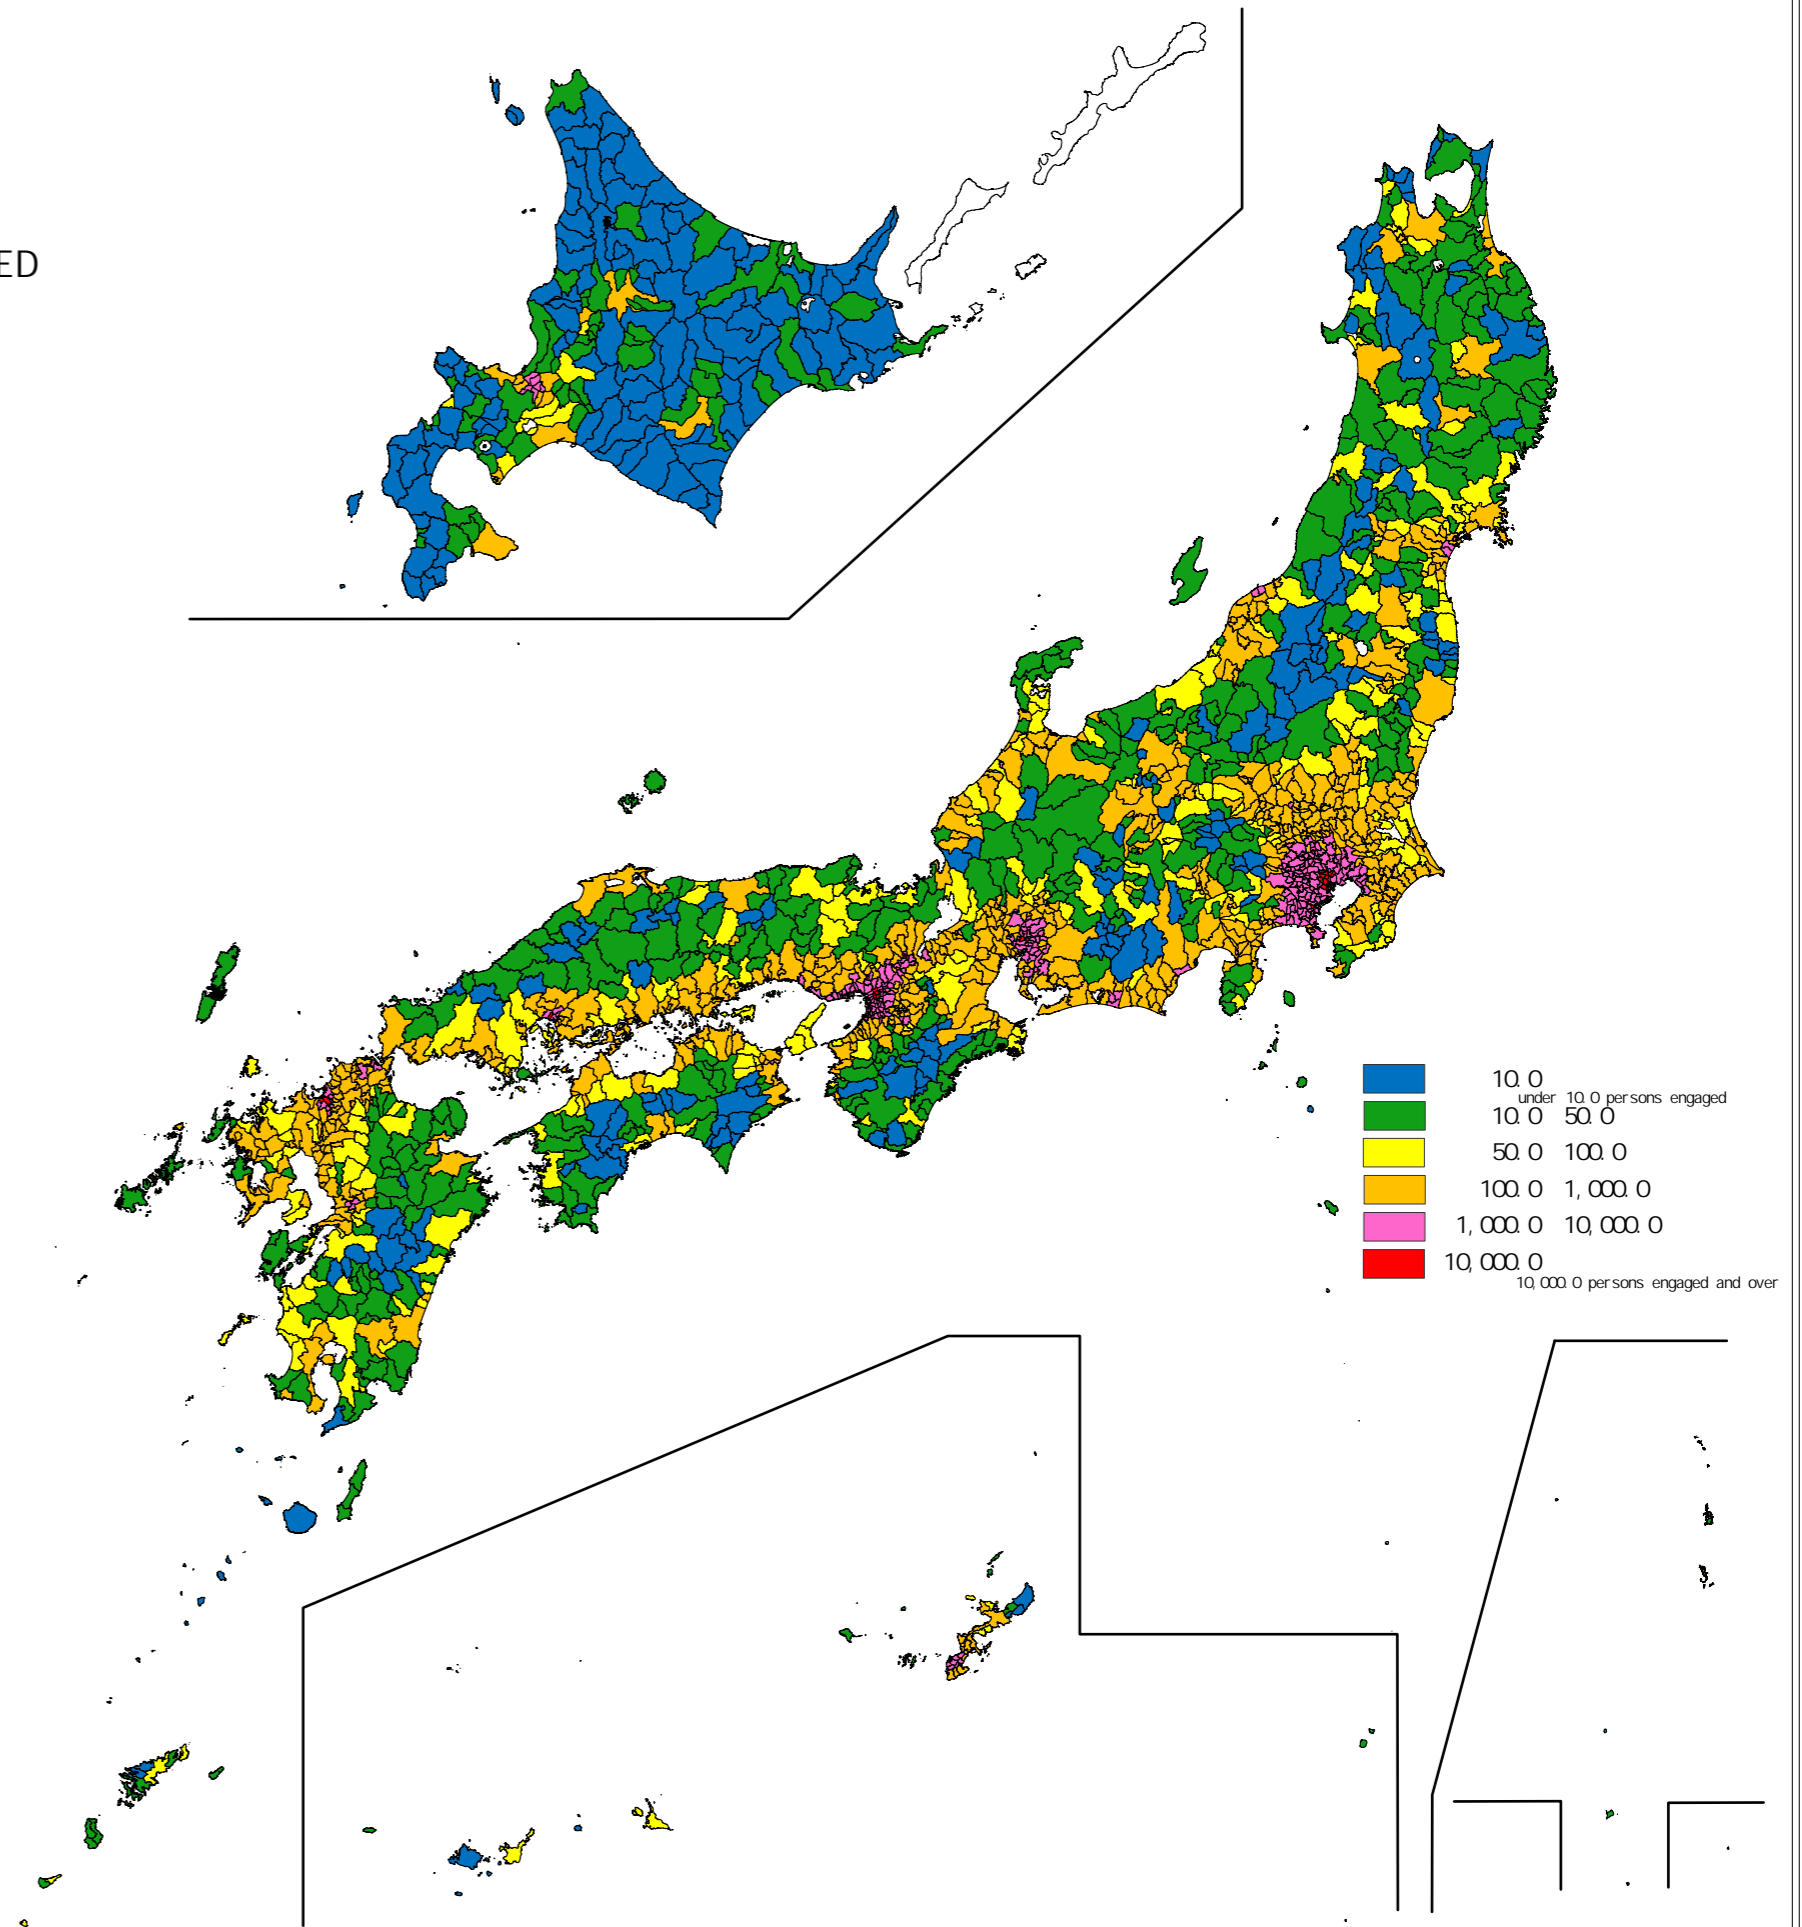

2021 ECONOMIC CENSUS FOR BUSINESS ACTIVITY PRIVATELY OWNED

Persons Engaged Density
by Prefecture and by Municipalities
(Persons Engaged per Square Kilometer)

URL <https://wwwstat.go.jp/data/e-census/2021/index.html>

<https://nftp.mlit.go.jp/ksj/index.html>

Statistics Bureau Ministry of Internal Affairs and Communications Japan