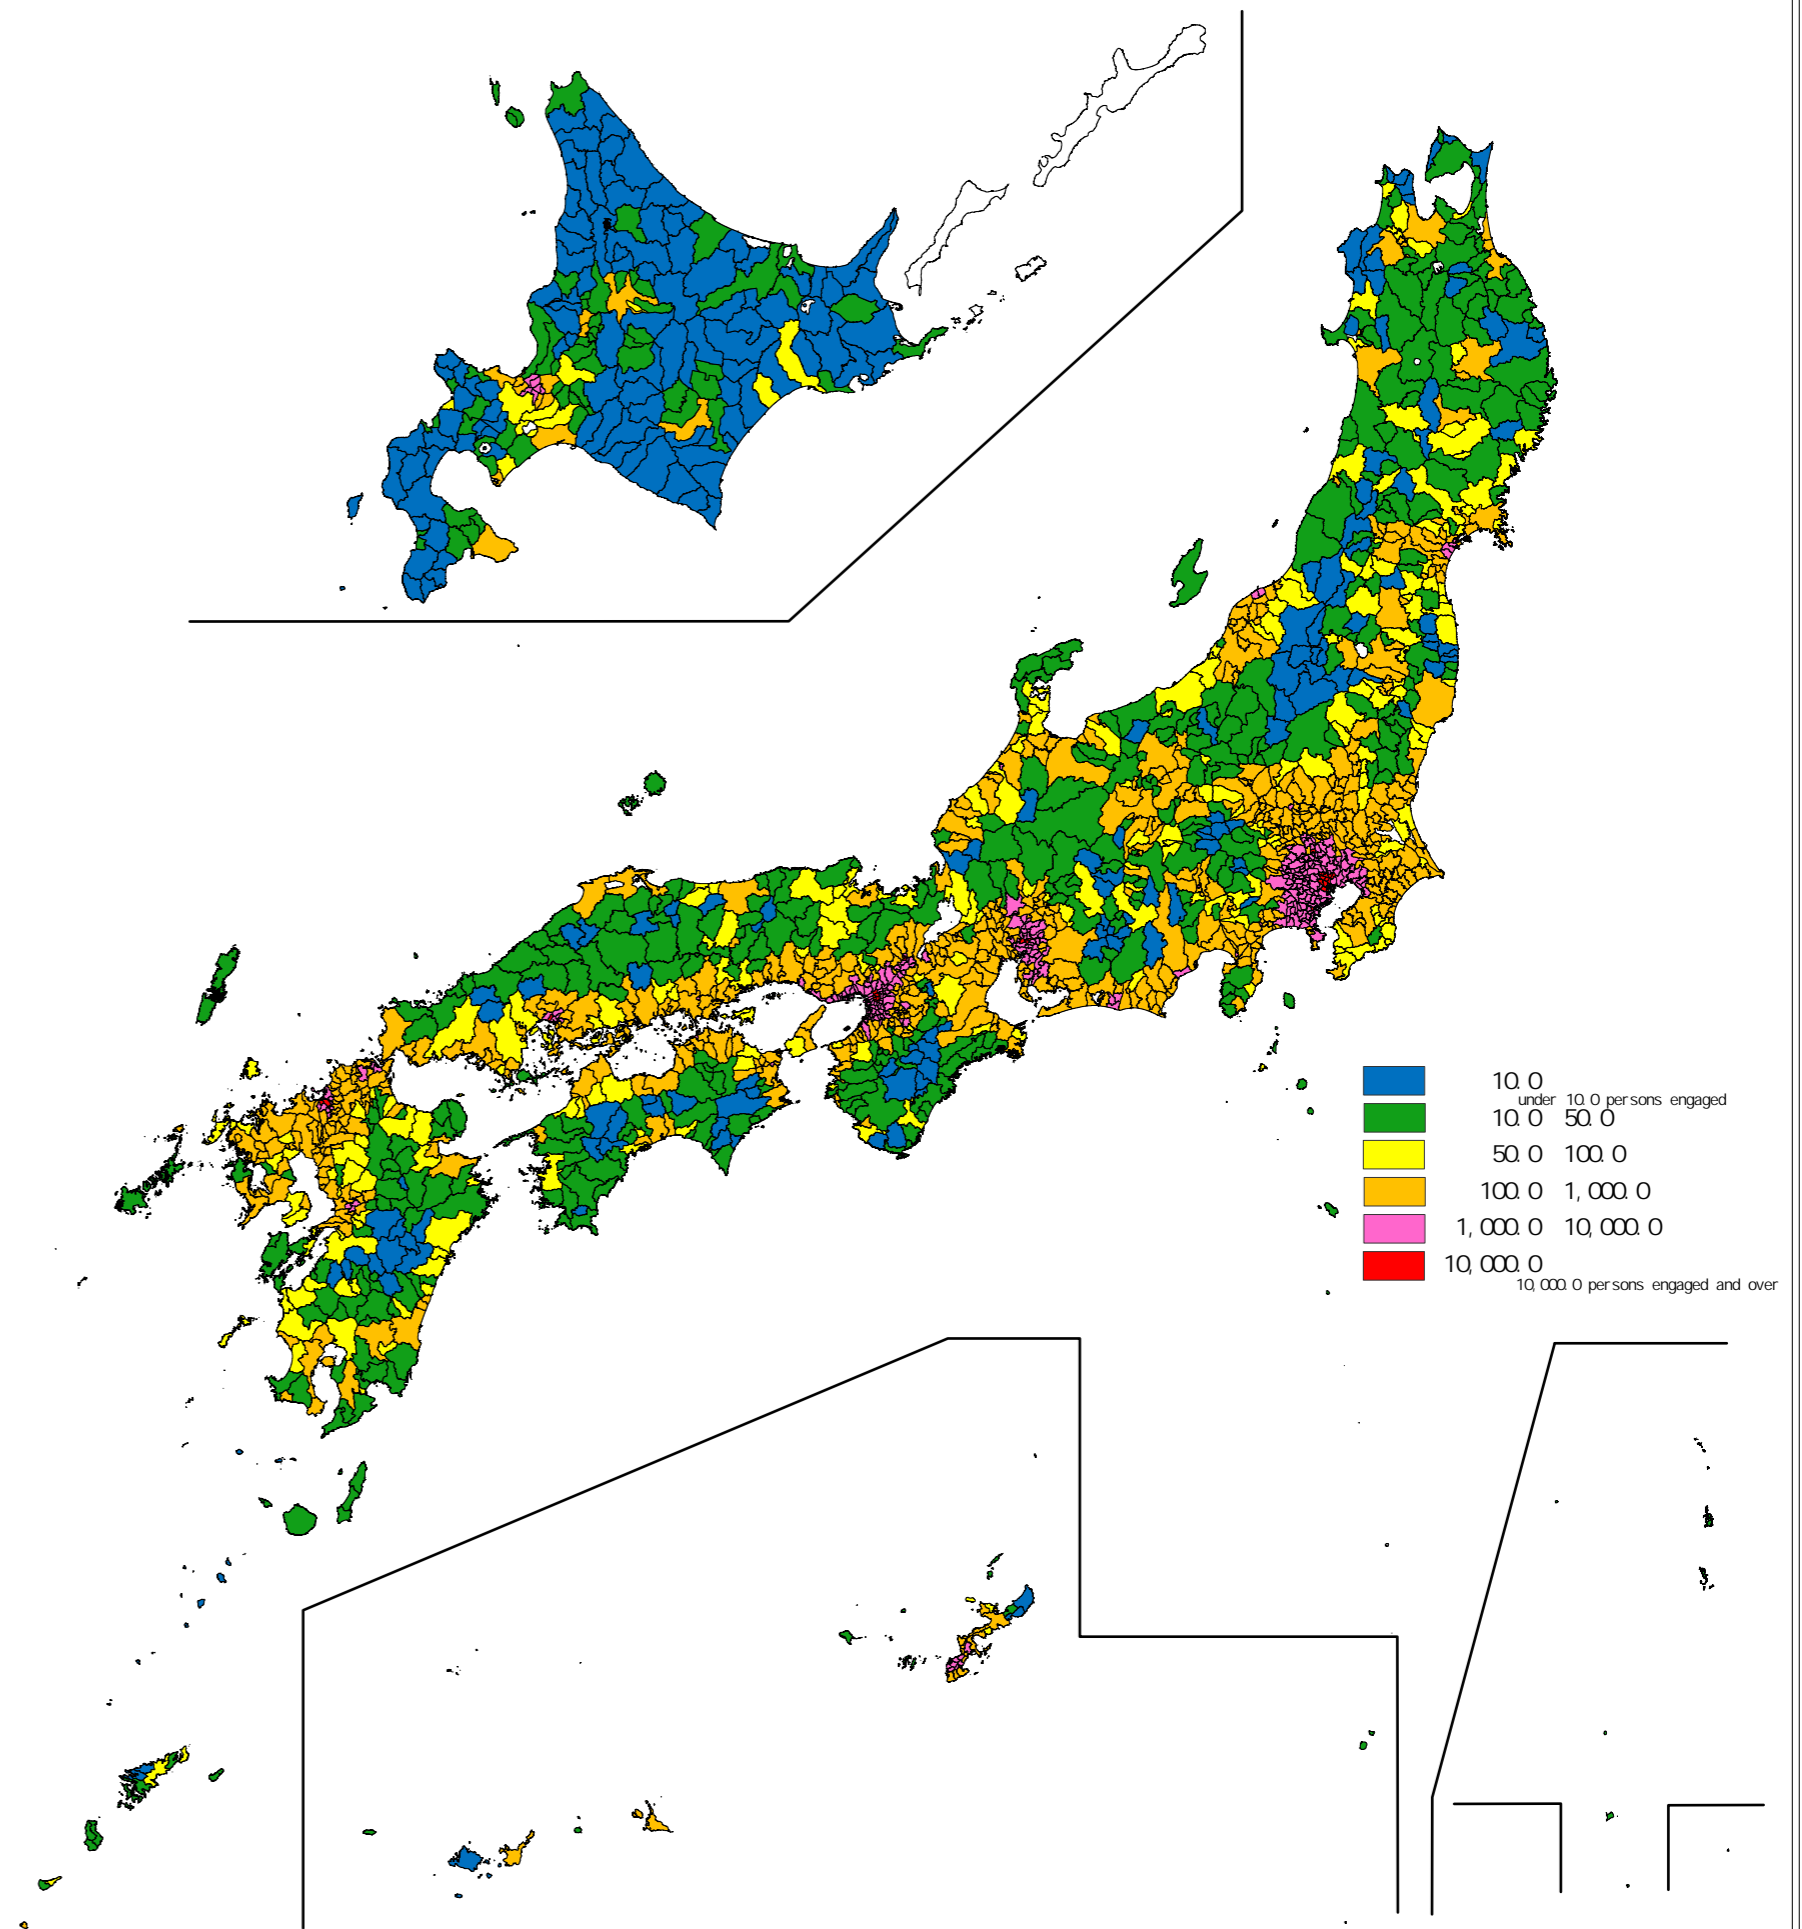

2021 ECONOMIC CENSUS FOR BUSINESS ACTIVITY

Persons Engaged Density  
by Prefecture and by Municipalities  
( Persons Engaged per Square Kilometer )

URL <https://www.stat.go.jp/data/e-census/2021/index.html>

<https://nlftp.mlit.go.jp/ksj/index.html>

Statistics Bureau Ministry of Internal Affairs and Communications Japan