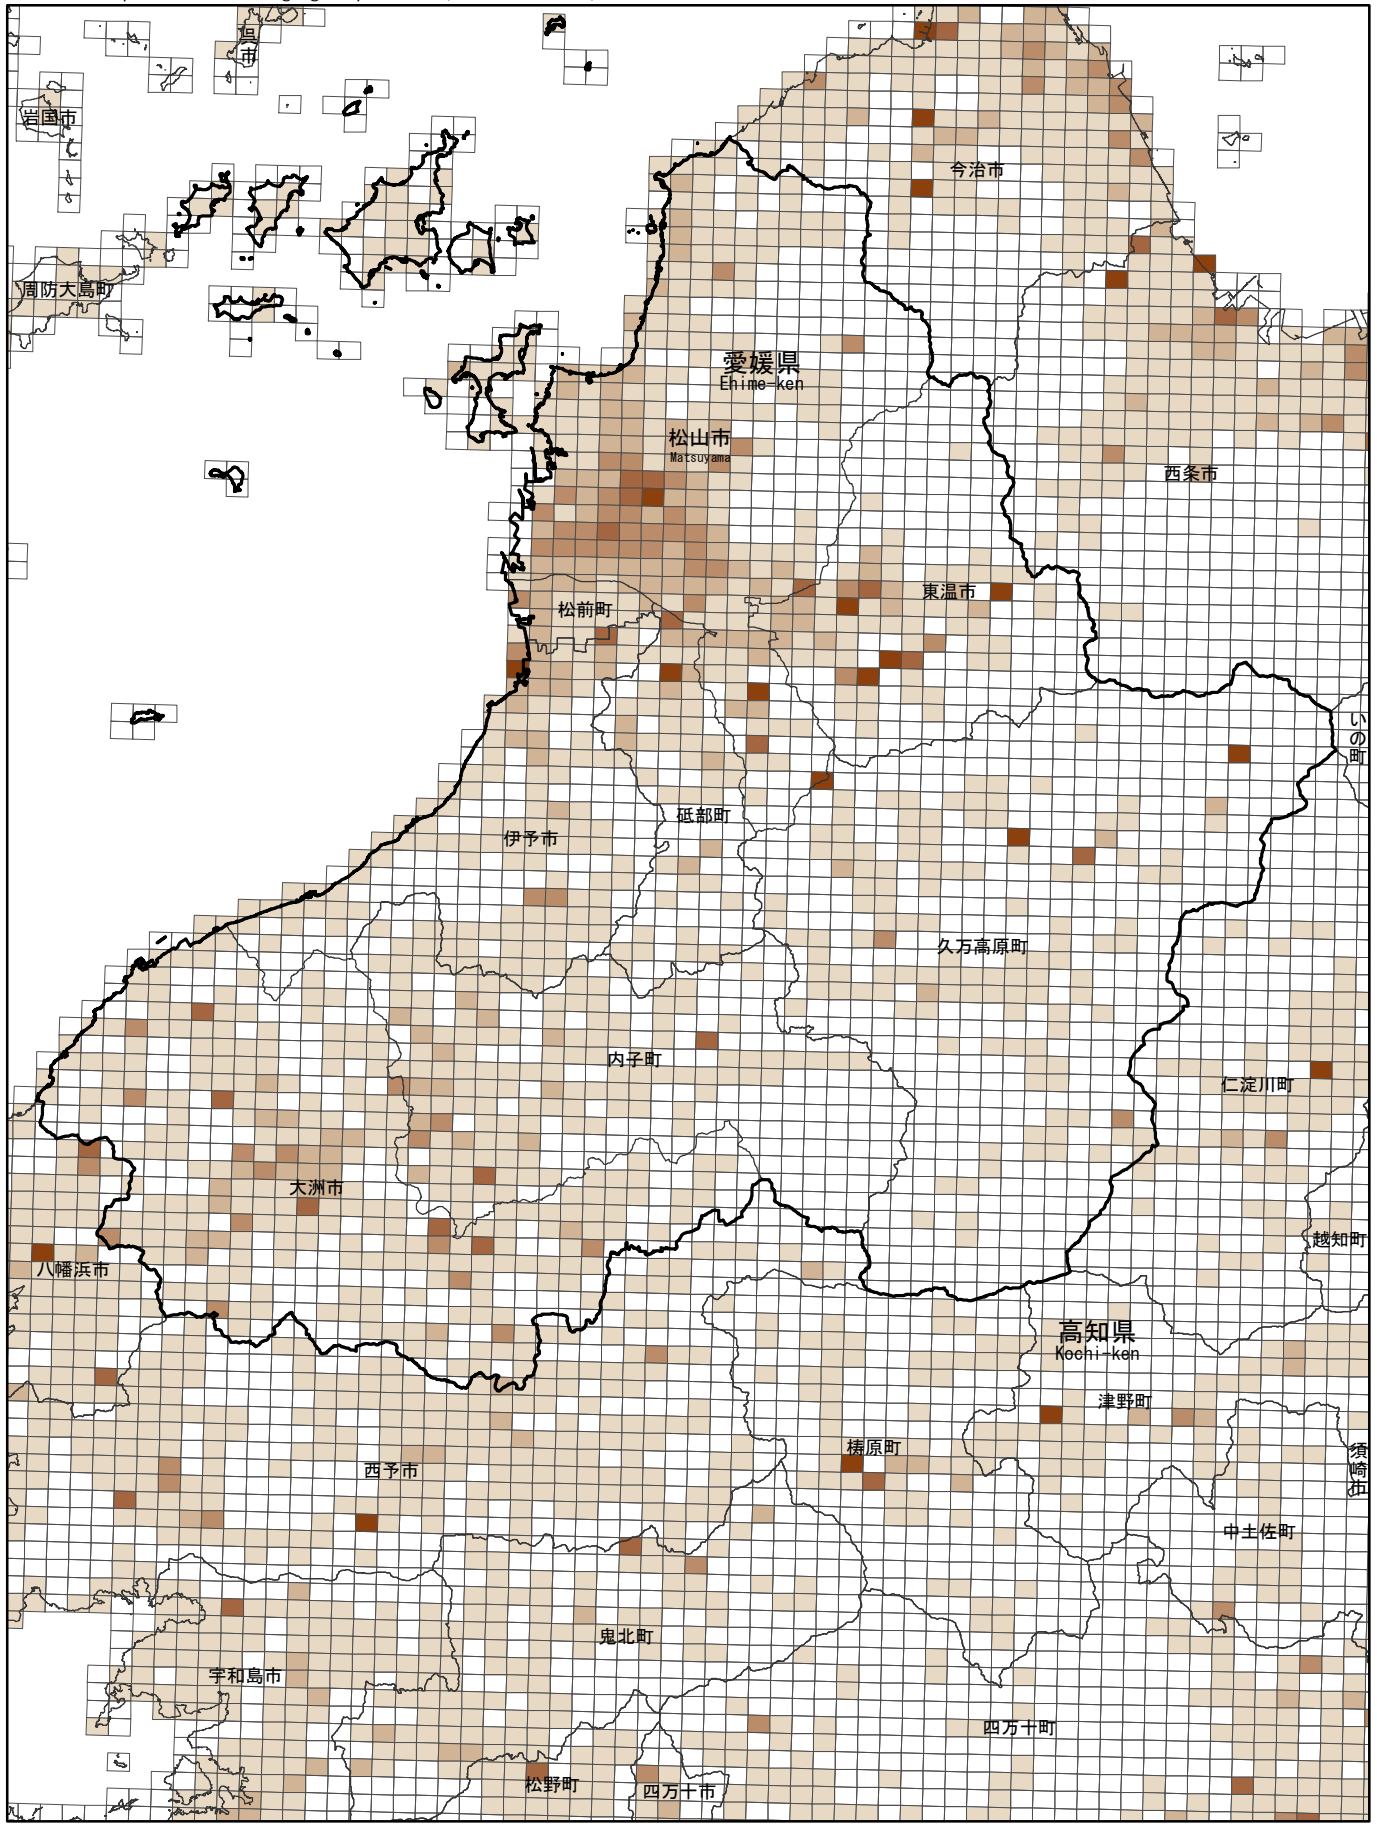

(3) 15～64歳人口の割合

Proportion of Working Age Population (15 - 64 Years)

[基準(1km)地域メッシュ地図]
 [Basic grid square : approximately 1 square kilometer]

SCALE [1 : 400,000]
 都市圏地域
 Metropolitan Area

地域メッシュ統計地図は、国土交通省の「国土数値情報（行政区域・湖沼）」をもとに作成した。
 This maps were made based on the Ministry of Land, Infrastructure, Transport and Tourism "National Land Numerical Information (Administrative Zones / Lakes)".