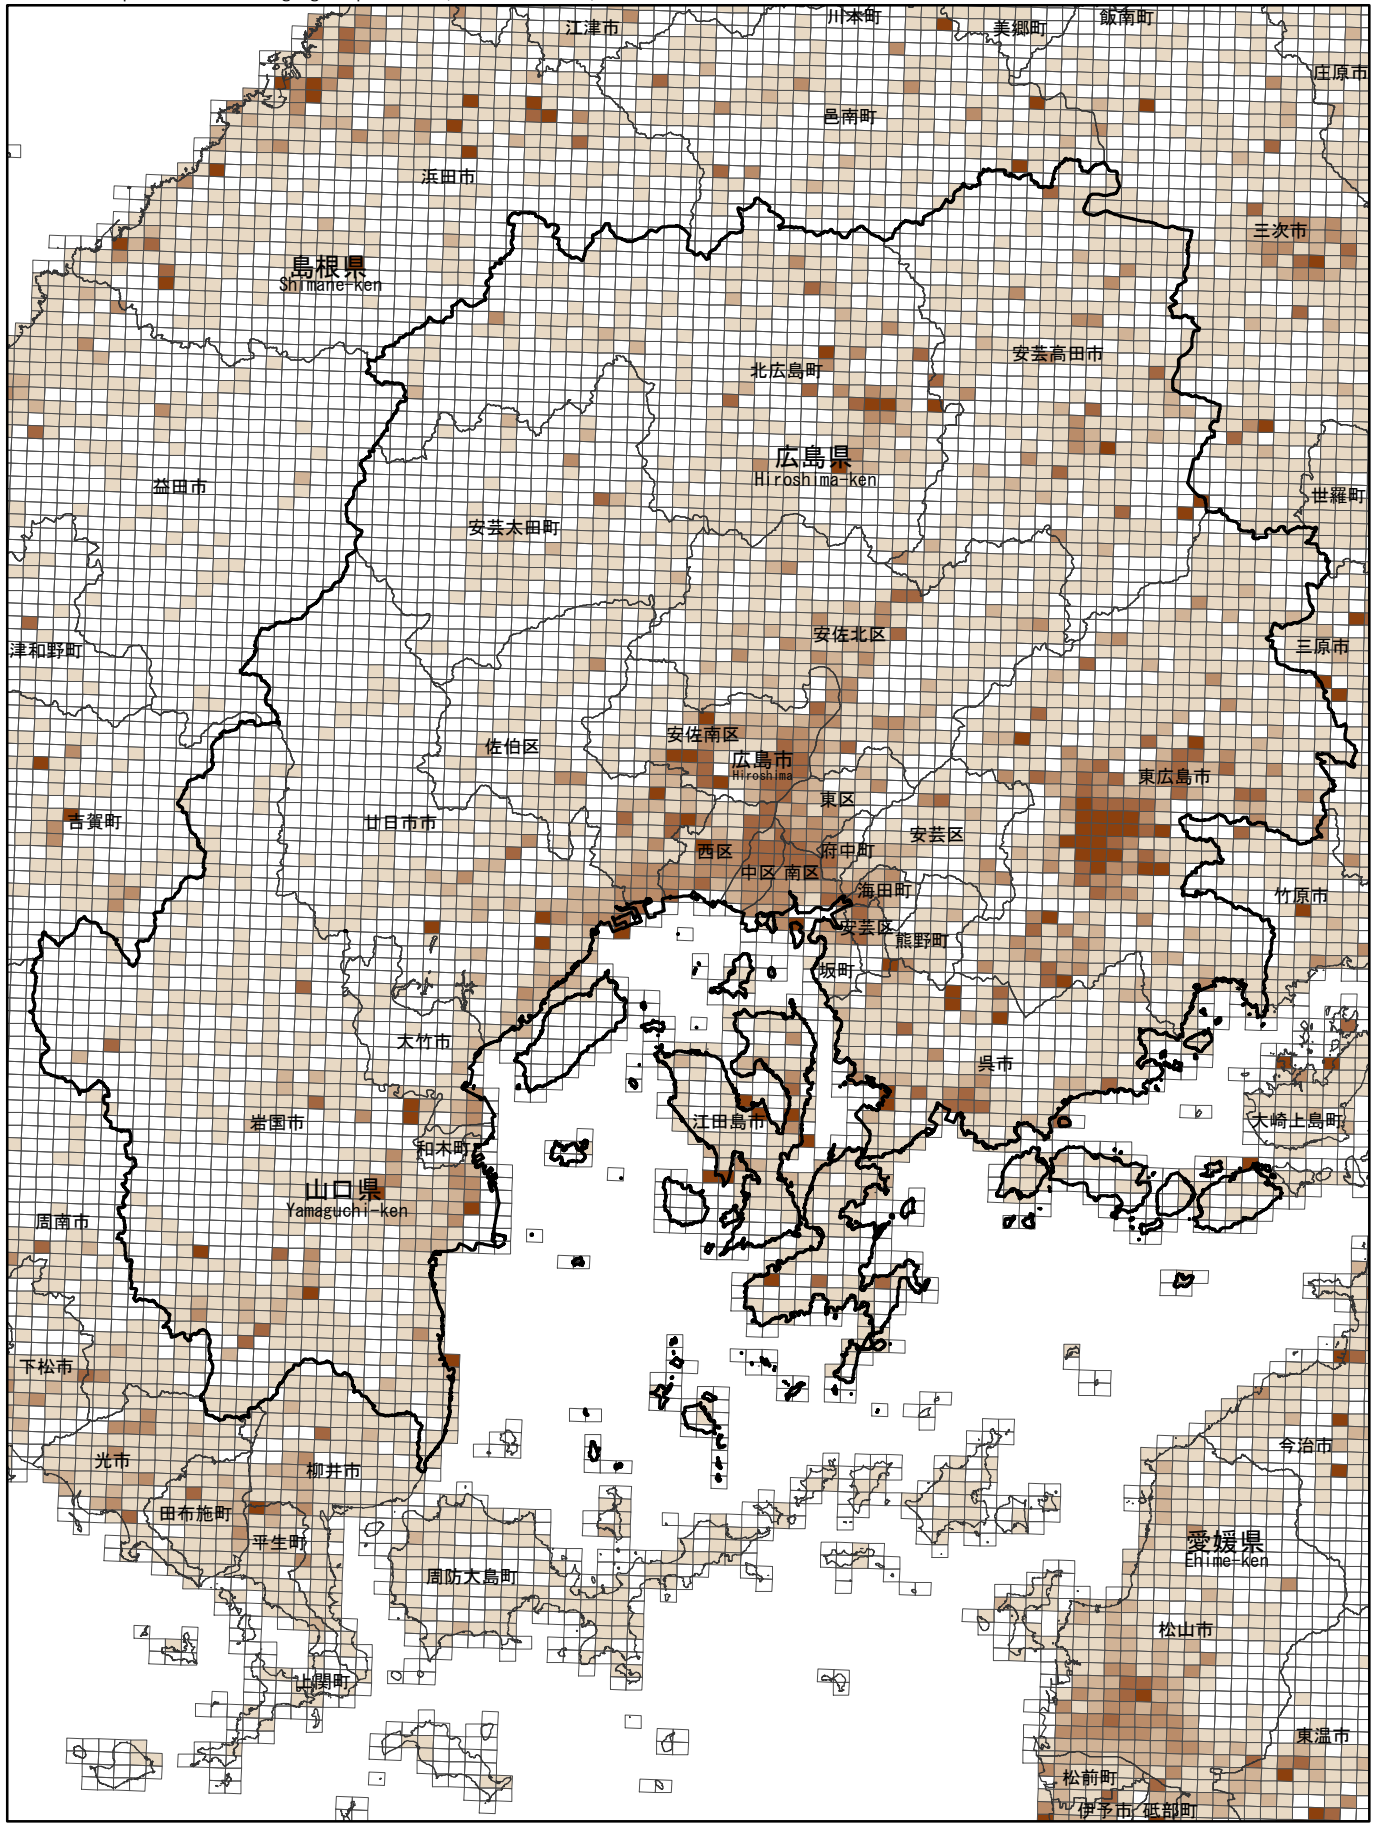

(3) 15~64歳人口の割合

Proportion of Working Age Population (15 - 64 Years)

[基準(1km)地域メッシュ地図] [Basic grid square : approximately 1 square kilometer]

SCALE [1:550,000]

—
 大都市圏地域
 Major Metropolitan Area

地域メッシュ統計地図は、国土交通省の「国土数値情報（行政区域・湖沼）」をもとに作成した。
 This maps were made based on the Ministry of Land, Infrastructure, Transport and Tourism "National Land Numerical Information (Administrative Zones / Lakes)".