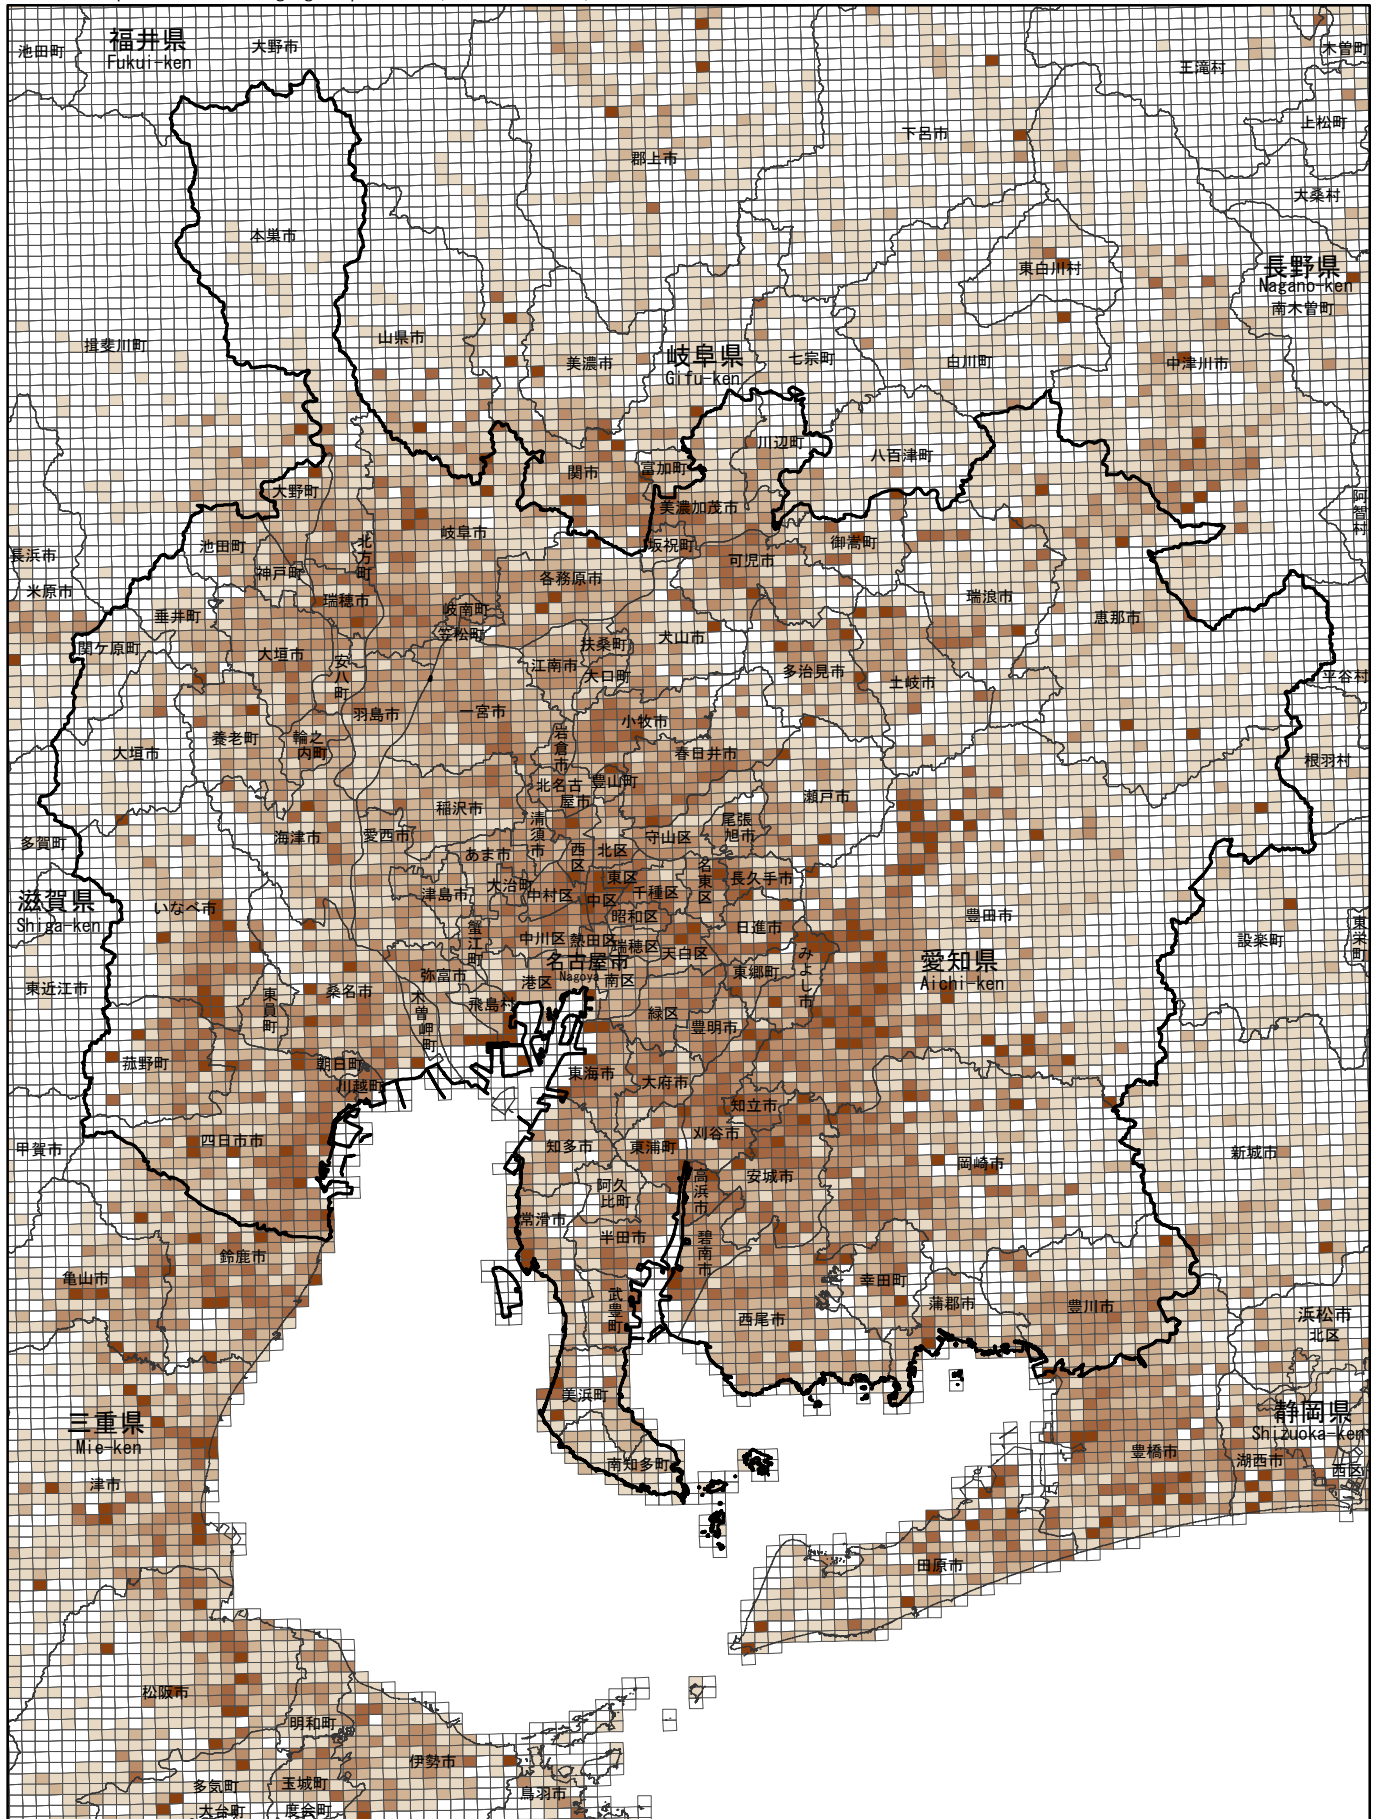

(3) 15~64歳人口の割合

Proportion of Working Age Population (15 - 64 Years)

[基準(1km)地域メッシュ地図]

[Basic grid square : approximately 1 square kilometer]

SCALE [1 : 650,000]

— 大都市圏地域 —
 Major Metropolitan Area

地域メッシュ統計地図は、国土交通省の「国土数値情報（行政区域・湖沼）」をもとに作成した。
 This maps were made based on the Ministry of Land, Infrastructure, Transport and Tourism "National Land Numerical Information (Administrative Zones / Lakes)".