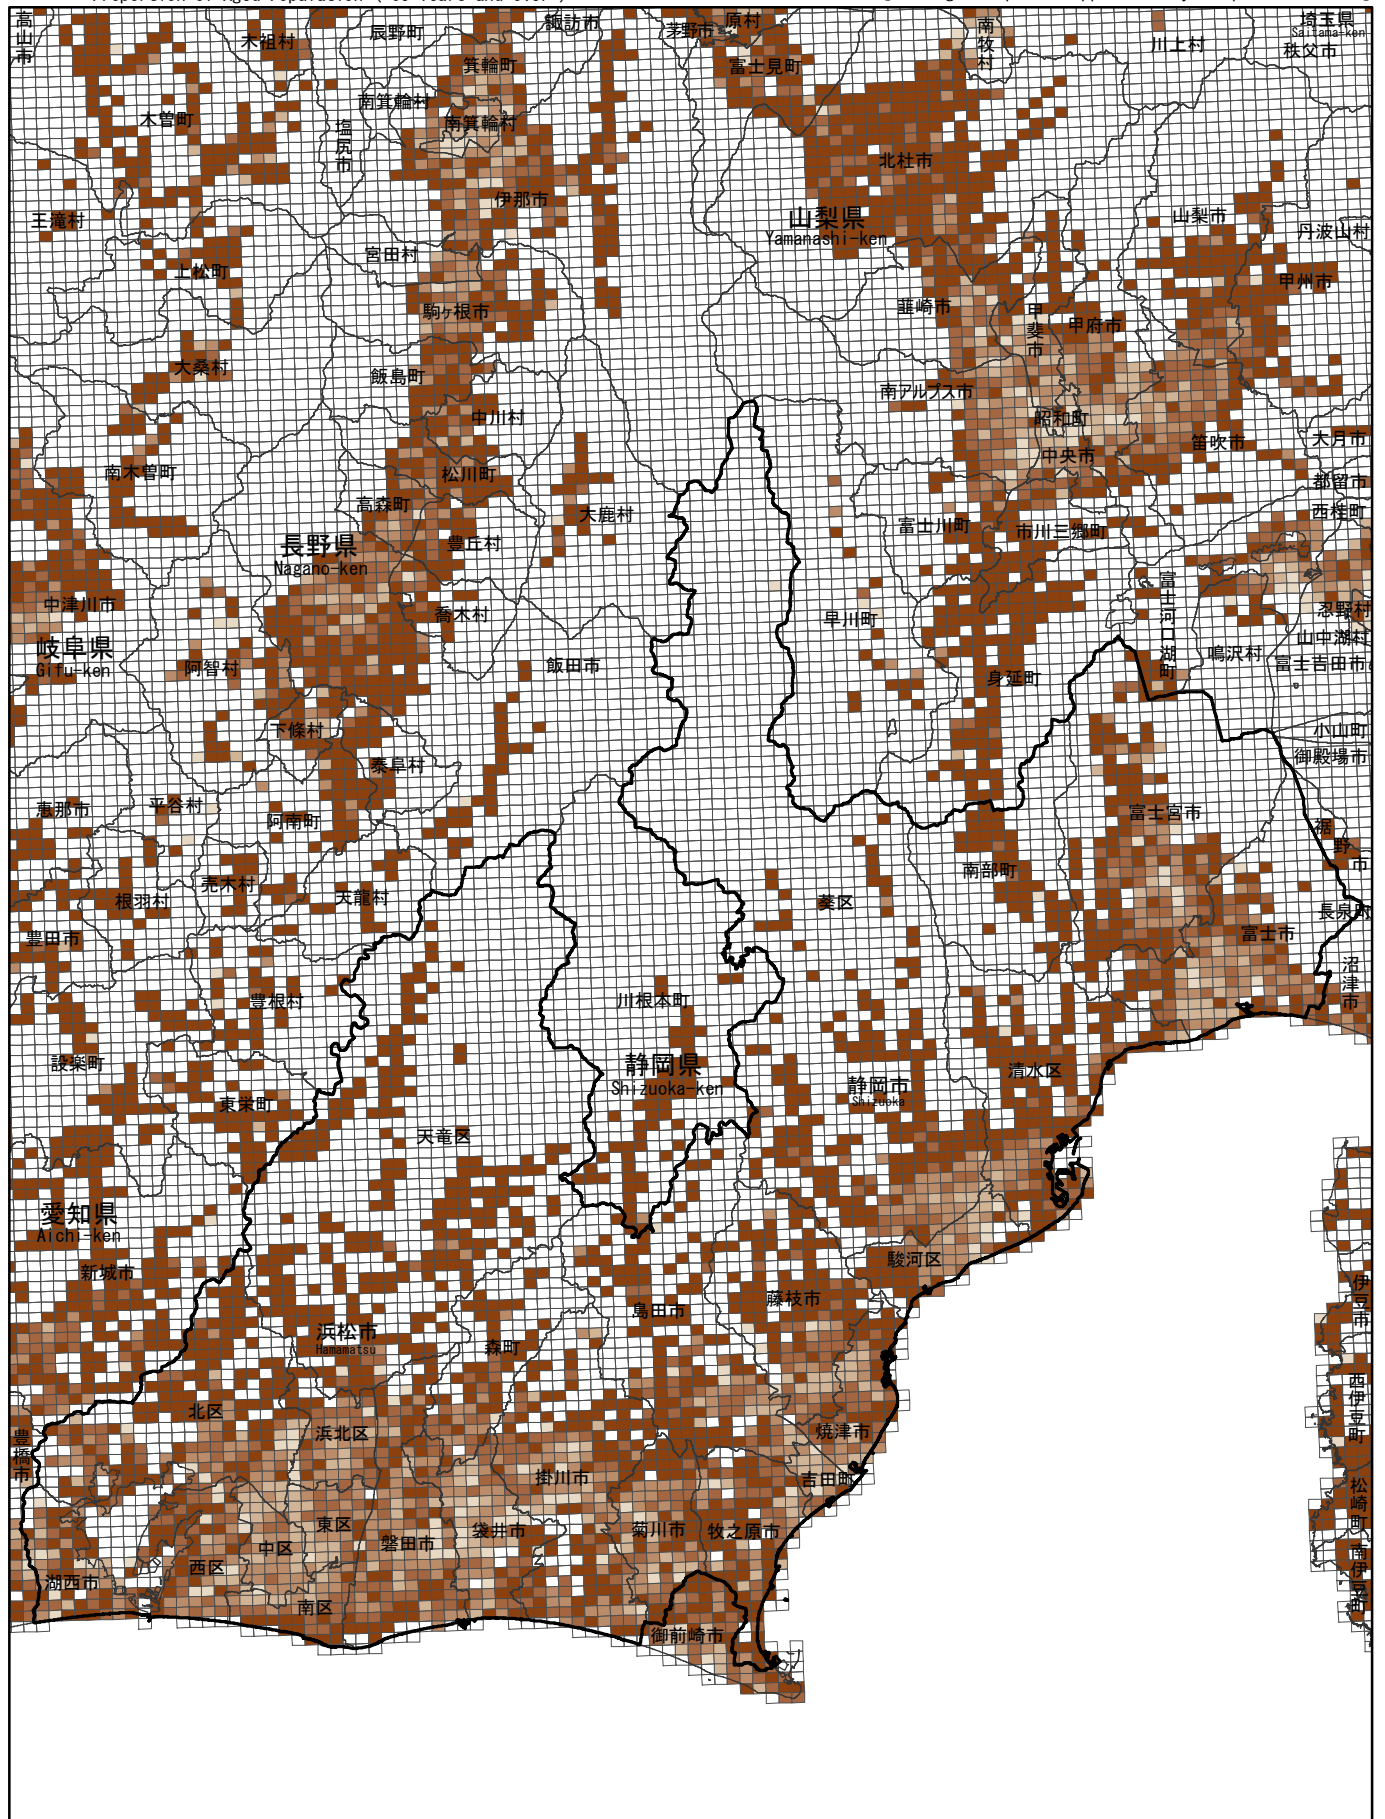

(4) 65歳以上人口の割合

Proportion of Aged Population (65 Years and over)

[基準(1km)地域メッシュ地図]
 [Basic grid square : approximately 1 square kilometer]

SCALE [1:680,000]

—
 大都市圏地域
 Major Metropolitan Area

地域メッシュ統計地図は、国土交通省の「国土数値情報（行政区域・湖沼）」をもとに作成した。
 This maps were made based on the Ministry of Land, Infrastructure, Transport and Tourism "National Land Numerical Information (Administrative Zones / Lakes)".