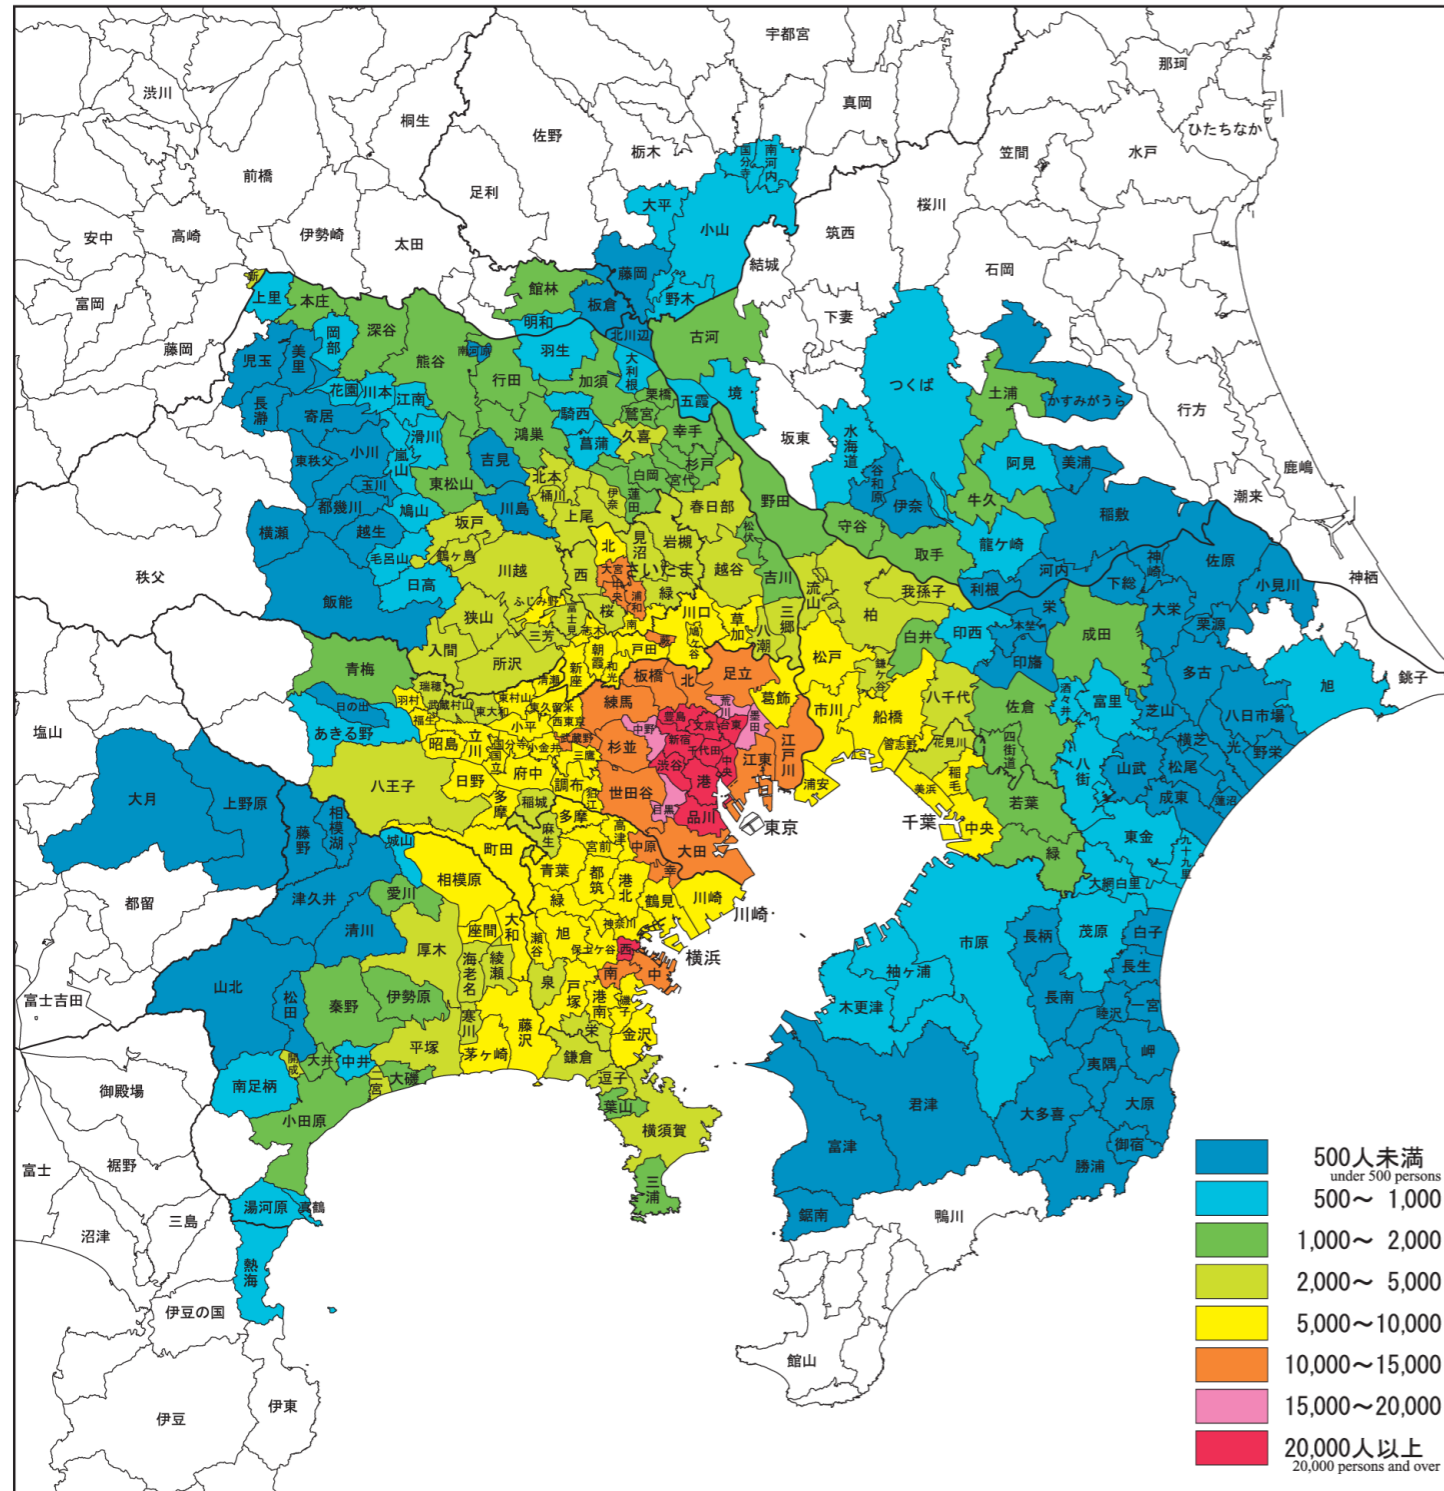

日本統計地図 Statistical Maps of Japan

平成17年国勢調査
2005 POPULATION CENSUS OF JAPAN

昼間人口密度
Population Density in the Daytime

市区町村別
昼間・夜間人口密度(関東大都市圏)

Population Density in Daytime and Nighttime
-Kanto Major Metropolitan Area
by Shi,Ku,Machi and Mura

夜間人口密度
Population Density at Night