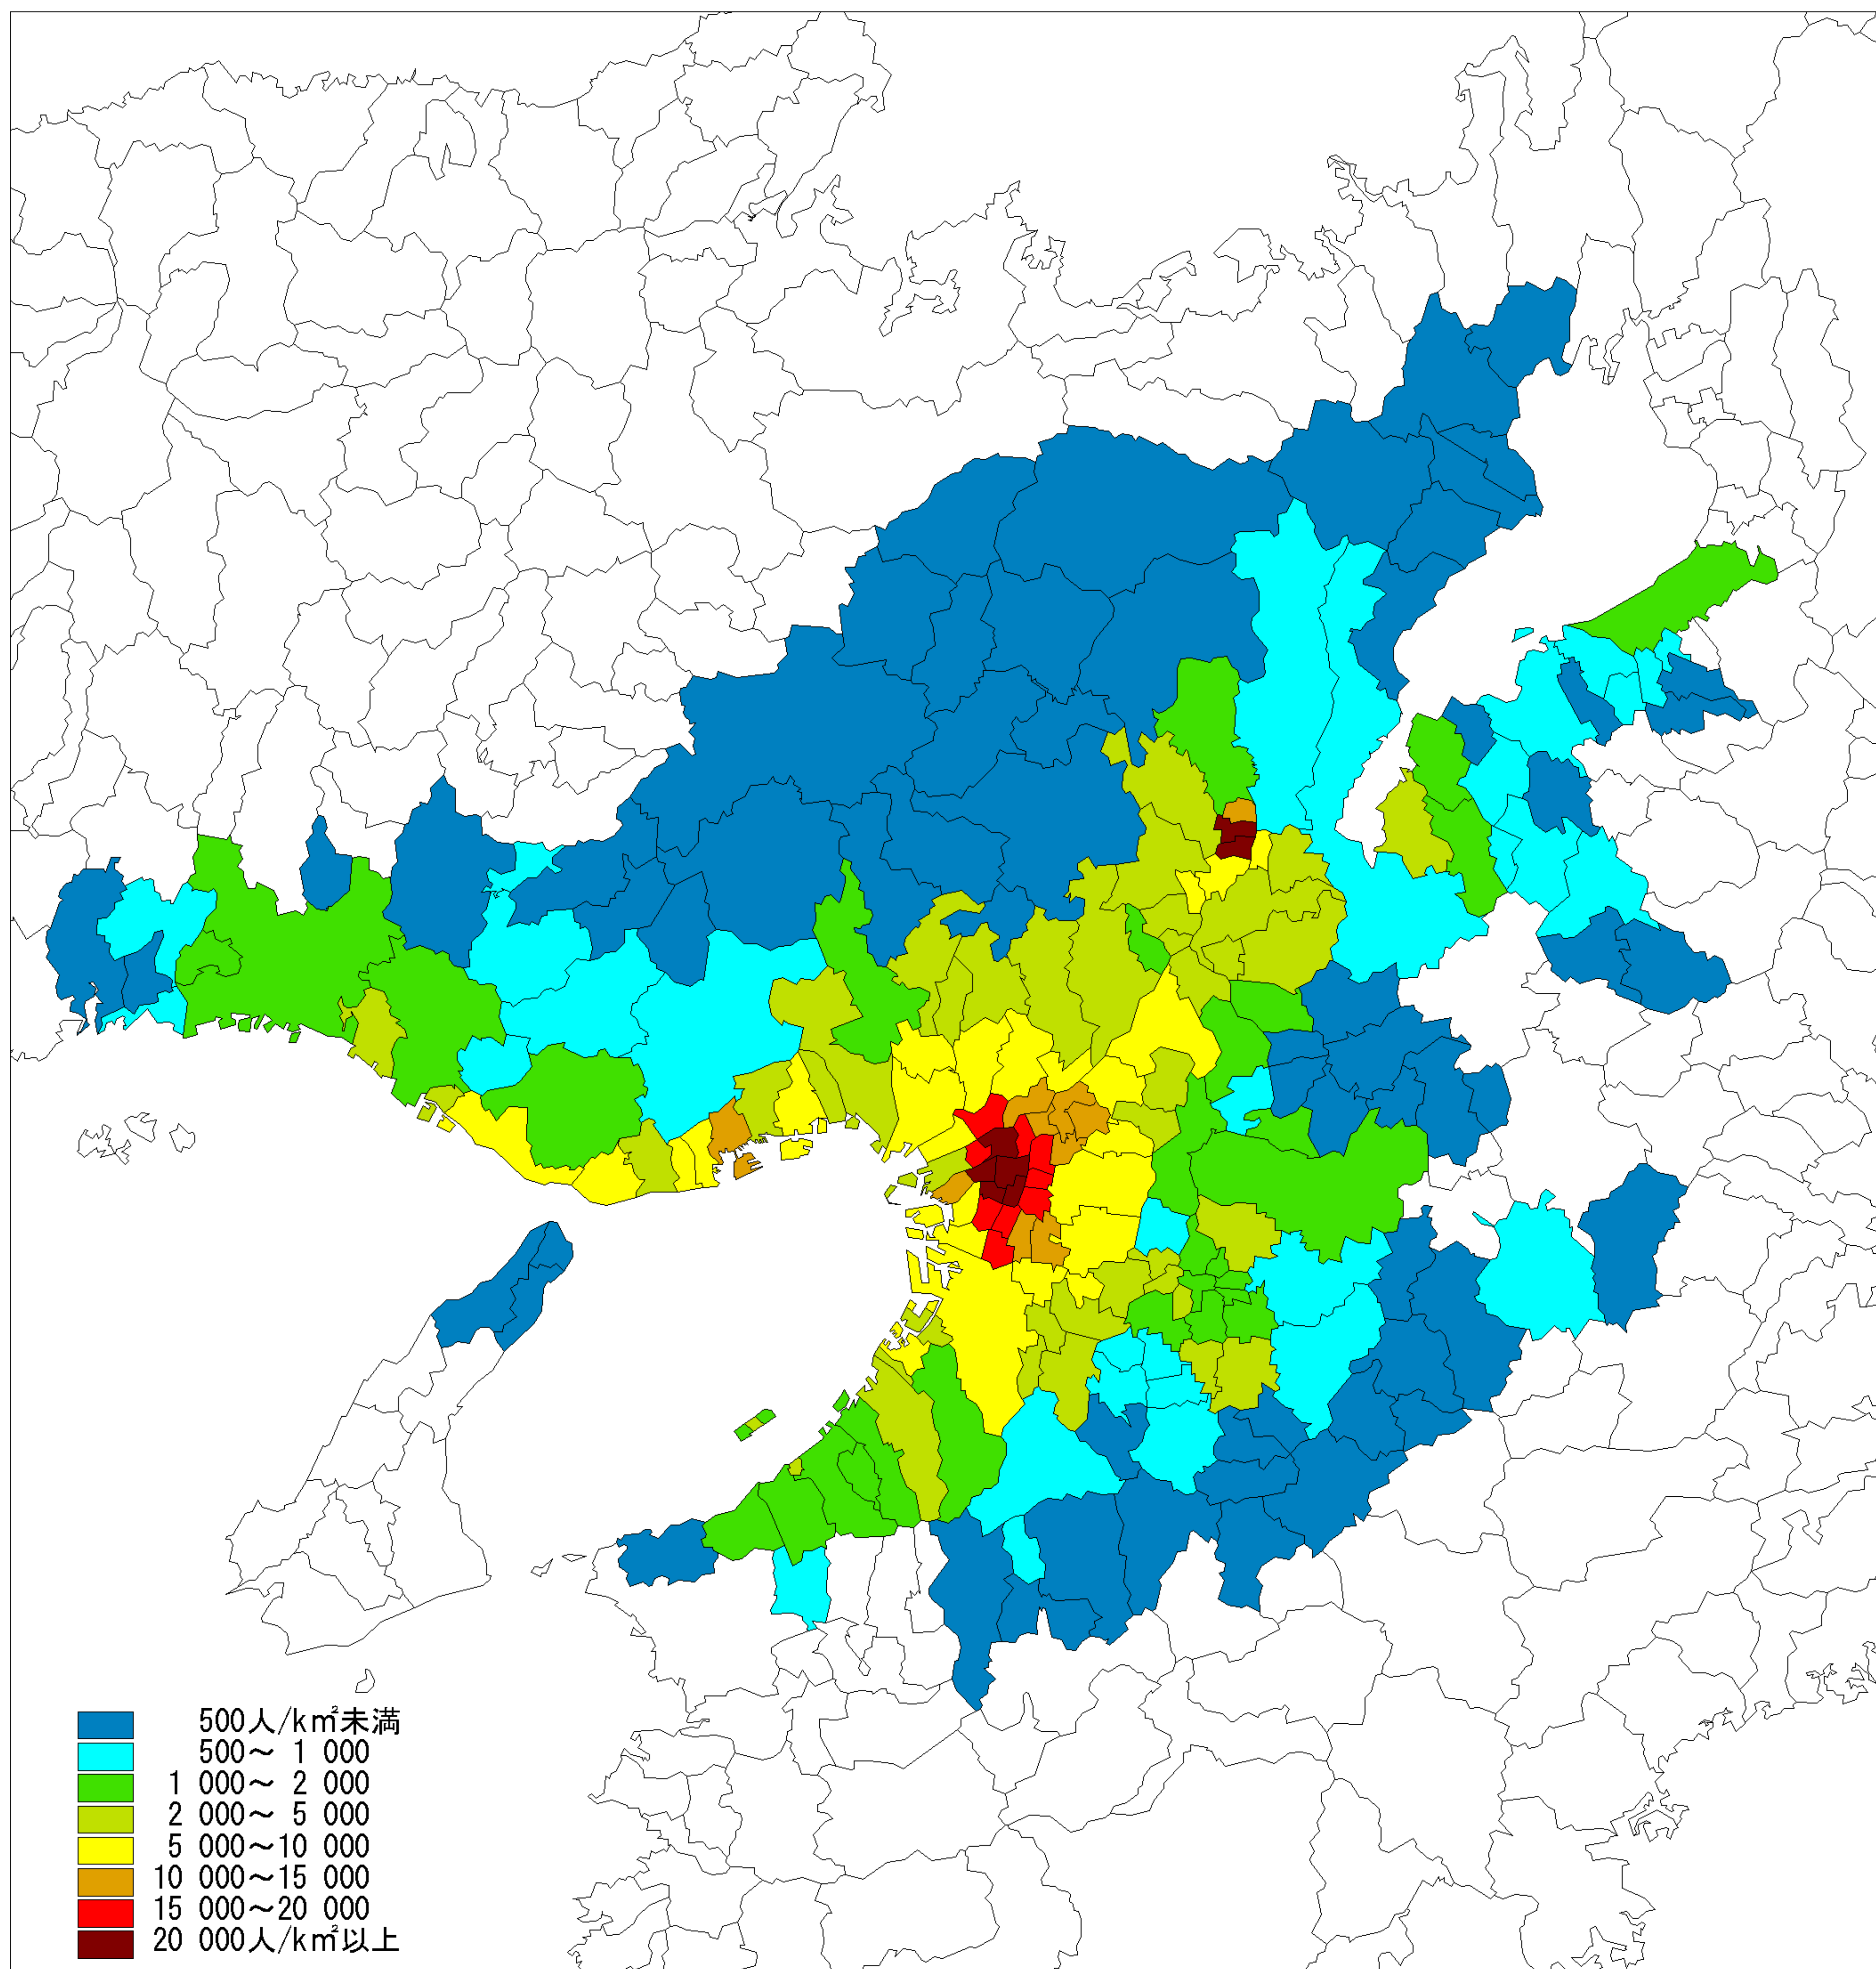

日本人口地図 Statistical Maps of Japan

平成12年国勢調査
2000 POPULATION CENSUS OF JAPAN

京阪神大都市圏 市区町村別
昼間・夜間人口密度
Population Density in Daytime and Nighttime
by Shi, Ku, Machi and Mura of
Keihanshin Major Metropolitan Area

昼間人口密度
Population Density in the Daytime

夜間人口密度
Population Density at Night