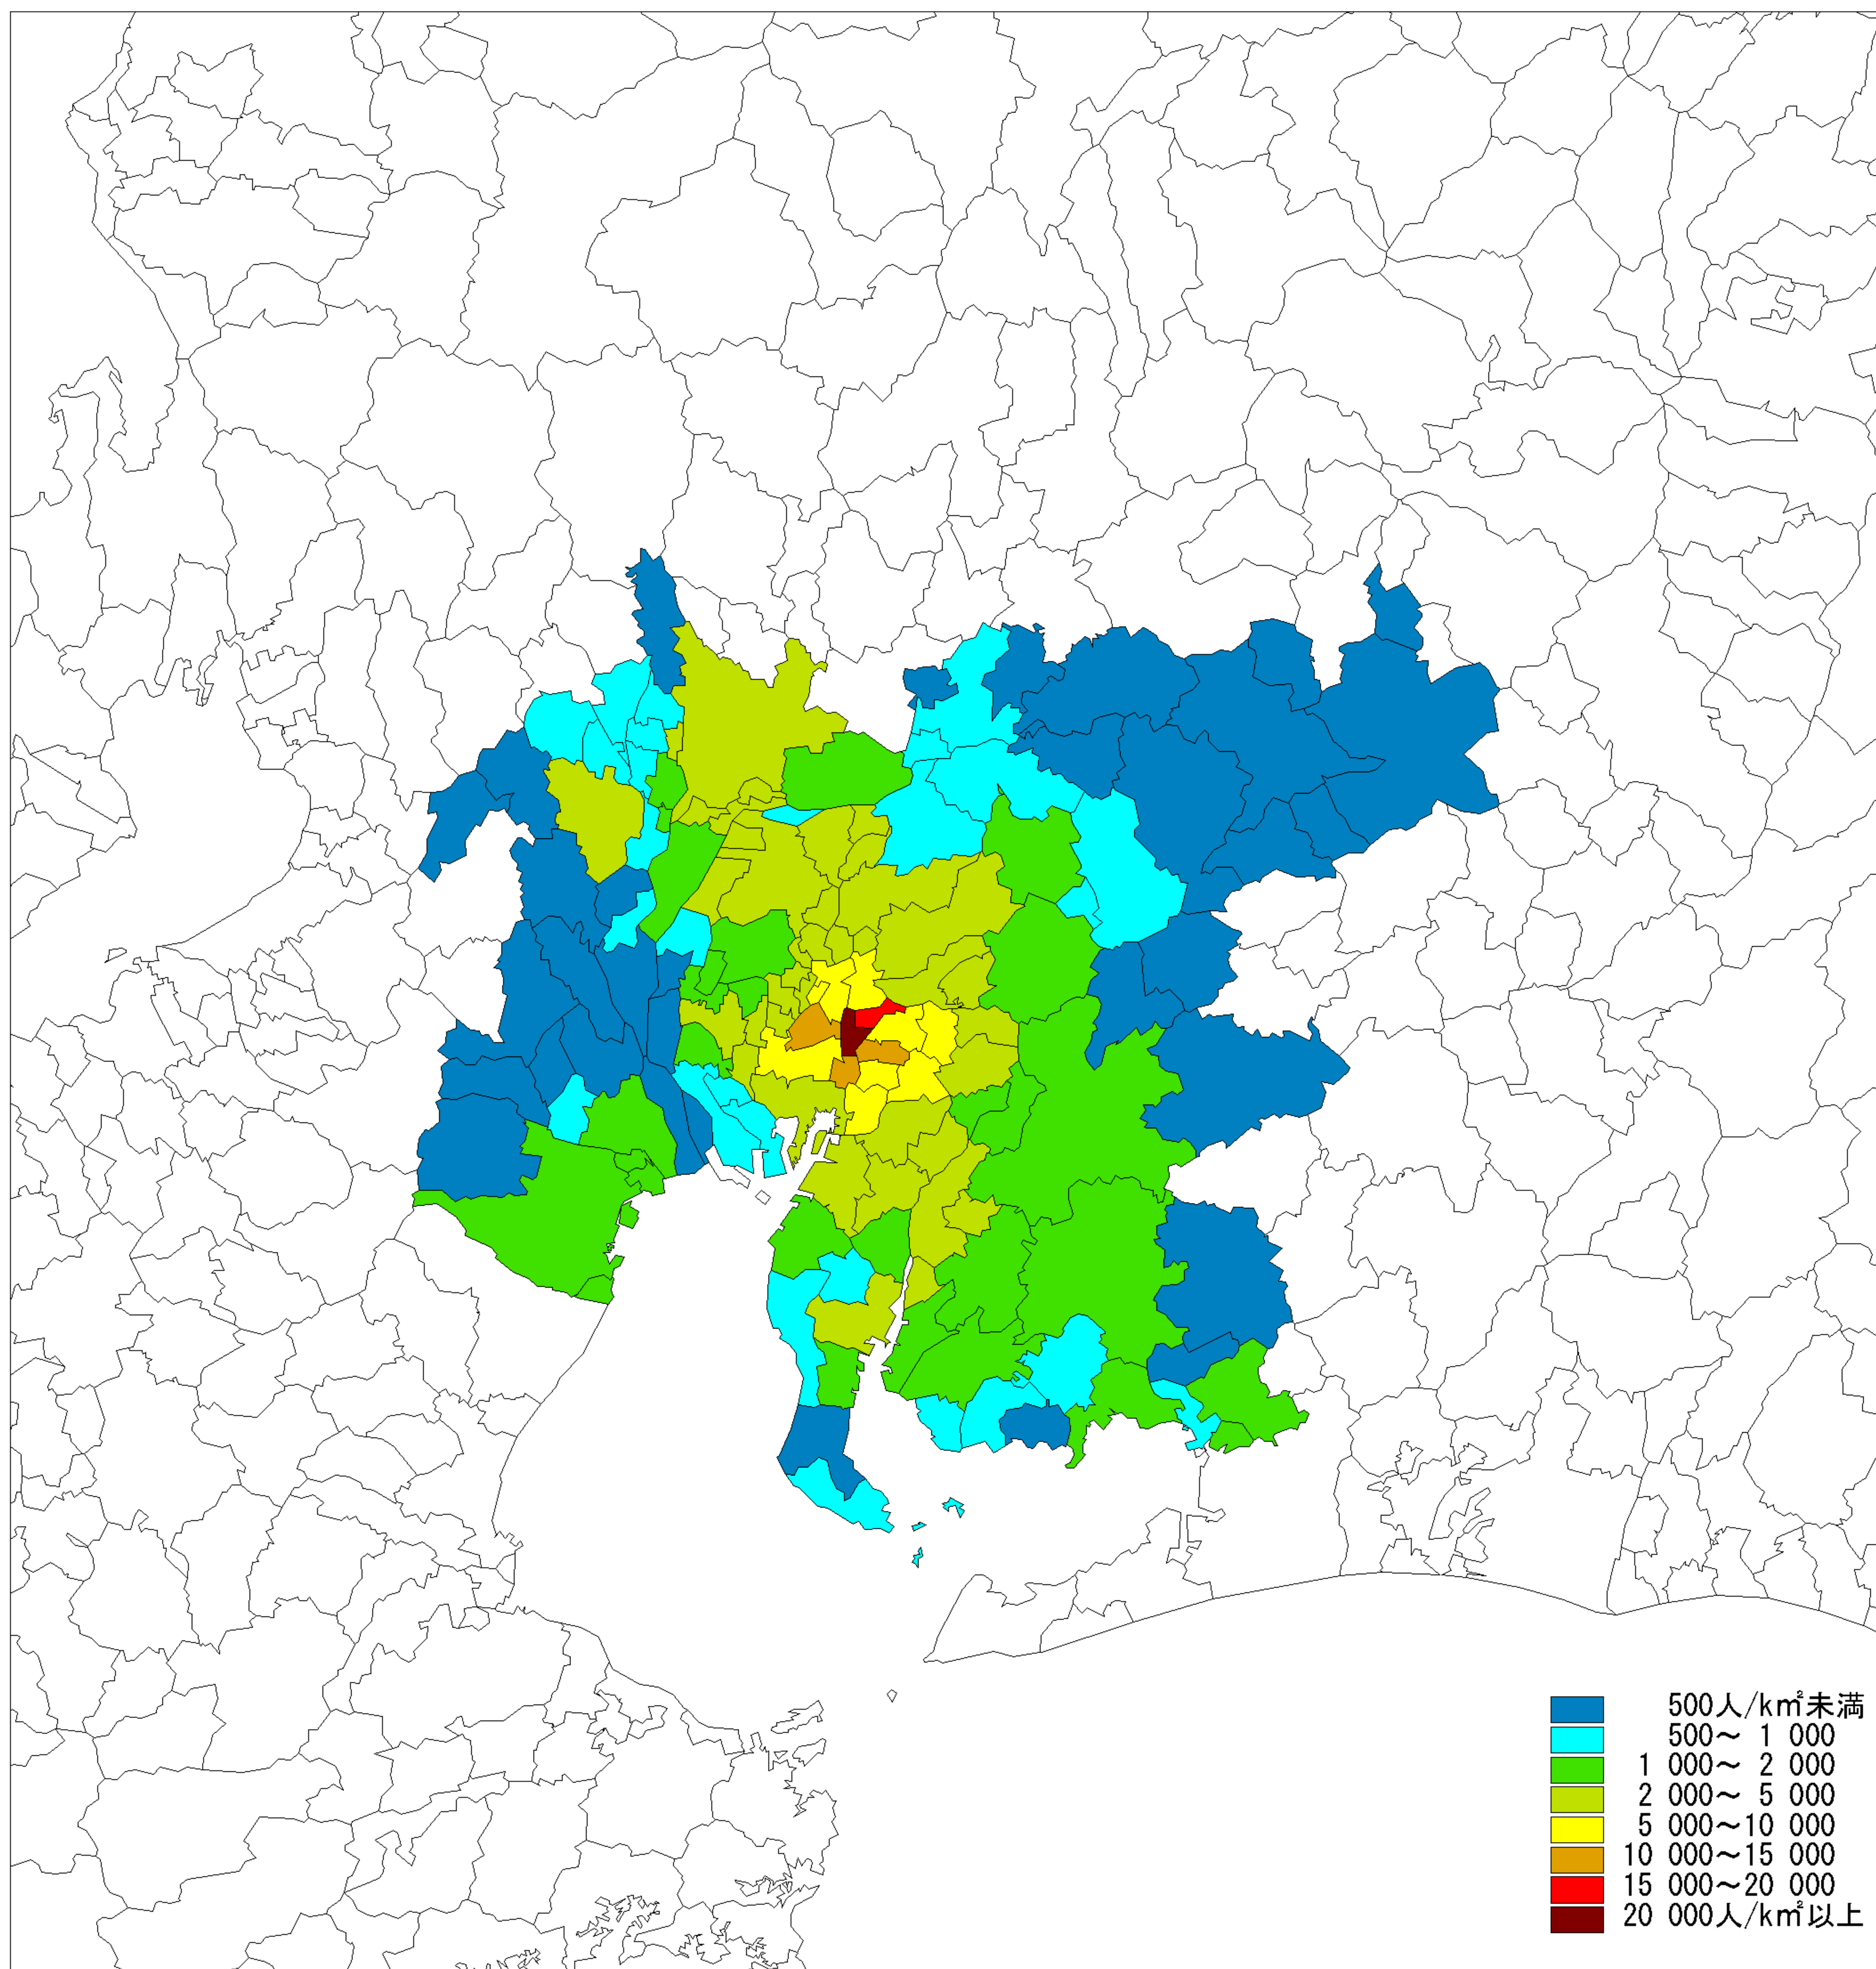

# 日本人口地図 Statistical Maps of Japan

平成12年国勢調査  
2000 POPULATION CENSUS OF JAPAN

昼間人口密度  
Population Density in the Daytime

中京大都市圏 市区町村別  
昼間・夜間人口密度  
Population Density in Daytime and Nighttime  
by Shi, Ku, Machi and Mura of  
Chukyo Major Metropolitan Area

夜間人口密度  
Population Density at Night