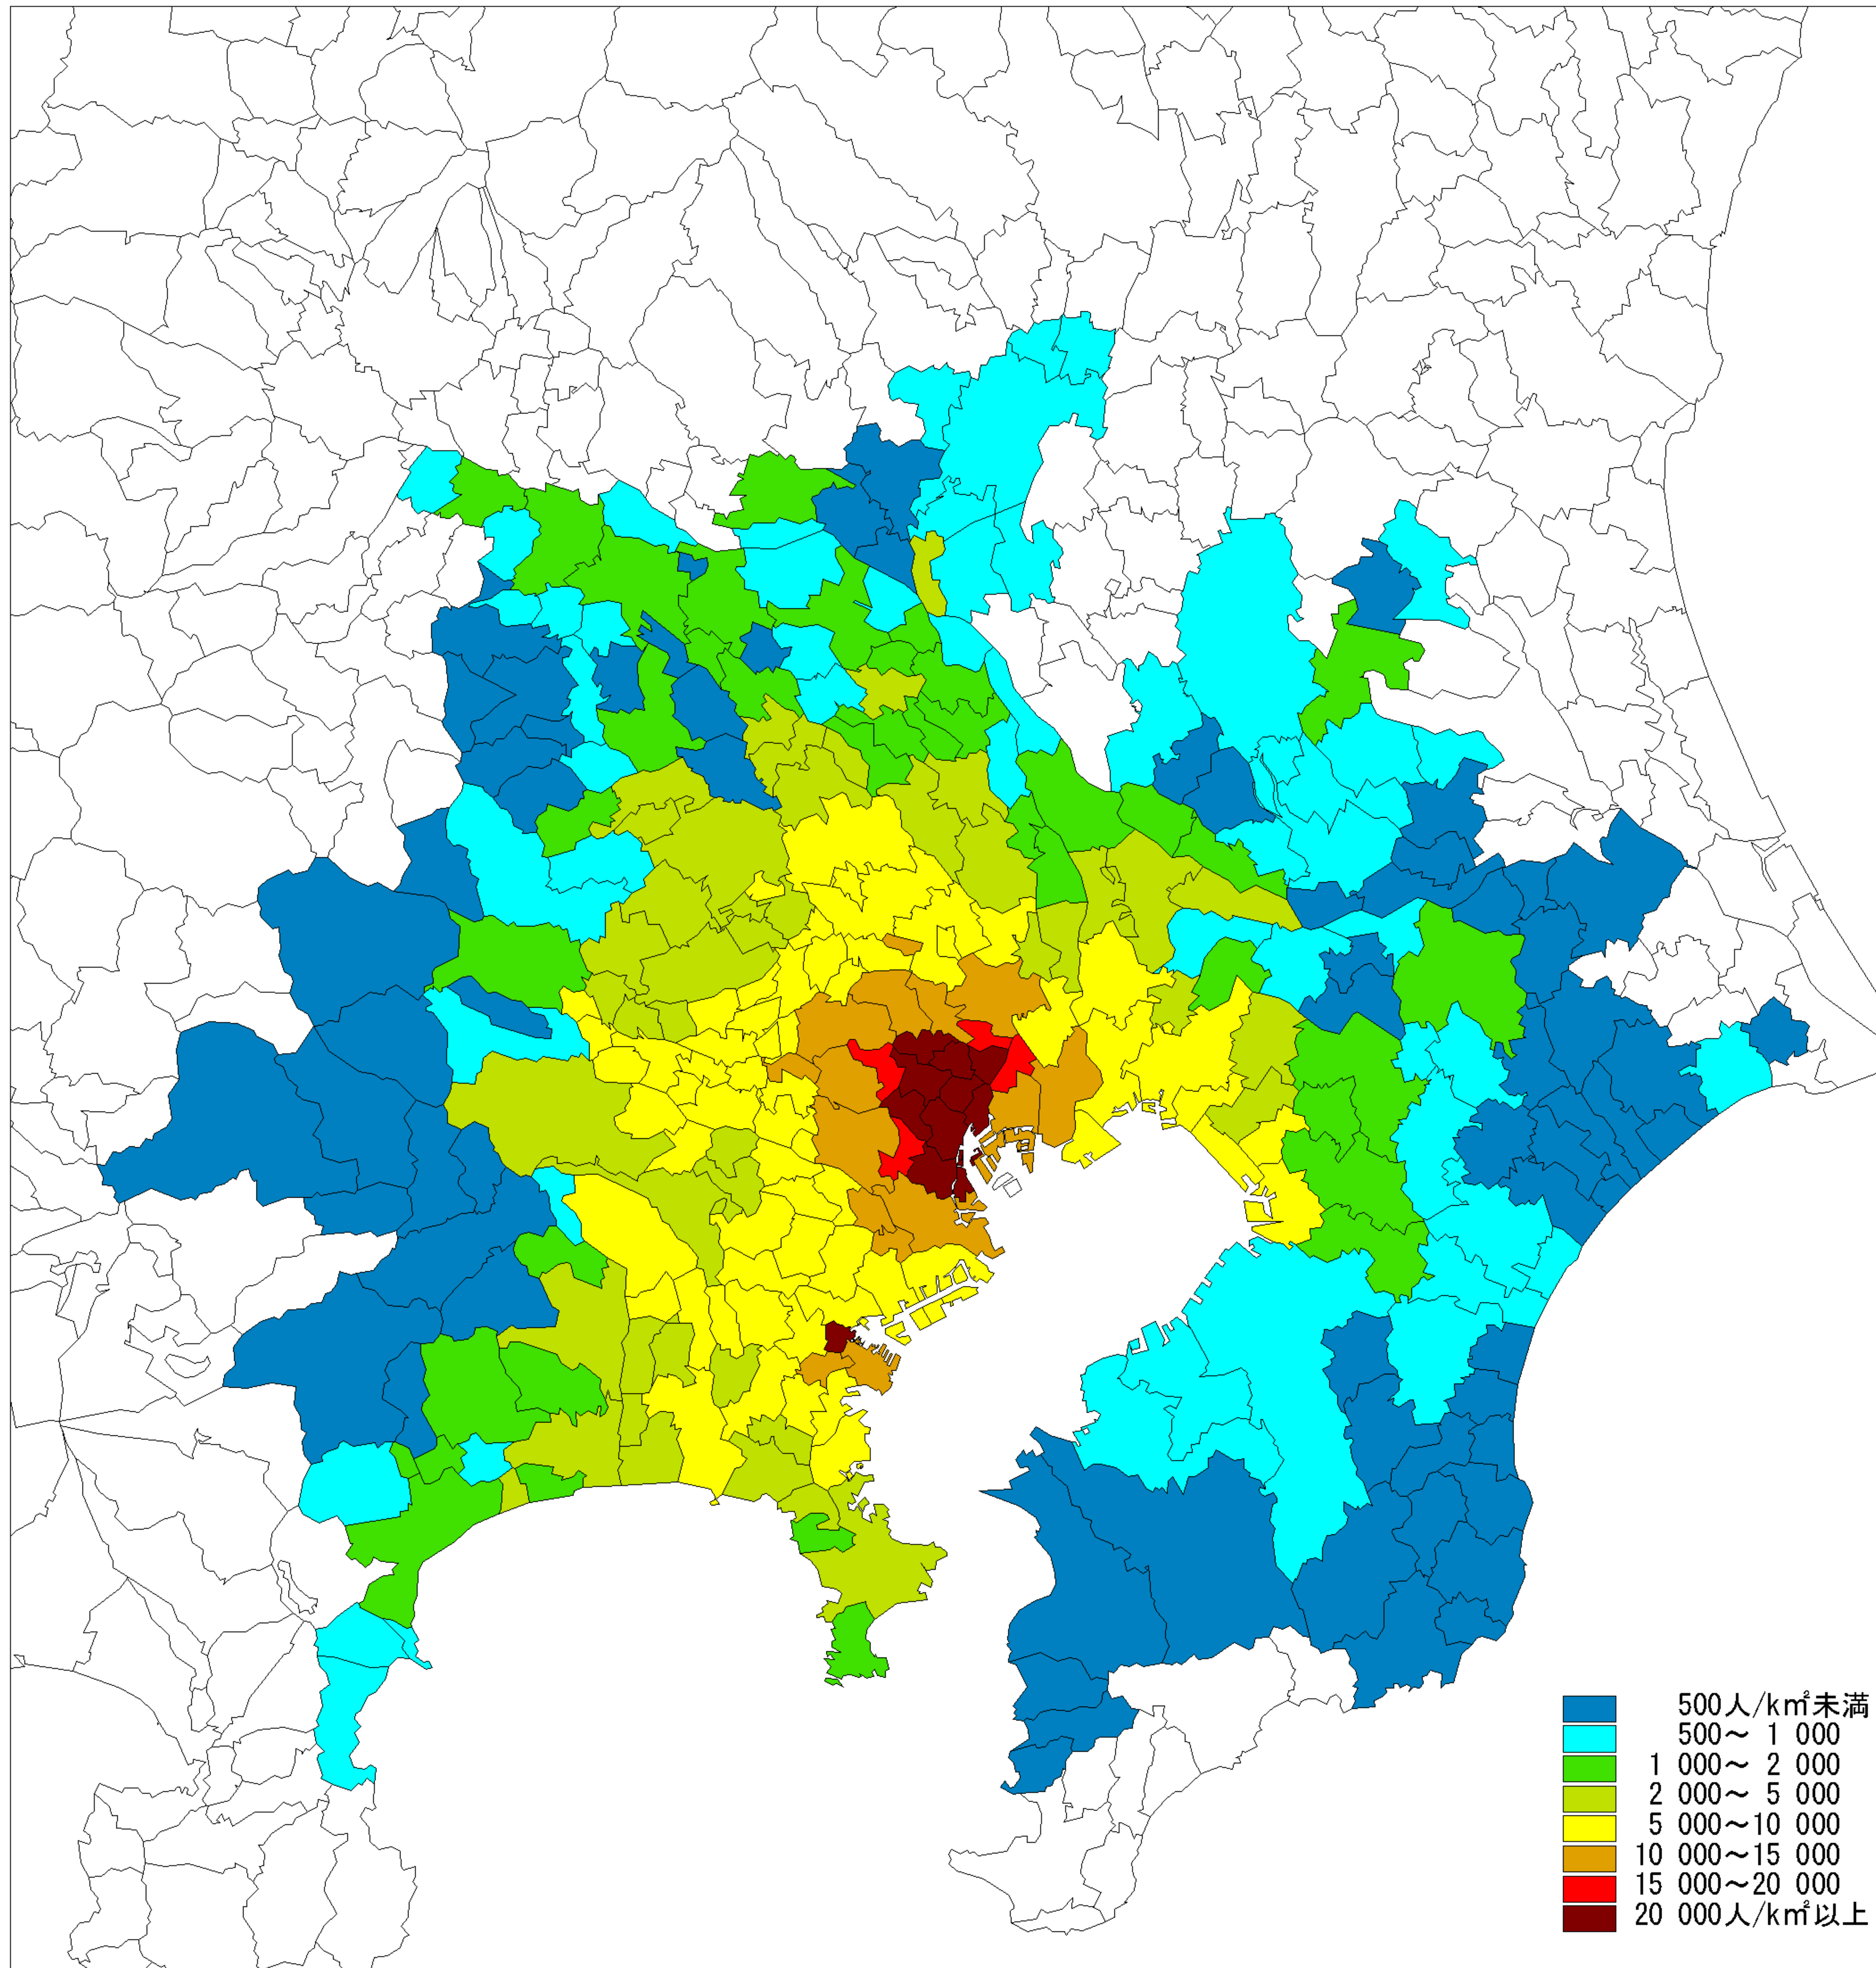

日本統計地図 Statistical Maps of Japan

平成12年国勢調査
2000 POPULATION CENSUS OF JAPAN

京浜葉大都市圏 市区町村別
昼間・夜間人口密度
Population Density in Daytime and Nighttime
by Shi, Ku, Machi and Mura of
Keihinyo Major Metropolitan Area

昼間人口密度
Population Density in the Daytime

夜間人口密度
Population Density at Night